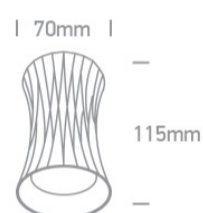

New 2021 Edition 2>Wall & Ceiling

12105J/CU

10W MR16 GU10 Copper cylinder downlight.

Complies with standard EN60598-1 and any other specific standards.

Downloads

Dimensions

Physical Specification

Item Group	New 2021 Edition 2
Family	Wall & Ceiling
Order Code	12105J/CU
Colour	Copper
Material	Aluminium
Shape	Circular
Height	115mm
Diameter	70mm
Surface Ceiling	Yes
Indoor	Yes
Adjustable	No