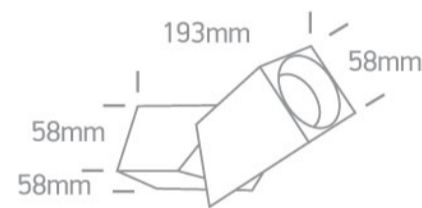

New 2021 Edition 3>Wall & Ceiling

12105E6/B

10W MR16 GU10 Adjustable Ceiling Light.

Complies with standard EN60598-1 and any other specific standards.

Downloads

Dimensions

Gallery

Physical Specification

Material

Die Cast

Shape

Rectangular

Length

58mm

Width	58mm
Height	193mm
Surface Ceiling	Yes
Indoor	Yes
Adjustable	1 Direction

Electrical Characteristics