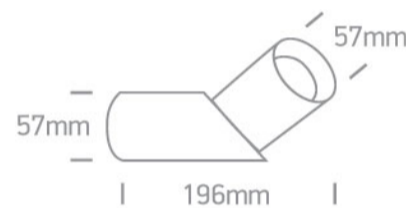

## 12105E4/W

10W MR16 GU10 Adjustable Ceiling Light.

Complies with standard EN60598-1 and any other specific standards.

### Dimensions

### Physical Specification

Item Group	13 Wall & Ceiling
Family	The GU10 Ceiling Lights
Order Code	12105E4/W
Colour	White
Material	Aluminium
Shape	Circular
Height	196mm

Diameter	57mm
Surface Ceiling	Yes
Indoor	Yes
Adjustable	1 Direction