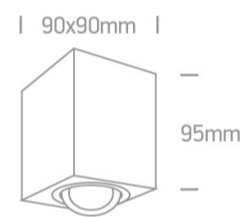

### Dimensions

### Physical Specification

Item Group	13 Wall & Ceiling
Family	The GU10 Ceiling Lights Aluminium
Order Code	12105AC/AL
Colour	Aluminium
Material	Aluminium
Shape	Circular
Height	90mm

Diameter	95mm
Surface Ceiling	Yes
Indoor	Yes
Adjustable	2 Directions