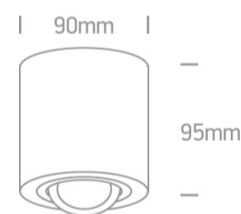

13 Wall & Ceiling>The GU10 Ceiling Lights Aluminium

12105AB/B

10w MR16 GU10 Ceiling Light.

Complies with standard EN60598-1 and any other specific standards.

Downloads

Dimensions

Physical Specification

Item Group	13 Wall & Ceiling
Family	The GU10 Ceiling Lights Aluminium
Order Code	12105AB/B
Colour	Black
Material	Aluminium
Shape	Circular
Height	90mm
Diameter	95mm
Surface Ceiling	Yes
Indoor	Yes
Adjustable	2 Directions

Illumination Diagram

Packing Info

Box Length

10cm

Box Width

10cm

Box Height

10,5cm

Box Weight

0,35Kg

Pcs/Carton

20

Carton Length

53cm

Carton Width

22cm