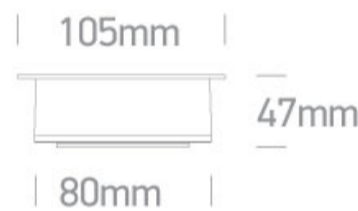

New 2023 Edition 2>Downlights Adjustable LED

11115G/B/W

15W COB LED zoomable 15°-45° adjustable downlight with removable honeycomb.

Supplied with 350mA driver.

Complies with standard EN60598-1 and any other specific standards.

Downloads

Dimensions

Gallery

Physical Specification

Item Group	New 2023 Edition 2
Family	Downlights Adjustable LED
Order Code	11115G/B/W
Colour	Black
Material	Aluminium
Shape	Circular
Height	47mm

Diameter	105mm
Cutout Hole Diameter	98mm
Recessed Ceiling	Yes
Depth Required	70mm
Indoor	Yes
Adjustable	2 Directions

Illumination Data

Colour Temperature	3000K
Lumen Output	1500lm
Light Efficiency	100lm/W
CRI	90
Beam Angle	15°-45°
Illumination Diagram	

Packing Info

Pcs/Carton	27
Barcode	5291889076452

Warranty

5 Years

Weee Directive