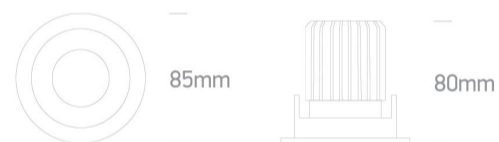

## 11112P/W/W

12W IP65 Dark light COB LED Recessed Adjustable Spot.

Requires 700mA driver.

Complies with standard EN60598-1 and any other specific standards

### Dimensions

### Physical Specification

Item Group

New 2021 Edition 2

Family	Recessed Spots Adjustable LED
Order Code	11112P/W/W
Colour	White
Material	Aluminium
Shape	Circular
Height	80mm
Diameter	85mm
Cutout Hole Diameter	72mm
Recessed Ceiling	Yes
Depth Required	100mm
Indoor	Yes
Outdoor	Yes
Adjustable	1 Direction