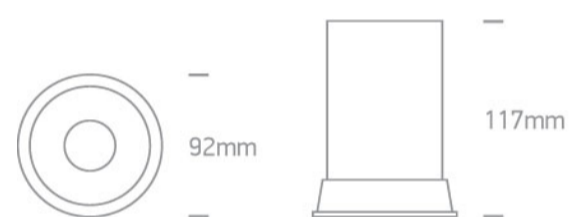

New 2021 Edition 3>Recessed Spots Adjustable

11109FA/W

Recessed adjustable Fire Rated Dark Light MR16 spot with GU10 lampholder.

Complies with standard EN60598-1 and any other specific standards.

Downloads

Dimensions

Gallery

Physical Specification

Item Group	New 2021 Edition 3
Family	Recessed Spots Adjustable
Order Code	11109FA/W
Colour	White
Material	Die Cast
Shape	Circular
Height	117mm

Diameter	92mm
Cutout Hole Diameter	85mm
Recessed Ceiling	Yes
Depth Required	160mm
Indoor	Yes
Adjustable	1 Direction

Illumination Data

Illumination Diagram	
Dark Light	Yes

Packing Info

Box Length	13cm
Box Width	10cm

Box Height	14cm
Pcs/Carton	30
Barcode	5291889069935
HS Code	9405409900

Energy Label

Certification & Warranty