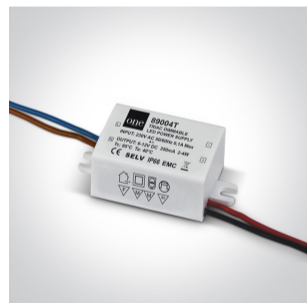

New 2021 Edition 2>Recessed Spots Adjustable LED

11103K/W/W

3W LED Dark Light Recessed adjustable spot, IP20.

Requires 350mA driver.

Complies with standard EN60598-1 and any other specific standards.

Downloads

Dimensions

Must be ordered separately

89004

89004T

Physical Specification

Item Group	New 2021 Edition 2
Family	Recessed Spots Adjustable LED
Order Code	11103K/W/W
Colour	White
Material	Aluminium
Shape	Circular

Height	52mm
Diameter	52mm
Cutout Hole Diameter	42mm
Recessed Ceiling	Yes
Depth Required	60mm
Indoor	Yes
Adjustable	1 Direction

Electrical Characteristics

Fitting

Input Type	Constant Current
Input Current	350mA
Voltage	8,4V
Safety Class	
Power(Watts)	3W
IP Rating	IP20
Light Source	LED built in
LED Type	COB
LED Brand	Bridgelux
LED Number	1
Cable Length	40cm
F Mark	

Illumination Data

Colour Temperature	3000K
Lumen Output	240lm
Light Efficiency	80lm/W
CRI	90
Beam Angle	30°

Illumination Diagram

Dark Light

Yes

Packing Info

Box Length

5,5cm