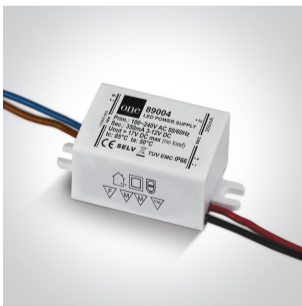

Must be ordered separately

89004