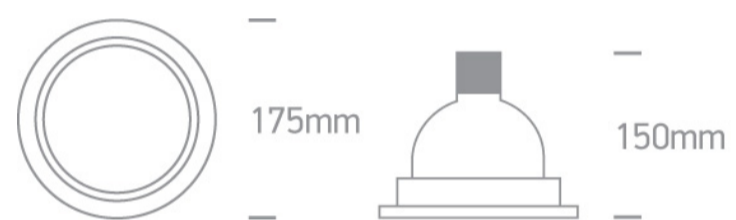

## 11070RD/G

Recessed adjustable PAR30 downlight with E27 lampholder.

Complies with standard EN60598-1 and any other specific standards.

### Dimensions

### Physical Specification

Item Group	07 Downlights Adjustable
Family	Adjustable Round
Order Code	11070RD/G
Colour	Grey
Material	Die Cast
Shape	Circular
Height	150mm

Diameter	175mm
Cutout Hole Diameter	155mm
Recessed Ceiling	Yes
Depth Required	180mm
Indoor	Yes
Adjustable	2 Directions