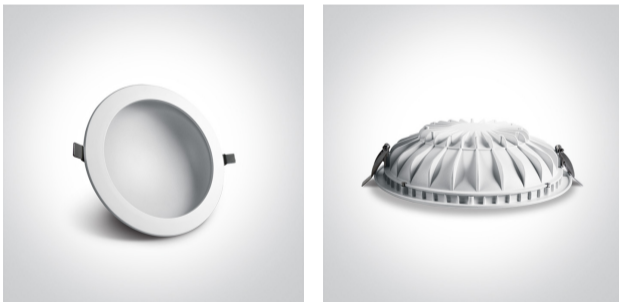

06 Downlights Fixed LED>The Dark Light Dome Reflector

10122FD/W/W

22W LED Dark Light Dome Reflector, IP20..

Complete with 600mA driver.

Complies with standard EN60598-1 and any other specific standards.

Downloads

Dimensions

Gallery

Physical Specification

Item Group	06 Downlights Fixed LED
Family	The Dark Light Dome Reflector
Order Code	10122FD/W/W
Colour	White
Material	Die Cast
Shape	Circular
Height	60mm

Diameter	225mm
Cutout Hole Diameter	210mm
Recessed Ceiling	Yes
Depth Required	90mm
Indoor	Yes
Adjustable	No