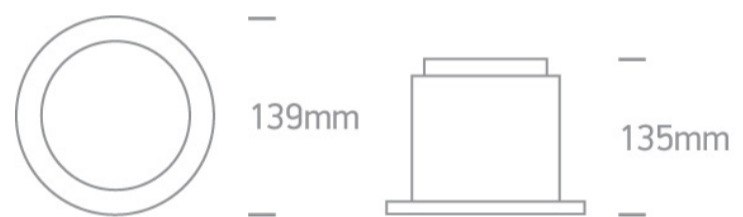

## 10115E/AL/W

15W LED Dark Light recessed spot IP40.

Requires 700mA driver.

Complies with standard EN60598-1 and any other specific standards.

Downloads

Dimensions

Gallery

Must be ordered separately

89015A

Related items

89015AT

Physical Specification

Item Group	06 Downlights Fixed LED
Family	Dark Light Downlights
Order Code	10115E/AL/W
Colour	Aluminium
Material	Natural Aluminium
Shape	Circular
Height	135mm
Diameter	139mm
Cutout Hole Diameter	125mm
Recessed Ceiling	Yes
Depth Required	150mm
Indoor	Yes
Adjustable	No