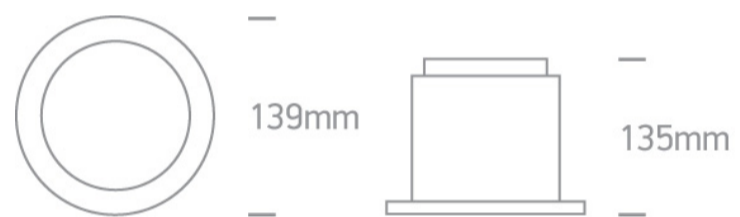

06 Downlights Fixed LED>Dark Light Downlights

10115E/AL/C

15W LED Dark Light recessed spot IP40.

Requires 700mA driver.

Complies with standard EN60598-1 and any other specific standards.

Downloads

Dimensions

Gallery

Must be ordered separately

89015A

Related items

89015AT

Physical Specification

Item Group	06 Downlights Fixed LED
Family	Dark Light Downlights
Order Code	10115E/AL/C
Colour	Aluminium
Material	Natural Aluminium
Shape	Circular
Height	135mm
Diameter	139mm
Cutout Hole Diameter	125mm
Recessed Ceiling	Yes
Depth Required	150mm
Indoor	Yes
Adjustable	No

Electrical Characteristics

Fitting	
Input Type	Constant Current
Input Current	700mA
Safety Class	III
Power(Watts)	15W
IP Rating	IP40
Light Source	LED built in
LED Type	COB

LED Brand	
Cable Length	
F Mark	