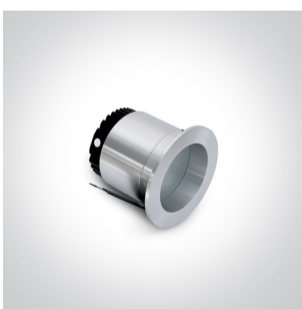

06 Downlights Fixed LED>Dark Light Downlights

10115E/AL/C

15W LED Dark Light recessed spot IP40.

Requires 700mA driver.

Complies with standard EN60598-1 and any other specific standards.

Downloads

Dimensions

Gallery

Must be ordered separately

89015A

Related items

89015AT

Physical Specification

Item Group	06 Downlights Fixed LED
Family	Dark Light Downlights
Order Code	10115E/AL/C
Colour	Aluminium
Material	Natural Aluminium
Shape	Circular
Height	135mm
Diameter	139mm
Cutout Hole Diameter	125mm
Recessed Ceiling	Yes
Depth Required	150mm
Indoor	Yes
Adjustable	No

Electrical Characteristics

Fitting	
Input Type	Constant Current
Input Current	700mA
Safety Class	III
Power(Watts)	15W
IP Rating	IP40
Light Source	LED built in
LED Type	COB

LED Brand	
Cable Length	
F Mark	