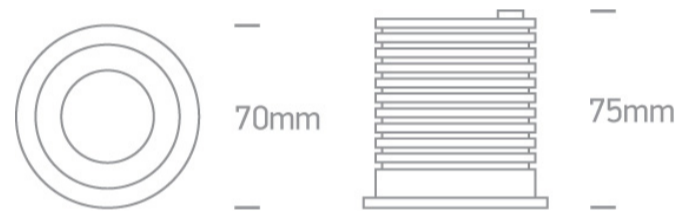

02 Recessed Spots Fixed LED>The Dark Light IP65 Range

10107H/W/W

IP65 7W COB LED Dark Light recessed spot ideal for bathroom installation.

Requires 700mA driver.

Complies with standard EN60598-1 and any other specific standards.

Downloads

Dimensions

Gallery

Must be ordered separately

89015A

Related items

89015AT

Physical Specification

Item Group	02 Recessed Spots Fixed LED
Family	The Dark Light IP65 Range
Order Code	10107H/W/W
Colour	White
Material	Aluminium
Shape	Circular
Height	75mm
Diameter	70mm
Cutout Hole Diameter	60mm
Recessed Ceiling	Yes
Depth Required	90mm
Indoor	Yes
Outdoor	Yes
Adjustable	No