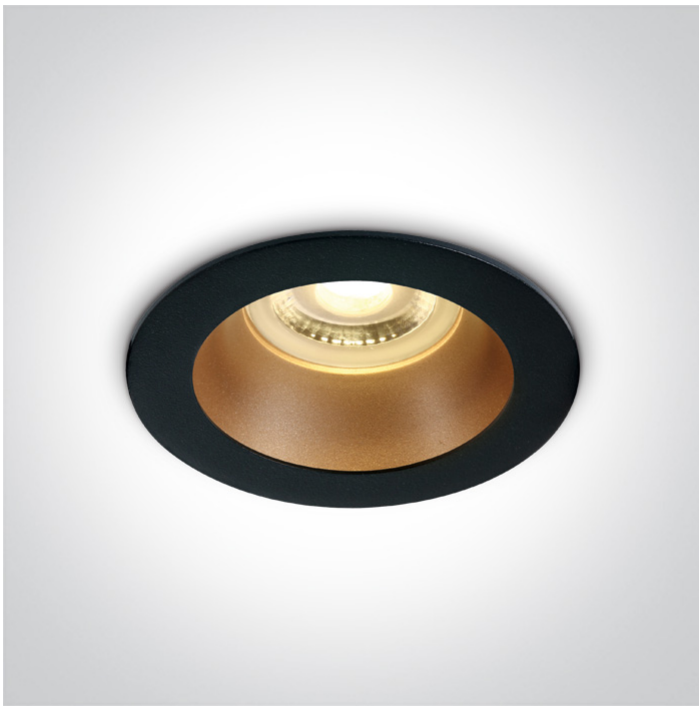

01 Recessed Spots Fixed > The Chill Out Range Round

10105M/B/BS

Black Body Brass Reflector Dark Light Recessed MR16 spot with GU10 lampholder.

Complies with standard EN60598-1 and any other specific standards.

Downloads

Dimensions

Physical Specification

Item Group	01 Recessed Spots Fixed
Family	The Chill Out Range Round
Order Code	10105M/B/BS
Colour	Black-Brass
Material	Aluminium
Shape	Circular
Height	37mm
Diameter	79mm
Cutout Hole Diameter	70mm
Recessed Ceiling	Yes
Depth Required	120mm
Indoor	Yes

IP20

Light Source

Replaceable lamp

Lamp Holder

GU10

Number of Lamps

1

Dimmable