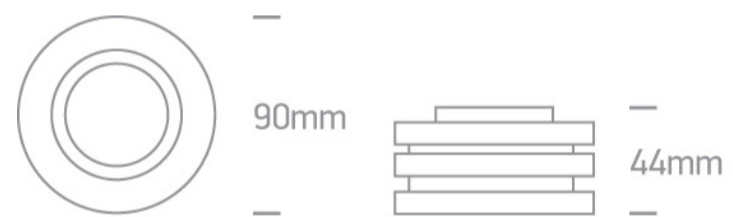

## 10105GL2/AL

Recessed decorative spot with GU5,3 lampholder.

Complies with standard EN60598-1 and any other specific standards.

Downloads

Dimensions

Physical Specification

|                      |                         |
|----------------------|-------------------------|
| Item Group           | 01 Recessed Spots Fixed |
| Family               | Round Decorative Spots  |
| Order Code           | 10105GL2/AL             |
| Colour               | Aluminium               |
| Material             | Natural Aluminium       |
| Diffuser Material    | Glass                   |
| Shape                | Circular                |
| Height               | 44mm                    |
| Diameter             | 90mm                    |
| Cutout Hole Diameter | 60mm                    |
| Recessed Ceiling     | Yes                     |
| Depth Required       | 50mm                    |