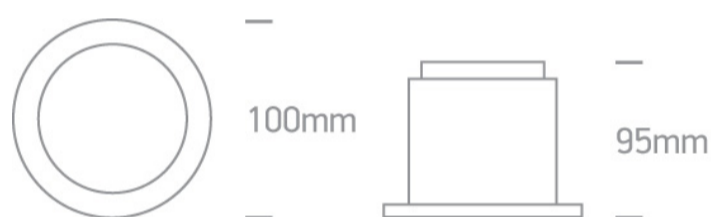

06 Downlights Fixed LED>Dark Light Downlights

10105E/AL/W

5W LED Dark Light recessed spot IP40.

Requires 500mA driver.

Complies with standard EN60598-1 and any other specific standards.

Downloads

Dimensions

Gallery

Physical Specification

Item Group	06 Downlights Fixed LED
Family	Dark Light Downlights
Order Code	10105E/AL/W
Colour	Aluminium
Material	Natural Aluminium
Shape	Circular
Height	95mm

Diameter	100mm
Cutout Hole Diameter	85mm
Recessed Ceiling	Yes
Depth Required	110mm
Indoor	Yes
Adjustable	No

Electrical Characteristics

Fitting

Input Type	Constant Current
Input Current	500mA
Safety Class	
Power(Watts)	5W
IP Rating	IP40
Light Source	LED built in
LED Type	COB
LED Brand	Cree
Cable Length	40cm
F Mark	

Illumination Data

Colour Temperature	3000K
Lumen Output	360lm
Light Efficiency	72lm/W
CRI	80
Illumination Diagram	
Dark Light	Yes

Packing Info

Box Length	11cm
Box Width	11cm
Box Height	11cm
Box Weight	0,45kg
Pcs/Carton	20
Barcode	5291889032885
HS Code	9405409900