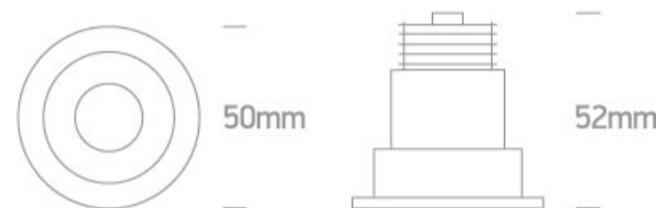

New 2021 Edition 3>Recessed Spots Fixed LED

10103E/W/W/W

3W Recessed Dark Light LED spot IP20.

Requires 350mA driver.

Complies with standard EN60598-1 and any other specific standards.

Downloads

Dimensions

Gallery

Must be ordered separately

89004

Related items

89004T

Physical Specification

Item Group	New 2021 Edition 3
Family	Recessed Spots Fixed LED
Order Code	10103E/W/W/W
Colour	White
Material	Aluminium
Shape	Circular
Height	52mm
Diameter	50mm
Cutout Hole Diameter	44mm
Recessed Ceiling	Yes
Depth Required	60mm
Indoor	Yes
Adjustable	No

Electrical Characteristics

Fitting	
Input Type	Constant Current
Input Current	350mA
Voltage	8,7V
Safety Class	III
Power(Watts)	3W
IP Rating	IP20
Light Source	LED built in

LED Type
LED Brand
Cable Length
F Mark