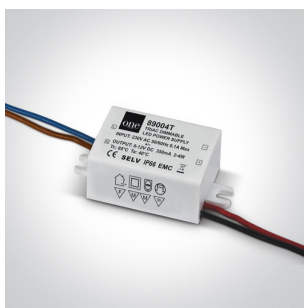

New 2021 Edition 3>Recessed Spots Fixed LED

10103E/W/W/W

3W Recessed Dark Light LED spot IP20.

Requires 350mA driver.

Complies with standard EN60598-1 and any other specific standards.

Downloads

Dimensions

Gallery

Must be ordered separately

89004

Related items

89004T

Physical Specification

Item Group	New 2021 Edition 3
Family	Recessed Spots Fixed LED
Order Code	10103E/W/W/W
Colour	White
Material	Aluminium
Shape	Circular
Height	52mm
Diameter	50mm
Cutout Hole Diameter	44mm
Recessed Ceiling	Yes
Depth Required	60mm
Indoor	Yes
Adjustable	No

Electrical Characteristics

Fitting	
Input Type	Constant Current
Input Current	350mA
Voltage	8,7V
Safety Class	III
Power(Watts)	3W
IP Rating	IP20
Light Source	LED built in

LED Type
LED Brand
Cable Length
F Mark