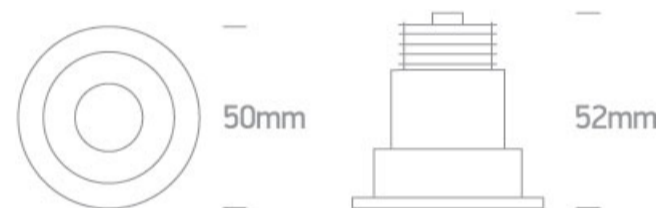

New 2021 Edition 3>Recessed Spots Fixed LED

10103E/W/B/W

3W Recessed Dark Light LED spot IP20.

Requires 350mA driver.

Complies with standard EN60598-1 and any other specific standards.

Downloads

Dimensions

Gallery

Must be ordered separately

89004

Related items

89004T

Physical Specification

Item Group	New 2021 Edition 3
Family	Recessed Spots Fixed LED
Order Code	10103E/W/B/W
Colour	White-Black
Material	Aluminium
Shape	Circular
Height	52mm
Diameter	50mm
Cutout Hole Diameter	44mm
Recessed Ceiling	Yes
Depth Required	60mm
Indoor	Yes
Adjustable	No

Electrical Characteristics

Fitting	
Input Type	Constant Current
Input Current	350mA
Voltage	8,7V
Safety Class	III
Power(Watts)	3W
IP Rating	IP20
Light Source	LED built in

LED Type
LED Brand
Cable Length
F Mark