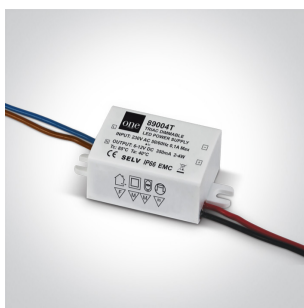

New 2021 Edition 3>Recessed Spots Fixed LED

10103E/W/B/W

3W Recessed Dark Light LED spot IP20.

Requires 350mA driver.

Complies with standard EN60598-1 and any other specific standards.

Downloads

Dimensions

Gallery

Must be ordered separately

89004

Related items

89004T

Physical Specification

Item Group	New 2021 Edition 3
Family	Recessed Spots Fixed LED
Order Code	10103E/W/B/W
Colour	White-Black
Material	Aluminium
Shape	Circular
Height	52mm
Diameter	50mm
Cutout Hole Diameter	44mm
Recessed Ceiling	Yes
Depth Required	60mm
Indoor	Yes
Adjustable	No

Electrical Characteristics

Fitting	
Input Type	Constant Current
Input Current	350mA
Voltage	8,7V
Safety Class	III
Power(Watts)	3W
IP Rating	IP20
Light Source	LED built in

LED Type
LED Brand
Cable Length
F Mark