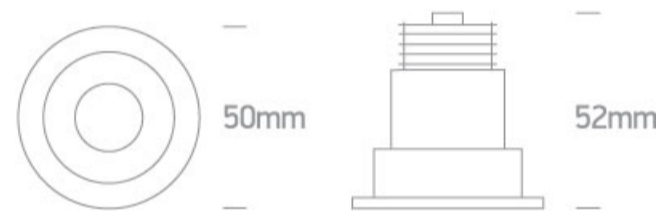

New 2021 Edition 3>Recessed Spots Fixed LED

10103E/W/BS/W

3W Recessed Dark Light LED spot IP20.

Requires 350mA driver.

Complies with standard EN60598-1 and any other specific standards.

Downloads

Dimensions

Gallery

Must be ordered separately

89004

Related items

89004T

Physical Specification

| | |
|----------------------|--------------------------|
| Item Group | New 2021 Edition 3 |
| Family | Recessed Spots Fixed LED |
| Order Code | 10103E/W/BS/W |
| Colour | White-Brass |
| Material | Aluminium |
| Shape | Circular |
| Height | 52mm |
| Diameter | 50mm |
| Cutout Hole Diameter | 44mm |
| Recessed Ceiling | Yes |
| Depth Required | 60mm |
| Indoor | Yes |
| Adjustable | No |