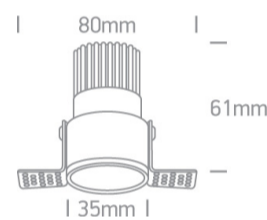

02 Recessed Spots Fixed LED>The Trimless Mini Range

10103BTR/B/W

3W Recessed Trimless Dark Light LED spot with white ring and black reflector, IP20.

Requires 350mA driver.

Complies with standard EN60598-1 and any other specific standards.

Downloads

Dimensions

Must be ordered separately

89004

Physical Specification

Item Group	02 Recessed Spots Fixed LED
Family	The Trimless Mini Range
Order Code	10103BTR/B/W
Colour	Black
Material	Aluminium
Shape	Circular

Height	61mm
Diameter	35mm
Cutout Hole Diameter	40mm
Recessed trimless ceiling	Yes
Depth Required	80mm
Indoor	Yes
Adjustable	No

Electrical Characteristics

Fitting

Input Type	Constant Current
Input Current	350mA
Safety Class	
Power(Watts)	3W
IP Rating	IP20
Light Source	LED built in
LED Type	COB
LED Brand	Luminus
Cable Length	40cm
F Mark	

Illumination Data

Colour Temperature	3000K
Lumen Output	240lm
Light Efficiency	80lm/W
CRI	90
Beam Angle	36°
Illumination Diagram	
Dark Light	Yes

Packing Info

Box Length	5,5cm
Box Width	5,5cm
Box Height	7cm
Pcs/Carton	100
Barcode	5291889058366
HS Code	9405409900