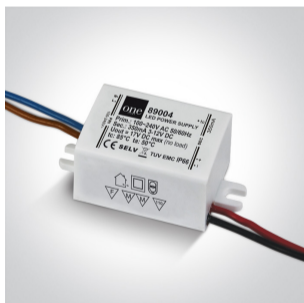

02 Recessed Spots Fixed LED>The Trimless Mini Range

10103BTR/B/W

3W Recessed Trimless Dark Light LED spot with white ring and black reflector, IP20.

Requires 350mA driver.

Complies with standard EN60598-1 and any other specific standards.

Downloads

Dimensions

Must be ordered separately

89004

Physical Specification

Item Group	02 Recessed Spots Fixed LED
Family	The Trimless Mini Range
Order Code	10103BTR/B/W
Colour	Black
Material	Aluminium
Shape	Circular

Height	61mm
Diameter	35mm
Cutout Hole Diameter	40mm
Recessed trimless ceiling	Yes
Depth Required	80mm
Indoor	Yes
Adjustable	No

Electrical Characteristics

Fitting

Input Type	Constant Current
Input Current	350mA
Safety Class	
Power(Watts)	3W
IP Rating	IP20
Light Source	LED built in
LED Type	COB
LED Brand	Luminus
Cable Length	40cm
F Mark	

Illumination Data

Colour Temperature	3000K
Lumen Output	240lm
Light Efficiency	80lm/W
CRI	90
Beam Angle	36°
Illumination Diagram	
Dark Light	Yes

Packing Info

Box Length	5,5cm
Box Width	5,5cm
Box Height	7cm
Pcs/Carton	100
Barcode	5291889058366
HS Code	9405409900