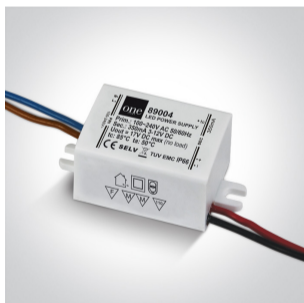

02 Recessed Spots Fixed LED>The Trimless Mini Range

10103BTR/BS/W

3W Recessed Trimless Dark Light LED spot with white ring and brass reflector, IP20.

Requires 350mA driver.

Complies with standard EN60598-1 and any other specific standards.

Downloads

Dimensions

Must be ordered separately

89004

Physical Specification

Item Group	02 Recessed Spots Fixed LED
Family	The Trimless Mini Range
Order Code	10103BTR/BS/W
Colour	Brass
Material	Aluminium
Shape	Circular

Height	61mm
Diameter	35mm
Cutout Hole Diameter	40mm
Recessed trimless ceiling	Yes
Depth Required	80mm
Indoor	Yes
Adjustable	No

Electrical Characteristics

Fitting

Input Type	Constant Current
Input Current	350mA
Safety Class	
Power(Watts)	3W
IP Rating	IP20
Light Source	LED built in
LED Type	COB
LED Brand	Luminus
Cable Length	40cm
F Mark	

Illumination Data

Colour Temperature	3000K
Lumen Output	240lm
Light Efficiency	80lm/W
CRI	90
Beam Angle	36°
Illumination Diagram	
Dark Light	Yes

Packing Info

Box Length	5,5cm
Box Width	5,5cm
Box Height	7cm
Pcs/Carton	100
Barcode	5291889058373
HS Code	9405409900