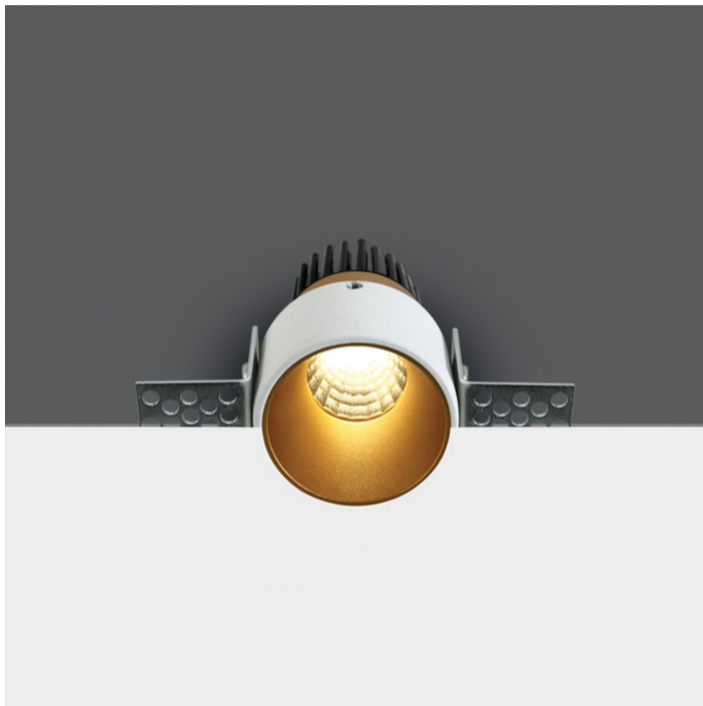

02 Recessed Spots Fixed LED>The Trimless Mini Range

10103BTR/BS/W

3W Recessed Trimless Dark Light LED spot with white ring and brass reflector, IP20.

Requires 350mA driver.

Complies with standard EN60598-1 and any other specific standards.

Downloads

Dimensions

Must be ordered separately

89004

Physical Specification

Item Group	02 Recessed Spots Fixed LED
Family	The Trimless Mini Range
Order Code	10103BTR/BS/W
Colour	Brass
Material	Aluminium
Shape	Circular

Height	61mm
Diameter	35mm
Cutout Hole Diameter	40mm
Recessed trimless ceiling	Yes
Depth Required	80mm
Indoor	Yes
Adjustable	No

Electrical Characteristics

Fitting

Input Type	Constant Current
Input Current	350mA
Safety Class	
Power(Watts)	3W
IP Rating	IP20
Light Source	LED built in
LED Type	COB
LED Brand	Luminus
Cable Length	40cm
F Mark	

Illumination Data

Colour Temperature	3000K
Lumen Output	240lm
Light Efficiency	80lm/W
CRI	90
Beam Angle	36°
Illumination Diagram	
Dark Light	Yes

Packing Info

Box Length	5,5cm
Box Width	5,5cm
Box Height	7cm
Pcs/Carton	100
Barcode	5291889058373
HS Code	9405409900