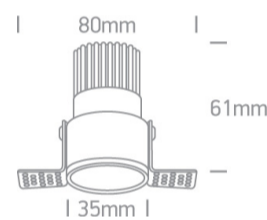

02 Recessed Spots Fixed LED>The Trimless Mini Range

10103BTR/BS/W

3W Recessed Trimless Dark Light LED spot with white ring and brass reflector, IP20.

Requires 350mA driver.

Complies with standard EN60598-1 and any other specific standards.

Downloads

Dimensions

Must be ordered separately

89004

Physical Specification

Item Group	02 Recessed Spots Fixed LED
Family	The Trimless Mini Range
Order Code	10103BTR/BS/W
Colour	Brass
Material	Aluminium
Shape	Circular

Height	61mm
Diameter	35mm
Cutout Hole Diameter	40mm
Recessed trimless ceiling	Yes
Depth Required	80mm
Indoor	Yes
Adjustable	No

Electrical Characteristics

Fitting

Input Type	Constant Current
Input Current	350mA
Safety Class	
Power(Watts)	3W
IP Rating	IP20
Light Source	LED built in
LED Type	COB
LED Brand	Luminus
Cable Length	40cm
F Mark	

Illumination Data

Colour Temperature	3000K
Lumen Output	240lm
Light Efficiency	80lm/W
CRI	90
Beam Angle	36°
Illumination Diagram	
Dark Light	Yes

Packing Info

Box Length	5,5cm
Box Width	5,5cm
Box Height	7cm
Pcs/Carton	100
Barcode	5291889058373
HS Code	9405409900