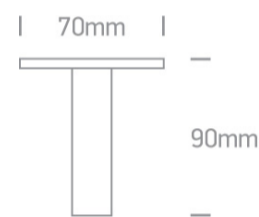

18 Decorative>Crystal Recessed Die cast + crystal

10101C4/C

Crystal Recessed decorative G4 fitting.

Complies with standard EN60598-1 and any other specific standards.

Downloads

Dimensions

Gallery

Physical Specification

Item Group	18 Decorative
Family	Crystal Recessed Die cast + crystal
Order Code	10101C4/C
Colour	Chrome
Material	Die Cast
Shape	Circular
Height	90mm

Diameter	70mm
Cutout Hole Diameter	60mm
Recessed Ceiling	Yes
Depth Required	30mm
Indoor	Yes
Adjustable	No

Electrical Characteristics

Fitting

Input Type	Constant Voltage
Input Voltage	12V AC/DC
Safety Class	
Power(Watts)	10W
IP Rating	IP20
Light Source	Replaceable lamp
Lamp Holder	G4
Number of Lamps	1
Cable Length	40cm