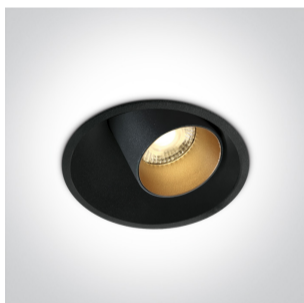

04 Recessed Spots Adjustable LED>The COB Recessed Cylinders

050302/W

WHITE RING FOR 11111C

Downloads

Dimensions

Related items

11111C/B/W

11111C/W/W

Physical Specification

Item Group	04 Recessed Spots Adjustable LED
Family	The COB Recessed Cylinders
Order Code	050302/W
Colour	White
Material	Aluminium
Shape	Circular
Height	10mm

switch to
one light!

one
LIGHT