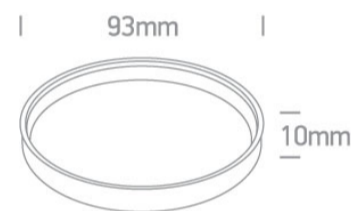

04 Recessed Spots Adjustable LED>The COB Recessed Cylinders

050302/W

WHITE RING FOR 11111C

Downloads

Dimensions

Related items

11111C/B/W

11111C/W/W

Physical Specification

Item Group	04 Recessed Spots Adjustable LED
Family	The COB Recessed Cylinders
Order Code	050302/W
Colour	White
Material	Aluminium
Shape	Circular
Height	10mm

switch to
one light!

one
LIGHT