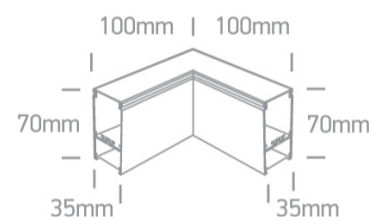

12 Office & Kitchen > LED Linear Profiles

050170C/B

Black corner for 38150A 38150B 38150BU 38150C.

Downloads

Dimensions

Physical Specification

| | |
|-------------------|---------------------|
| Item Group | 12 Office & Kitchen |
| Family | LED Linear Profiles |
| Order Code | 050170C/B |
| Colour | Black |
| Material | Aluminium |
| Shape | Rectangular |
| Length | 100mm |
| Width | 70mm |
| Height | 35mm |
| Surface Ceiling | Yes |
| Suspended Ceiling | Yes |
| Indoor | Yes |