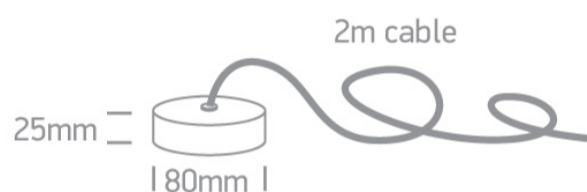

09 LED Strips & Profiles > Surface / Suspended Wide Profiles Internal Driver

050122/G

Grey round suspension base for profiles with 2 meter transparent cable.

Downloads

Dimensions

Related items

7910/AL

7910A/AL

7912/AL

7912/B

7912A/AL

Physical Specification

Item Group

09 LED Strips & Profiles

Family

Surface / Suspended Wide Profiles Internal Driver

Order Code

050122/G

Colour

Grey

Material

Aluminium

Shape

Circular

Height

25mm

Diameter	80mm
Recessed Ceiling	Yes
Indoor	Yes

Packing Info

Box Weight	0,18kg
Pcs/Carton	30
Barcode	5291889056171
HS Code	9405990090

Certification & Warranty

Warranty	2 years
Weee Directive	Yes

switch to
one light!