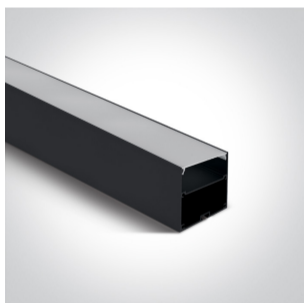

09 LED Strips & Profiles > Surface / Suspended Wide Profiles Internal Driver

050122/B

Black round suspension base for profiles with 2 meter transparent cable.

Downloads

Dimensions

Related items

7910A/B

Physical Specification

Item Group	09 LED Strips & Profiles
Family	Surface / Suspended Wide Profiles Internal Driver
Order Code	050122/B
Colour	Black
Material	Aluminium
Shape	Circular
Height	25mm

Diameter	80mm
Recessed Ceiling	Yes
Indoor	Yes