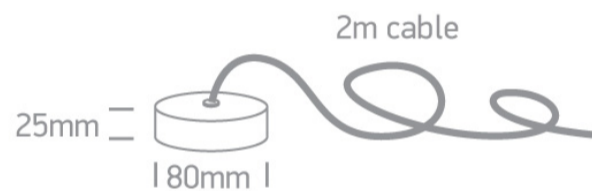

09 LED Strips & Profiles > Surface / Suspended Wide Profiles Internal Driver

050122/B

Black round suspension base for profiles with 2 meter transparent cable.

Downloads

Dimensions

Related items

7910A/B

Physical Specification

Item Group	09 LED Strips & Profiles
Family	Surface / Suspended Wide Profiles Internal Driver
Order Code	050122/B
Colour	Black
Material	Aluminium
Shape	Circular
Height	25mm

Diameter	80mm
Recessed Ceiling	Yes
Indoor	Yes