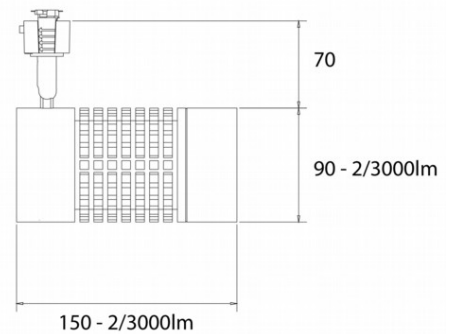

Range Name:	Gridspot LED
Product Type:	Spotlights
Product Code:	T422038-WH/DL/830

Body Colour:	White
Mounting:	Surface Mounted
Track Adaptor:	Surface - Surface Mounting Plate
Pendant Stem Length(mm):	-
Vertical Mount:	-
Environment:	Interior
Size(mm)	150 x 90
Cut Out(mm):	-
Recessed Depth(mm):	-
Vertical Tilt(°):	90°
Horizontal Rotation(°):	355°
Light Source:	LED
Lamp Type:	CREE LED
Lamp Included:	In Built
Lamp Base:	-
Lamp Life(Hours):	50000 hours
Lumen Output(lm):	2000lm
Colour Temperature(k):	3000k Warm White
CRI(Ra):	85
Beam Angle(°):	38°
Voltage(V):	230VAC
Total System Power(W):	24.4W
Lamp Current(A):	0.102
Power Factor:	1
Luminaire Efficacy(lm/W):	82 lm/W
Class:	Class 1
Gear:	Built In
EAN Code:	5030785128977
Dimmability:	Leading/Trailing Edge Dimmable
Emergency:	-
IP Rating:	IP20
Weight(kg):	1kg
Housing Material:	Aluminium
Material Finish:	Powder Coated
Guarantee:	5 Year Guarantee

Images, line drawings and measurements illustrated may, in some cases be approximate and for guidance only. Colour finishes will be maintained as accurately as possible but matching cannot be guaranteed. Illumina Lighting are continually developing and improving its products. Technical specifications subject to change without prior notice. For full terms and conditions visit: <https://www.illumina.co.uk/terms.htm>