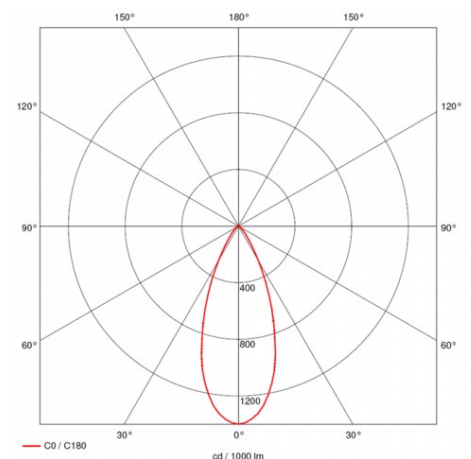

Range Name:	Gridspot LED
Product Type:	Spotlights
Product Code:	T422038-WH/DL/830

Body Colour:	White
Mounting:	Surface Mounted
Track Adaptor:	Surface - Surface Mounting Plate
Pendant Stem Length(mm):	-
Vertical Mount:	-
Environment:	Interior
Size(mm)	150 x 90
Cut Out(mm):	-
Recessed Depth(mm):	-
Vertical Tilt(°):	90°
Horizontal Rotation(°):	355°
Light Source:	LED
Lamp Type:	CREE LED
Lamp Included:	In Built
Lamp Base:	-
Lamp Life(Hours):	50000 hours
Lumen Output(lm):	2000lm
Colour Temperature(k):	3000k Warm White
CRI(Ra):	85
Beam Angle(°):	38°
Voltage(V):	230VAC
Total System Power(W):	24.4W
Lamp Current(A):	0.102
Power Factor:	1
Luminaire Efficacy(lm/W):	82 lm/W
Class:	Class 1
Gear:	Built In
EAN Code:	5030785128977
Dimmability:	Leading/Trailing Edge Dimmable
Emergency:	-
IP Rating:	IP20
Weight(kg):	1kg
Housing Material:	Aluminium
Material Finish:	Powder Coated
Guarantee:	5 Year Guarantee