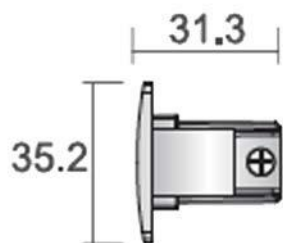

### Connection Parts

### End Cap

Product code White (RAL 9010)  
EAN code White

PRO-0432-W  
8719747930274

Product code Grey (RAL 7040)  
EAN code Grey

PRO-0432-S  
8719747930281

Product code Black (RAL 9011)  
EAN code Black

PRO-0432-B  
8719747930298

Main materials  
Net weight per piece  
Inner box / outer box

PC UL94V0 + Steel  
9 g  
15 / 300 pcs

### Dimensions

ON THE RIGHT TRACK

RoHS