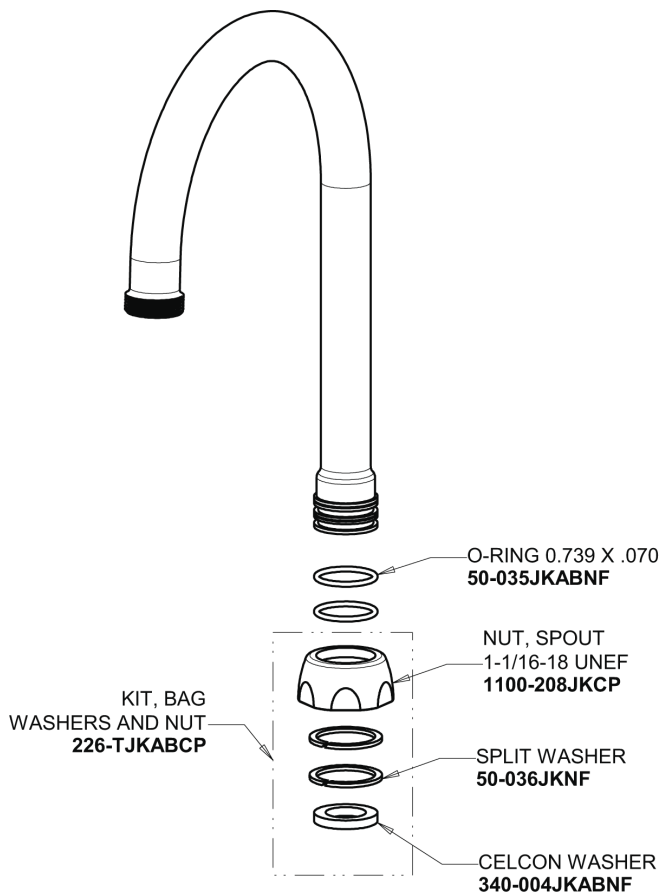

Repair Parts

116.203.AB.1

HyTronic Gooseneck Sink Faucet with Dual Beam Infrared Sensor

CHICAGO FAUCETS®

Geberit Group

Base Parts:

For Technical Assistance:

Phone: 800-TEC-TRUE (832-8783)

Email: techsupport.us@chicagofaucets.com

2100 South Clearwater Drive

Des Plaines, IL 60018

Phone: 847-803-5000

chicagofaucets.com

Repair Parts

116.203.AB.1

HyTronic Gooseneck Sink Faucet with Dual Beam Infrared Sensor

CHICAGO FAUCETS®

Geberit Group

5-1/4" Rigid / Swing Gooseneck Spout
GN2AH8JKABCP

Electronic Module
242.433.00.1

0.5 GPM (1.9 L/min) Vandal Proof Non-Aerating Spray Outlet
E2805-5JKABCP

CR-P2 6V Lithium Battery
242.560.00.1