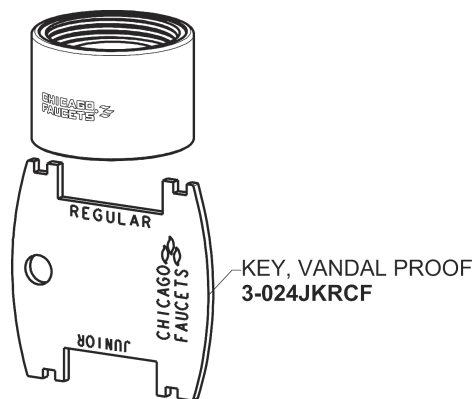

Repair Parts

116.203.AB.1

HyTronic Gooseneck Sink Faucet with Dual Beam Infrared Sensor

CHICAGO FAUCETS®

Geberit Group

Base Parts:

For Technical Assistance:

Phone: 800-TEC-TRUE (832-8783)

CHICAGO FAUCETS®

Geberit Group

5-1/4" Rigid / Swing Gooseneck Spout
GN2AH8JKABCP

Electronic Module
242.433.00.1

0.5 GPM (1.9 L/min) Vandal Proof Non-Aerating Spray Outlet
E2805-5JKABCP

CR-P2 6V Lithium Battery
242.560.00.1