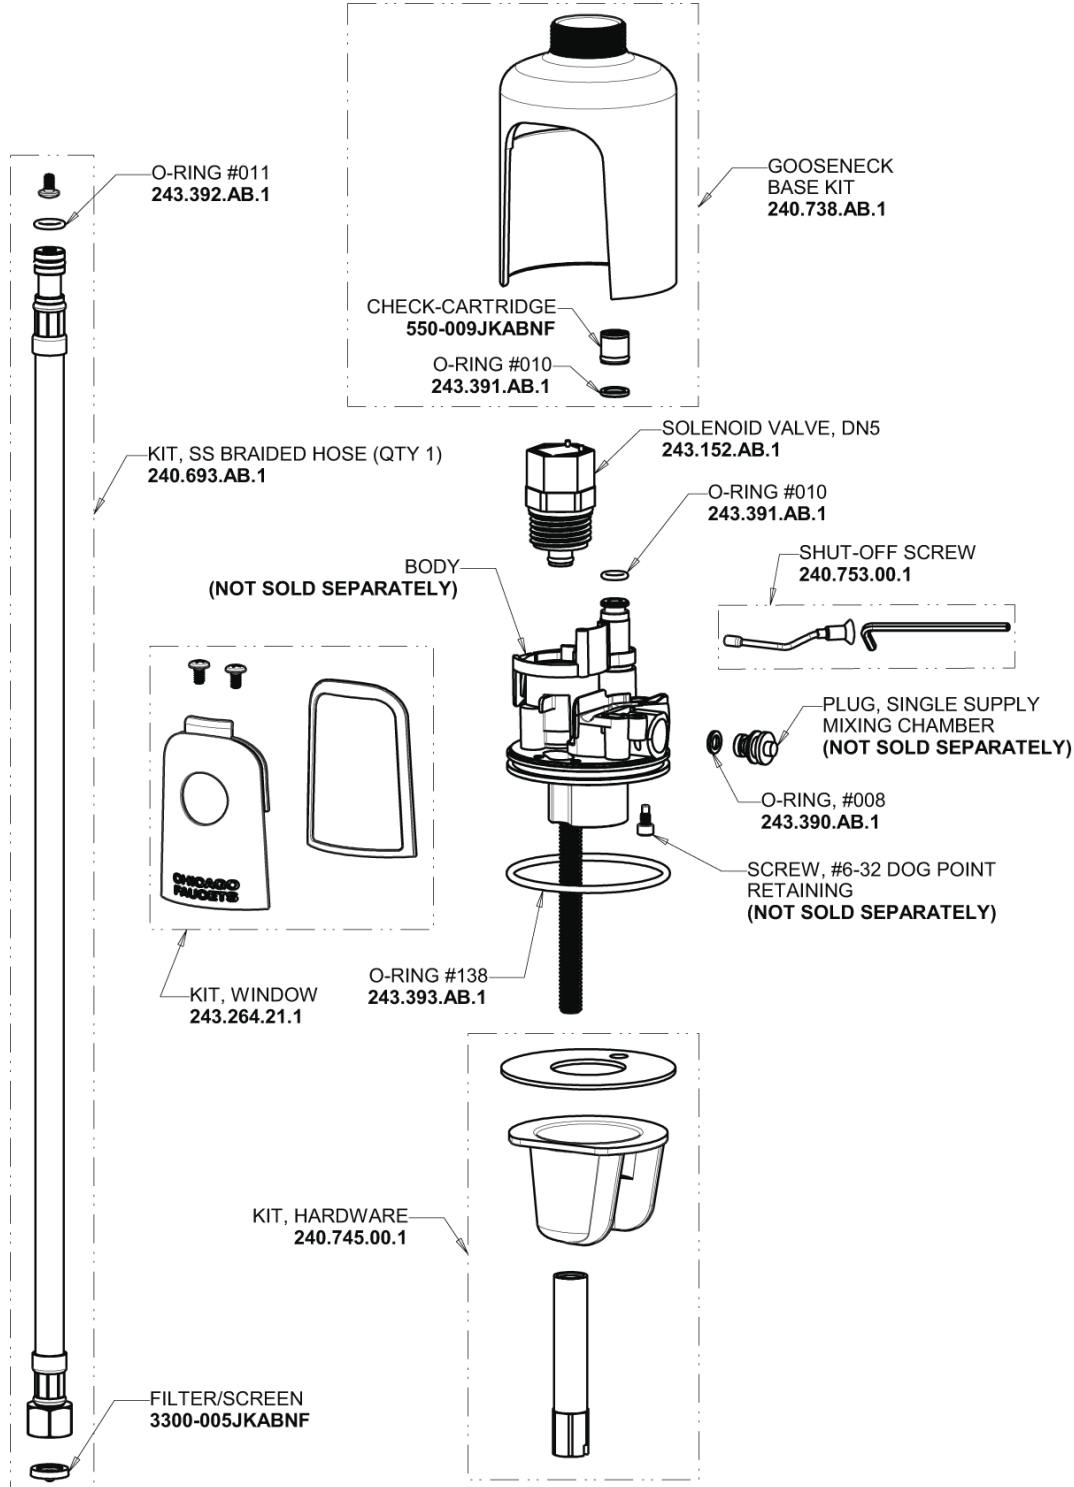

Repair Parts

116.203.AB.1

HyTronic Gooseneck Sink Faucet with Dual Beam Infrared Sensor

CHICAGO FAUCETS®

Geberit Group

Base Parts:

For Technical Assistance:

Phone: 800-TEC-TRUE (832-8783)

CHICAGO FAUCETS®

Geberit Group

5-1/4" Rigid / Swing Gooseneck Spout
GN2AH8JKABCP

Electronic Module
242.433.00.1

0.5 GPM (1.9 L/min) Vandal Proof Non-Aerating Spray Outlet
E2805-5JKABCP

CR-P2 6V Lithium Battery
242.560.00.1