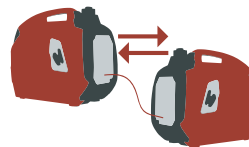

Parallel Technology
to Maximize Output