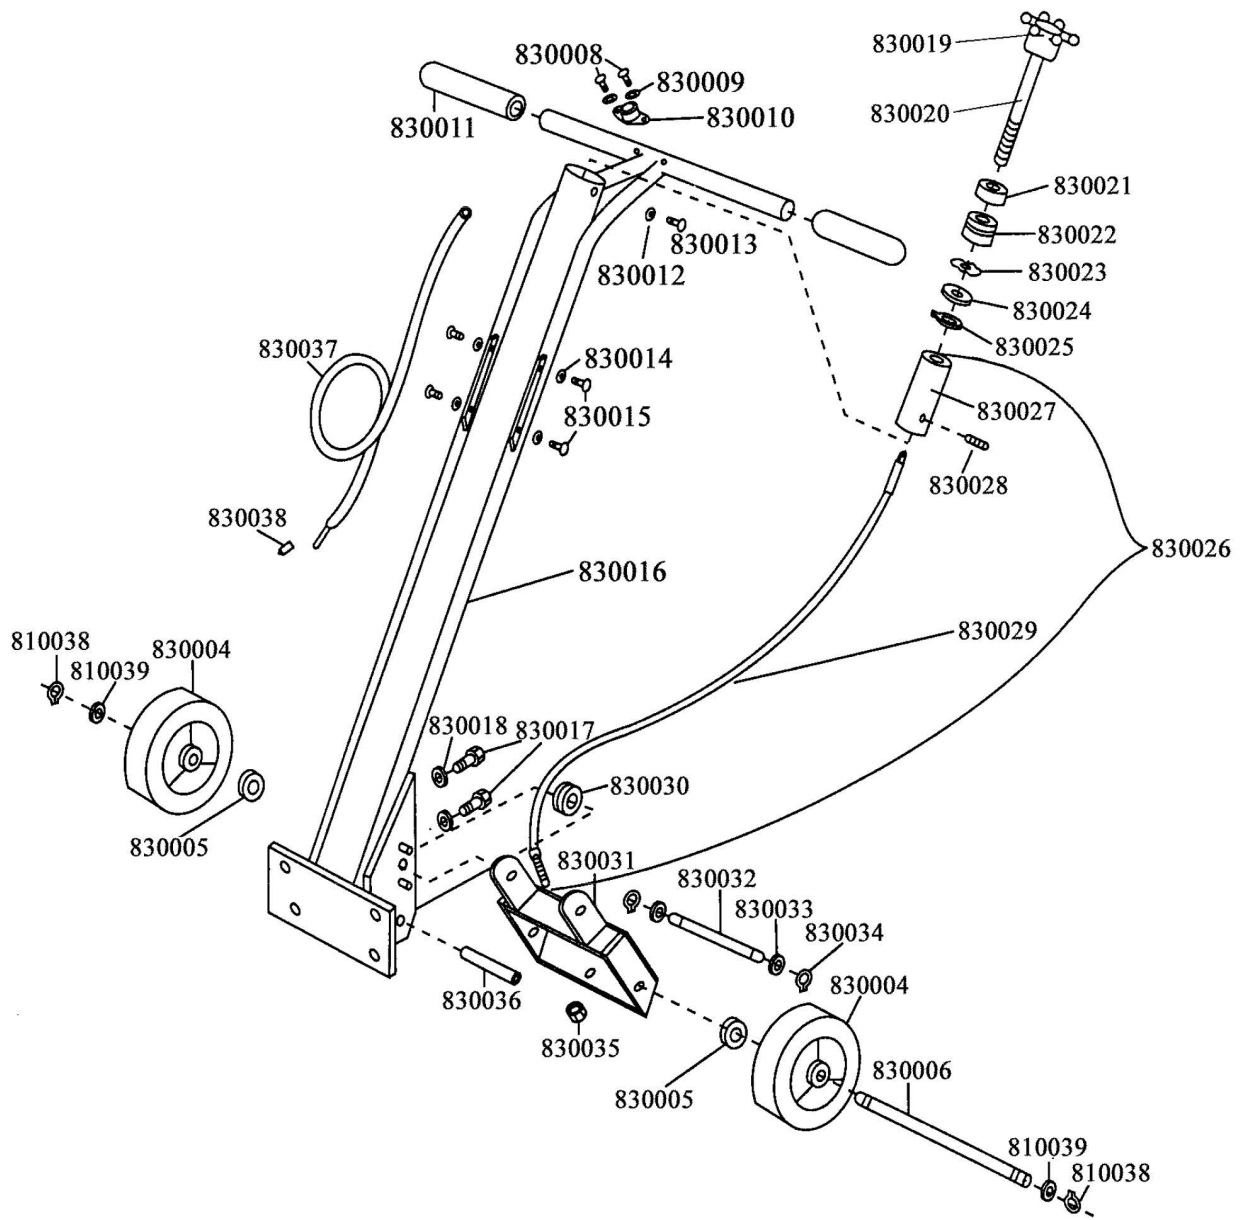

# TOMAHAWK

***MODEL: TSCAR-8H***  
**GAS CONCRETE SCARIFIER**  
**(Honda Gasoline Engine)**

PART NO.	DESCRIPTION	QTY
810001-1	ENGINE HONDA 5.5HP	1
810002	KEY-3/16" SQ X 1 1/2"	1
810003-1	PULLEY FOR HONDA	1
810003-2	PULLEY FOR ROBIN	1
810004	SET SCREW	4
810005	BELT GUARD	1
810006	WASHER	4
810007	LOCKWASHER	4
810008	SCREW	4
810009	BELT	2
810010	BELT-ELECTRIC	2
810011	SLIDER NUT	2
810012	SCREW	4
810013	LOCKWASHER	4
810014	ENGINE MOUNTING PLATE-GAS	1
810015	GROUND STRAP	1
810016	HOUSING	1
810017	RUBBER ANTIVIBRATION MOUNTS	4
810018	SPACER	4
810019	CAGE HOUSING ASSM	1
810020	PULLEY	1
810021	SCREW	8
810022	LOCKWASHER	8
810023	END FLANGE ASSM	1
810024	SNAP RING	1
810025	RING SPACER	1
810026	FELT WASHER SM.	1
810027	DRIVE FLANGE	1
810028	BEARING COVER PLATE	1
810029	FELT WASHER LG.	1
810030	BEARING	1
810031	KEY	1
810032	DRIVE SPINDLE	1
810033	DRIVE FLANGE ASSM	1
810034	FELT WASHER	1
810035	BEARING-HEX ID	1
810036	END CAP FLANGE	1
810037	HEX DRIVE SHAFT	1
810038	SNAP RING	2
810039	FLAT WASHER	2
810040	FRONT WHEEL	2
810041	FRONT AXLE	1

PART NO.	DESCRIPTION	QTY
820000	"A" CAGE ASSEMBLY	1
820001	SCREW	2
820002	SHAFT RETAINING PLATE	1
820003	CUTTER SHAFT	4
820004	LOCKNUT	2
820005	TYPE "A" CAGE	1

PART NO.	DESCRIPTION	QTY
821000	"B" CAGE ASSEMBLY	1
820001	SCREW	2
820002	CAGE RETAINING PLATE	1
820003	CUTTER SHAFT	4
820004	LOCKNUT	2
821001	TYPE "B" CAGE	1

PART NO.	DESCRIPTION	QTY
823000	EDGER CAGE ASSEMBLY	1
820004	LOCKNUT	2
823001	EDGER CAGE	1
823002	EDGER SHAFT	4
820002	SHAFT RETAINING PLATE	1
820001	SCREW	2

PART NO.	DESCRIPTION	QTY
824000	EDGER ASSEMBLY	1
824001	EDGER GUARD	1
810022	LOCKWASHER	3
824002	BOLT	3
824003	EDGER GUARD	1
824004	EDGER DRIVE SHAFT	1