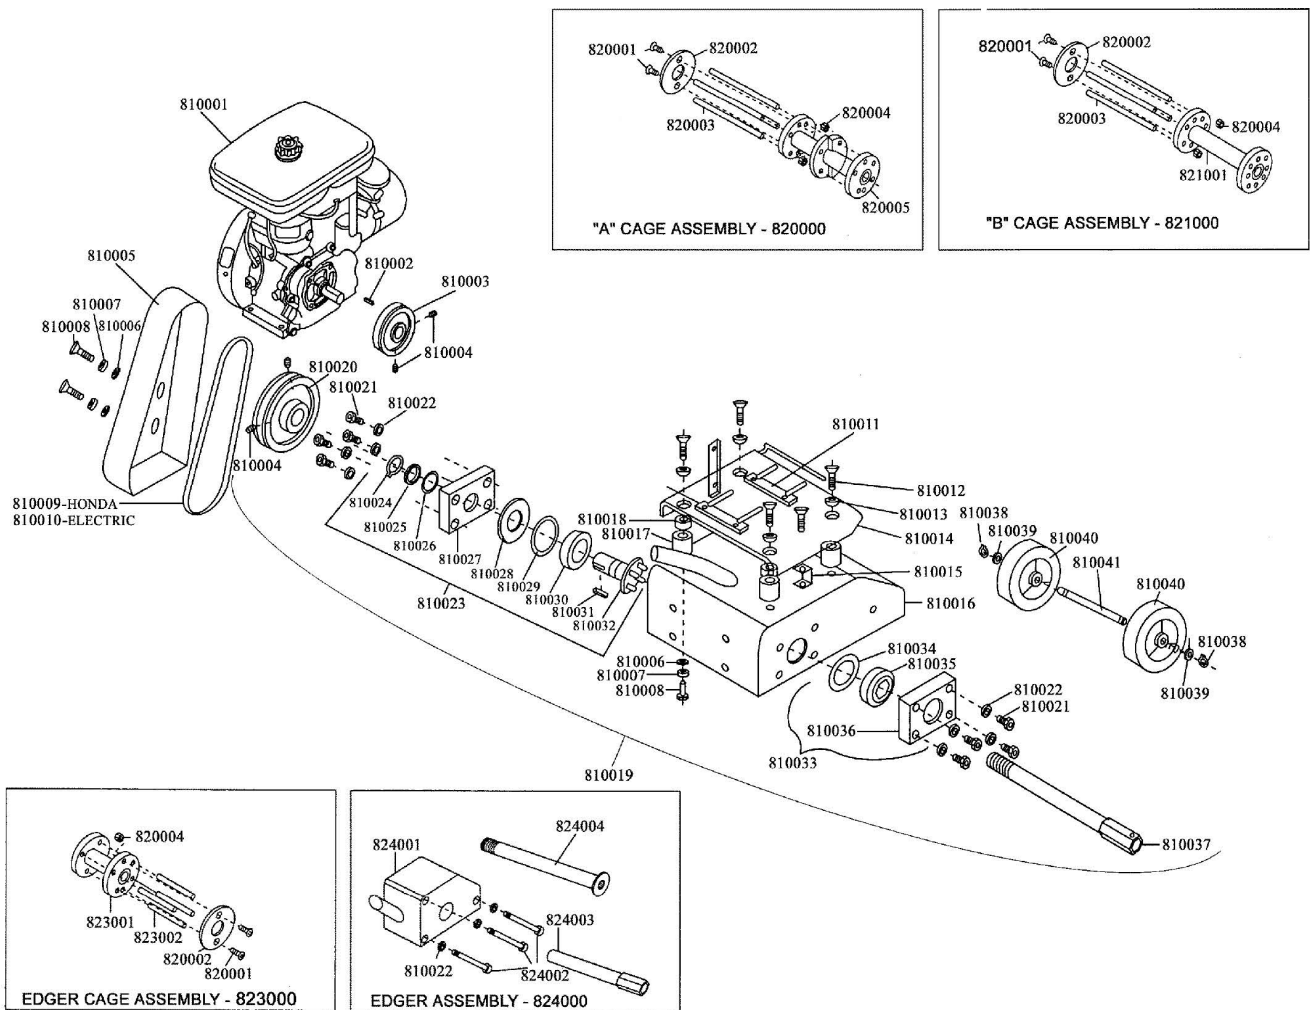

# TOMAHAWK

***MODEL: TSCAR-8H***  
**GAS CONCRETE SCARIFIER**  
**(Honda Gasoline Engine)**

PART NO.	DESCRIPTION	QTY
810001-1	ENGINE HONDA 5.5HP	1
810002	KEY-3/16" SQ X 1 1/2"	1
810003-1	PULLEY FOR HONDA	1
810003-2	PULLEY FOR ROBIN	1
810004	SET SCREW	4
810005	BELT GUARD	1
810006	WASHER	4
810007	LOCKWASHER	4
810008	SCREW	4
810009	BELT	2
810010	BELT-ELECTRIC	2
810011	SLIDER NUT	2
810012	SCREW	4
810013	LOCKWASHER	4
810014	ENGINE MOUNTING PLATE-GAS	1
810015	GROUND STRAP	1
810016	HOUSING	1
810017	RUBBER ANTIVIBRATION MOUNTS	4
810018	SPACER	4
810019	CAGE HOUSING ASSM	1
810020	PULLEY	1
810021	SCREW	8
810022	LOCKWASHER	8
810023	END FLANGE ASSM	1
810024	SNAP RING	1
810025	RING SPACER	1
810026	FELT WASHER SM.	1
810027	DRIVE FLANGE	1
810028	BEARING COVER PLATE	1
810029	FELT WASHER LG.	1
810030	BEARING	1
810031	KEY	1
810032	DRIVE SPINDLE	1
810033	DRIVE FLANGE ASSM	1
810034	FELT WASHER	1
810035	BEARING-HEX ID	1
810036	END CAP FLANGE	1
810037	HEX DRIVE SHAFT	1
810038	SNAP RING	2
810039	FLAT WASHER	2
810040	FRONT WHEEL	2
810041	FRONT AXLE	1

PART NO.	DESCRIPTION	QTY
820000	"A" CAGE ASSEMBLY	1
820001	SCREW	2
820002	SHAFT RETAINING PLATE	1
820003	CUTTER SHAFT	4
820004	LOCKNUT	2
820005	TYPE "A" CAGE	1

PART NO.	DESCRIPTION	QTY
821000	"B" CAGE ASSEMBLY	1
820001	SCREW	2
820002	CAGE RETAINING PLATE	1
820003	CUTTER SHAFT	4
820004	LOCKNUT	2
821001	TYPE "B" CAGE	1

PART NO.	DESCRIPTION	QTY
823000	EDGER CAGE ASSEMBLY	1
820004	LOCKNUT	2
823001	EDGER CAGE	1
823002	EDGER SHAFT	4
820002	SHAFT RETAINING PLATE	1
820001	SCREW	2

PART NO.	DESCRIPTION	QTY
824000	EDGER ASSEMBLY	1
824001	EDGER GUARD	1
810022	LOCKWASHER	3
824002	BOLT	3
824003	EDGER GUARD	1
824004	EDGER DRIVE SHAFT	1