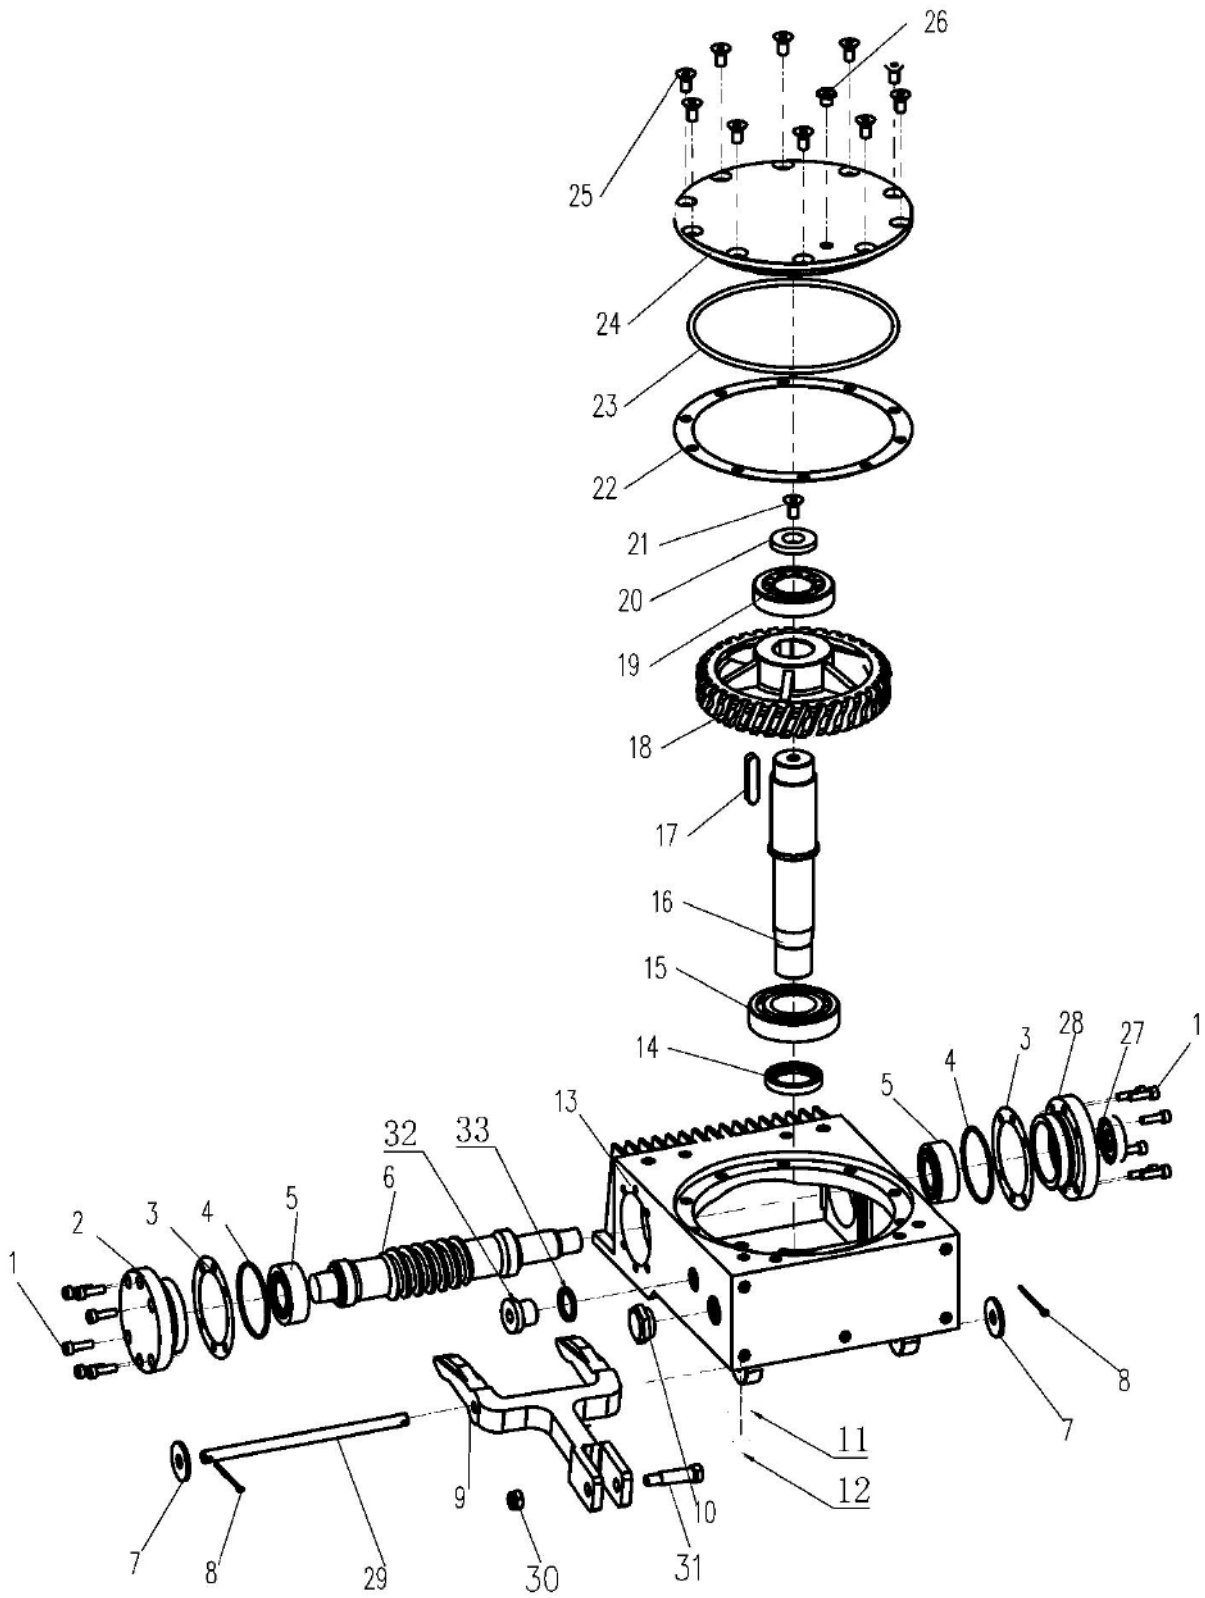

Ride-on Power Trowel Parts List**Control Pedal Assy.**

ITEM NO.	PART NO.	QTY	DESCRIPTION
1	GB010820	4	Hex Screw, M8x20
2	GB1308	4	Spring Washer
3	GB1208	4	Washer
4	L0236	1	Cover, Front
5	GB200612	14	Screw, M6x12
6	L0237	1	Pedal, Right
7	GB0808	1	Hex Nut, M8
8	GB020825-Q1	1	Socket Head Screw, M8x25
9	WB117	1	Throttle Cable
10	GB020635	2	Socket Head Screw, M6x35
11	L0023	1	Hook
12	WB055	1	Tension Spring
13	GB020635	2	Socket Head Screw, M6x35
14	L0022	1	Spacer Block
15	L0021	1	Pedal, Throttle
16	GB150525	6	Screw, M5x25
17	GB1006	4	Lock Nut, M6
18	L0024	1	Pedal, Flameout
19	GB0812	1	Hex Nut, M8
20	WB098	1	Engine Stop Switch
21	L0238	1	Pedal, Left
22	L0239	1	Access Hole Cover

Ride-on Power Trowel Parts List**Right Working System Assy.**

ITEM NO.	PART NO.	QTY	DESCRIPTION
1	B079	1	Pitch Control Lever Assy., Right
2	B080	1	Connecting Frame Assy., Right
3	B081	1	Gearbox Assy., Right
4	B082	1	Spider Assy. with Bearing, Right
5	B083	1	ANGLE GP-CYLINDER

Ride-on Power Trowel Parts List**Pitch Control Lever Assy., Right**

ITEM NO.	PART NO.	QTY	DESCRIPTION
1	B006	1	Handle Assy.
2	WB039	1	Handle
3	GB240530	2	Pin
4	L0030	1	Handle
5	ZC51103	1	Bearing
6	L0031	1	Bearing Holder
7	GB010612	1	Hex Screw, M6x12
8	GB1306	1	Spring Washer
9	GB1206	1	Washer
10	GB1215	1	Washer
11	L0032	1	Lead Screw
12	L0294	1	Regulation Sleeve
13	GB020608	1	Socket Head Screw, M6x8
14	GB1306	1	Spring Washer
15	L0253	1	Bending Plate, Right
16	WB092	1	Cable
17	WB132	1	Screw, M8x58
18	ZI10A	1	Bearing
19	GB1208	2	Washer
20	GB1008	1	Lock Nut, M8
21	WB133	1	Screw, M10x61
22	L0293	2	Cylinder Liner
23	GB1210	2	Washer
24	GB1010	1	Lock Nut, M10
25	WB166	1	Cylinder
26	WB150	1	Dust Cap
27		1	Hose Clamp
28	GB0810	1	Hex Nut, M10

ITEM NO.	PART NO.	QTY	DESCRIPTION
1	I0276	2	Aluminum Fixing Block
2	GB1210	12	Washer
3	GB1310	12	Spring Washer
4	GB011035	4	Hex Screw, M10x35
5	GB011030	8	Hex Screw, M10x30
6	L0254	1	Connecting Frame, Right
7	WB094	4	Copper Sleeve
8	L0275	1	Shaft
9	L0255	1	Shaft
10	GB050816	2	Socket Head Screw, M8x16