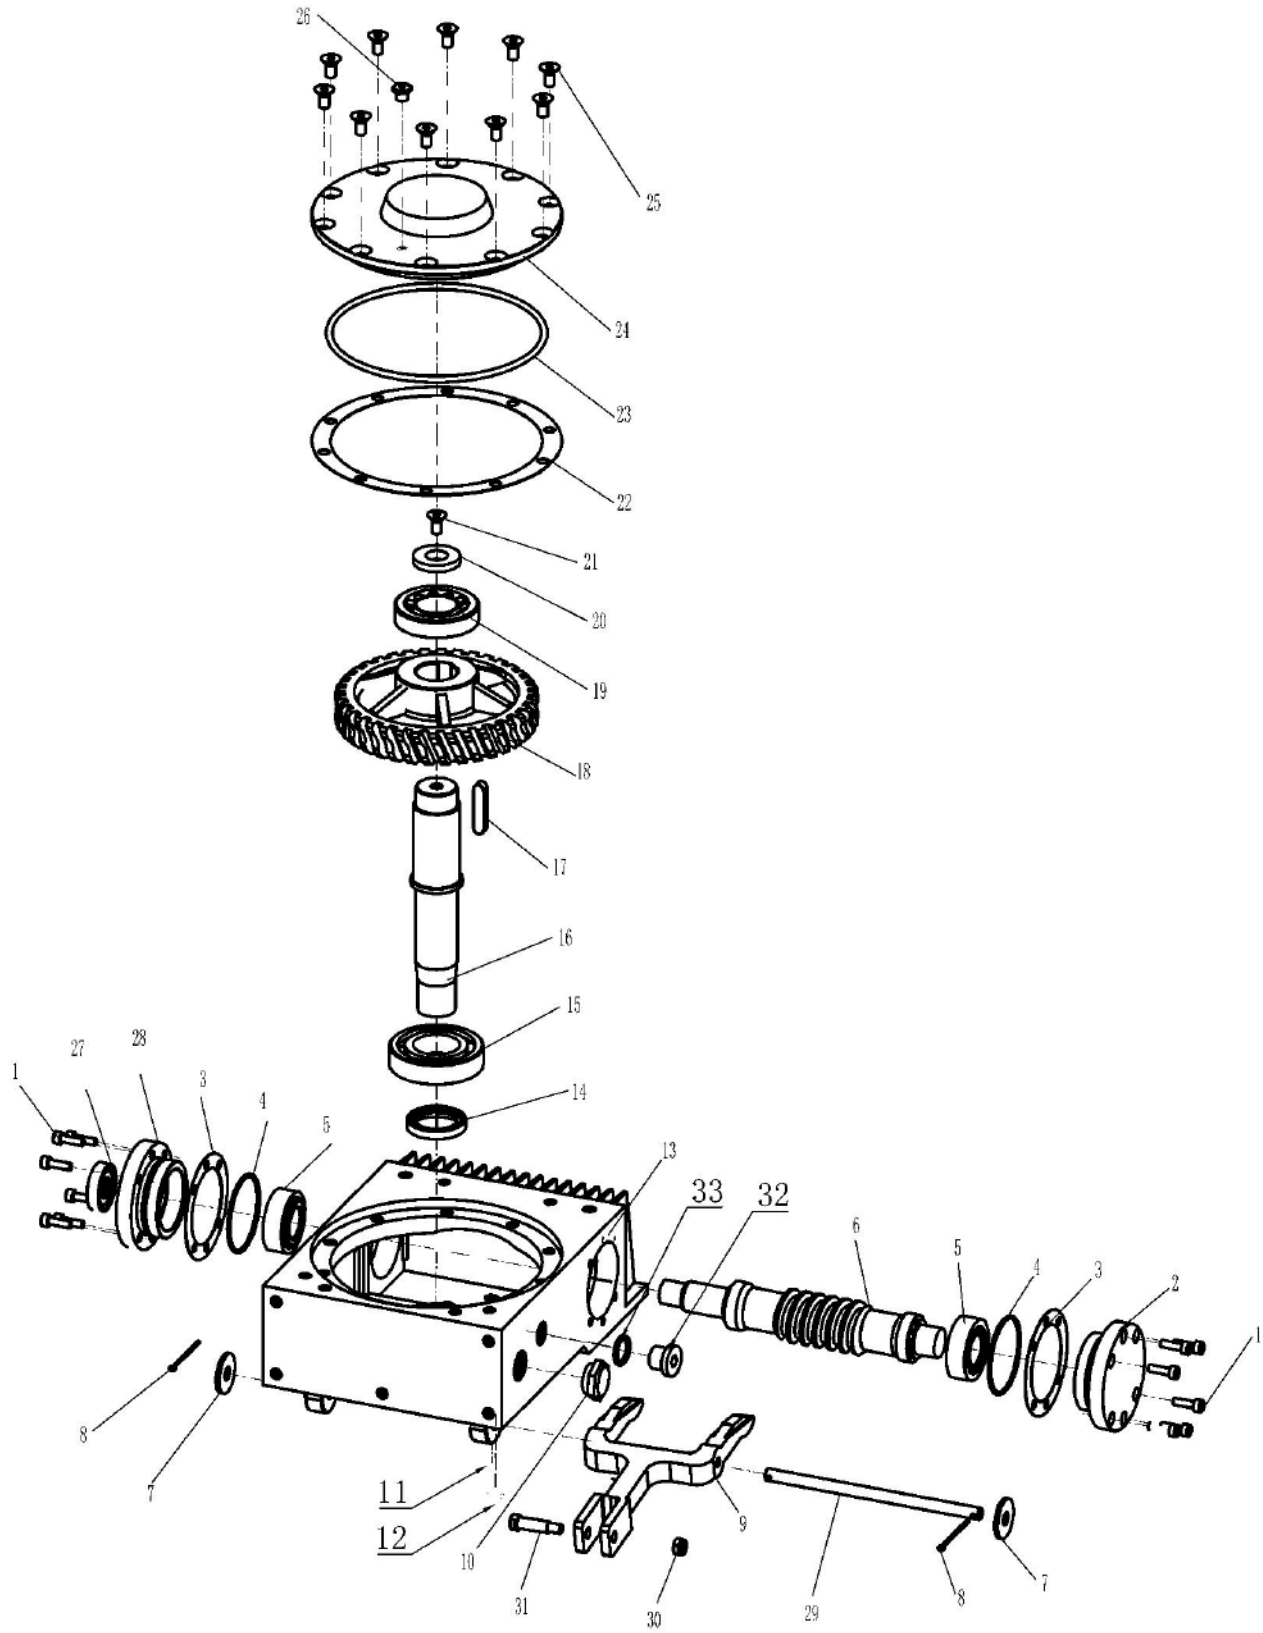

ITEM NO.	PART NO.	QTY	DESCRIPTION
1	GB020820	4	Socket Head Screw, M8x20
2	GB020825	4	Socket Head Screw, M8x25
3	L0278	4	Connecting Flange
4	GB220520	4	Key
5	WB306	2	U-joint
6	GB020825	16	Socket Head Screw, M8x25
7	GB1308	16	Spring Washer
8	L0279	1	Pulley
9	GB050816	2	Socket Head Screw, M8x16
10	GB0814	4	Hex Nut, M14
11	GB1314	4	Spring Washer
12	GB1214	8	Washer
13	ZF207UCFL	2	Bearing Holder
14	GB011440	4	Hex Screw, M14x40
15	GB220860	1	Key
16	WB315	1	Driving Shaft

Ride-on Power Trowel Parts List**Left Working System Assy.**

ITEM NO.	PART NO.	QTY	DESCRIPTION
1	B084	1	Pitch Control Lever Assy., Left
2	B085	1	Connecting Frame Assy., Left
3	B086	1	Gearbox Assy., Left
4	B087	1	Spider Assy. with Bearing, Left

Ride-on Power Trowel Parts List**Pitch Control Lever Assy., Left**

ITEM NO.	PART NO.	QTY	DESCRIPTION
1	B006	1	Handle Assy.
2	WB039	1	Handle
3	GB240530	2	Pin
4	L0030	1	Handle
5	ZC51103	1	Bearing
6	L0031	1	Bearing Holder
7	GB010612	1	Hex Screw, M6x12
8	GB1306	1	Spring Washer
9	GB1206	1	Washer
10	GB1215	1	Washer
11	L0032	1	Lead Screw
12	L0294	1	Regulation Sleeve
13	GB020608	1	Socket Head Screw, M6x8
14	GB1306	1	Spring Washer
15	L0282	1	Bending Plate, Left
16	WB092	1	Cable
17	WB132	1	Screw, M8x58
18	ZI10A	1	Bearing
19	GB1208	2	Washer
20	GB1008	1	Lock Nut, M8
21	WB133	1	Screw, M10x61
22	L0293	2	Cylinder Liner
23	GB1210	2	Washer
24	GB1010	1	Lock Nut, M10
25	WB166	1	Cylinder
26	WB150	1	Dust Cap
27	GB294064	1	Hose Clamp
28	GB0810	1	Hex Nut, M10

ITEM NO.	PART NO.	QTY	DESCRIPTION
1	I0276	2	Aluminum Fixing Block
2	GB1210	12	Washer
3	GB1310	12	Spring Washer
4	GB011035	4	Hex Screw, M10x35
5	GB011030	8	Hex Screw, M10x30
6	L0283	1	Connecting Frame, Left
7	WB094	4	Copper Sleeve