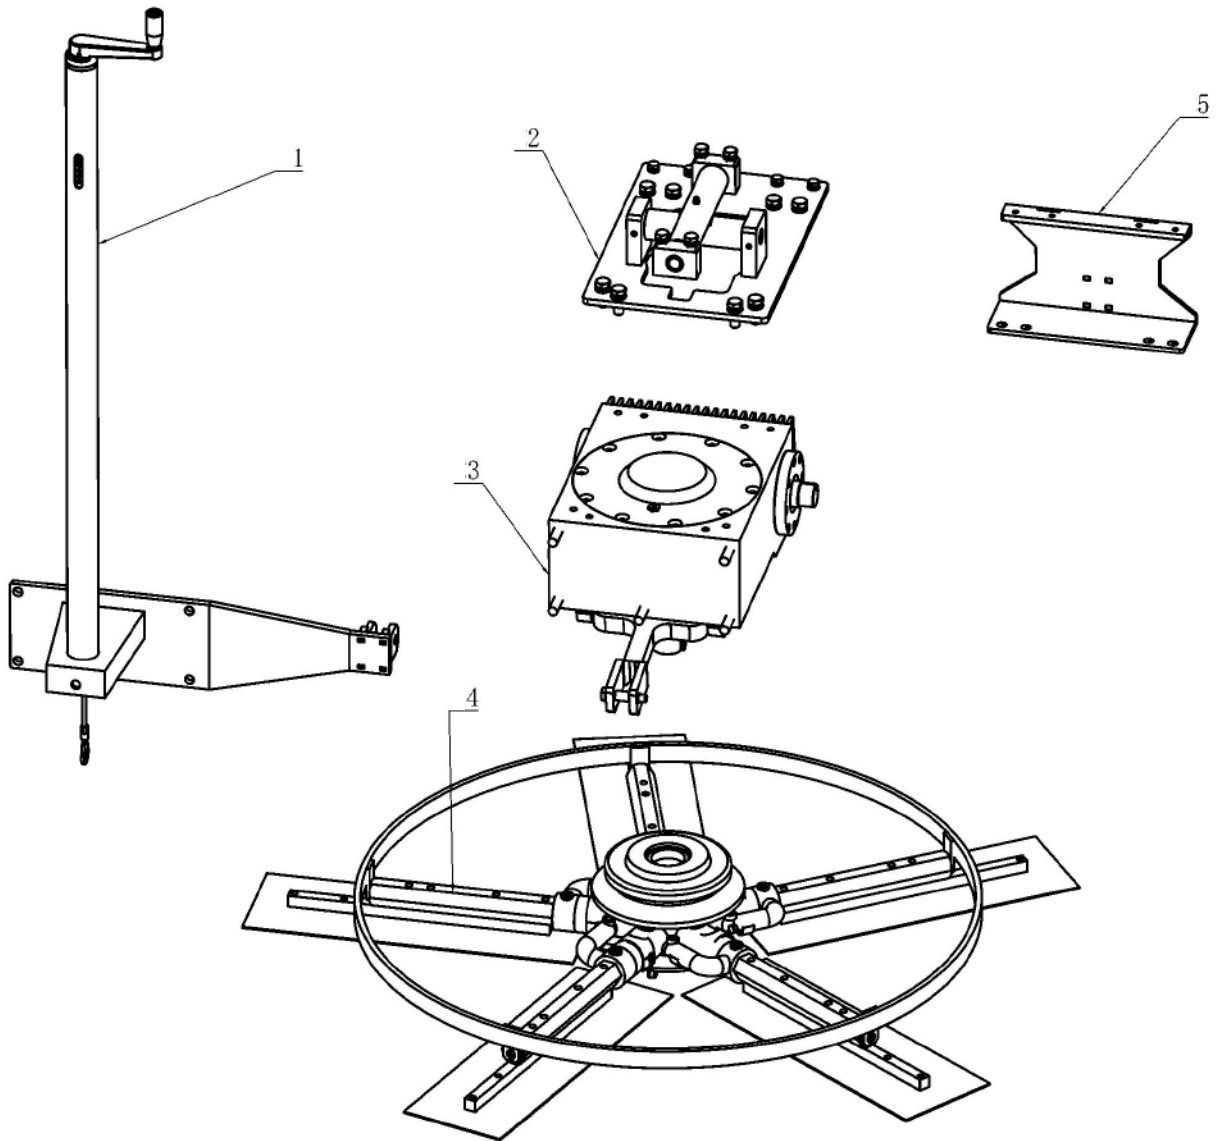

Ride-on Power Trowel Parts List

Right Working System Assy.

ITEM NO.	PART NO.	QTY	DESCRIPTION
1	B079	1	Pitch Control Lever Assy., Right
2	B080	1	Connecting Frame Assy., Right
3	B081	1	Gearbox Assy., Right
4	B082	1	Spider Assy. with Bearing, Right
5	B083	1	ANGLE GP-CYLINDER