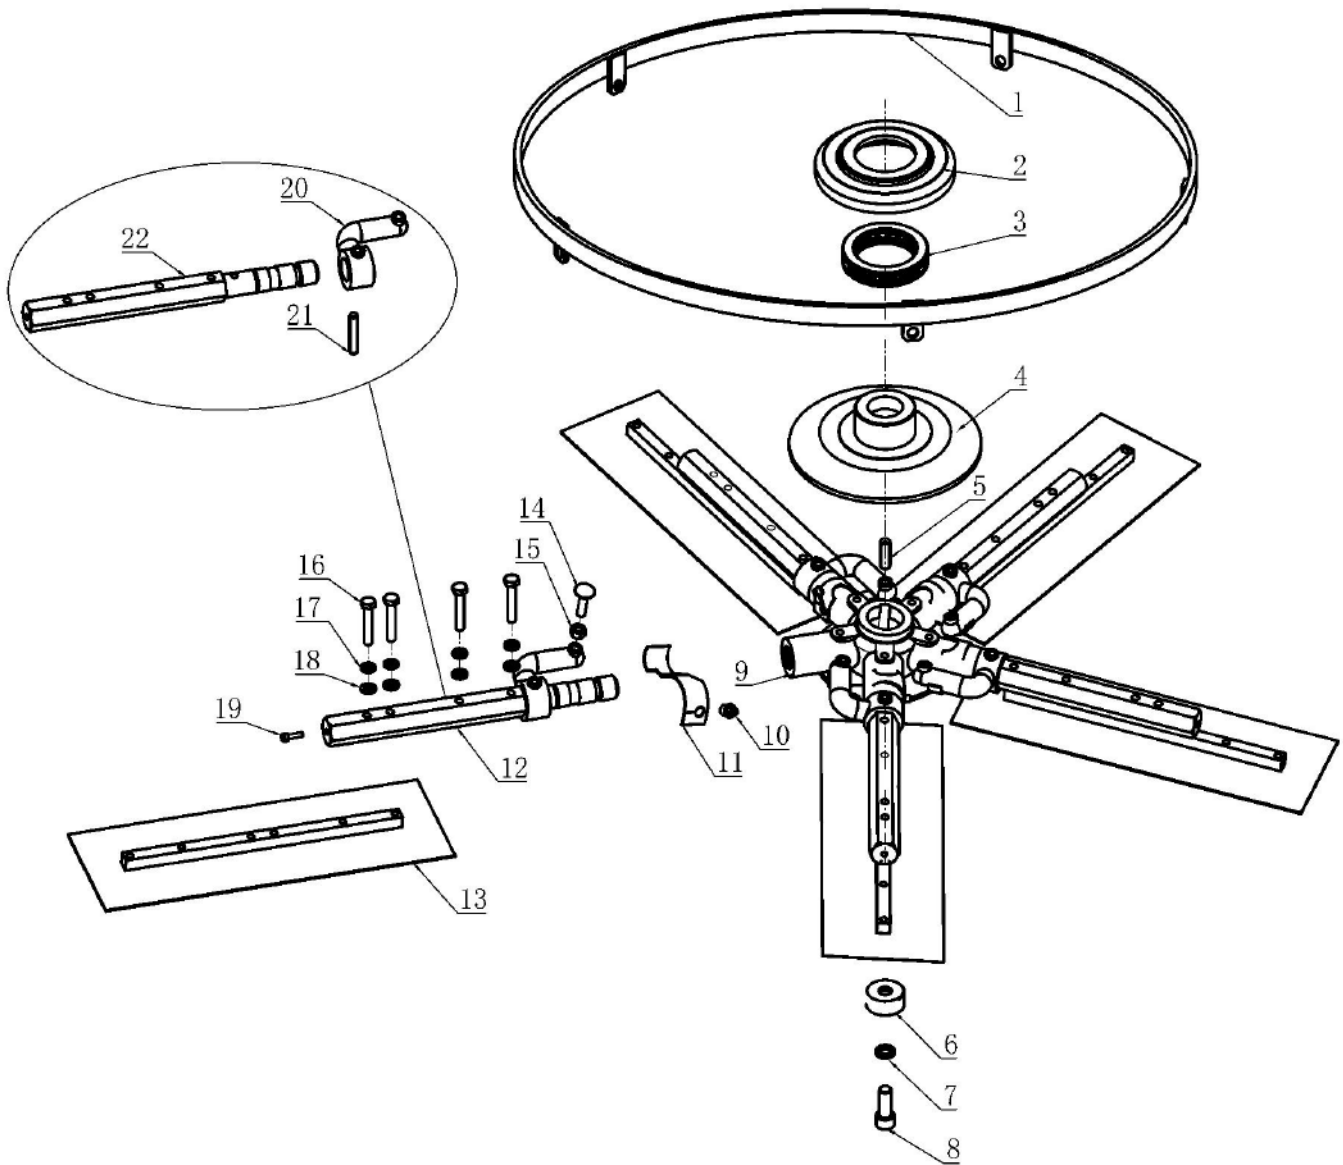

Ride-on Power Trowel Parts List

Spider Assy. with Bearing, Right

ITEM NO.	PART NO.	QTY	DESCRIPTION
1	L0264	1	Stabilizer Ring
2	L0265	1	Bearing Holder
3	WB279	1	Customized Bearing
4	L0266	1	Blade Lifting Ring
5	GB221035	1	Key
6	L0267	1	Washer
7	GB1312	1	Spring Washer
8	GB021230	1	Socket Head Screw, M12x30
9	L0268	1	Spider Assy., Right
10	GB331001-Q8	5	Grease Fitting
11	L0067	5	Spring, Right
12	L0270	5	Trowel Arm Assy.
13	L0271	5	Finishing Blade
14	GB350830	5	Screw, M8x30
15	GB0808	5	Hex Nut, M8
16	GB010845	20	Hex Screw, M8x45
17	GB1308	20	Spring Washer
18	GB1208	20	Washer
19	GB010850	5	Hex Screw, M8x50
20	L0272	5	Mount, Right
21	GB240840	5	Pin
22	L0273	5	Trowel Arm Extended