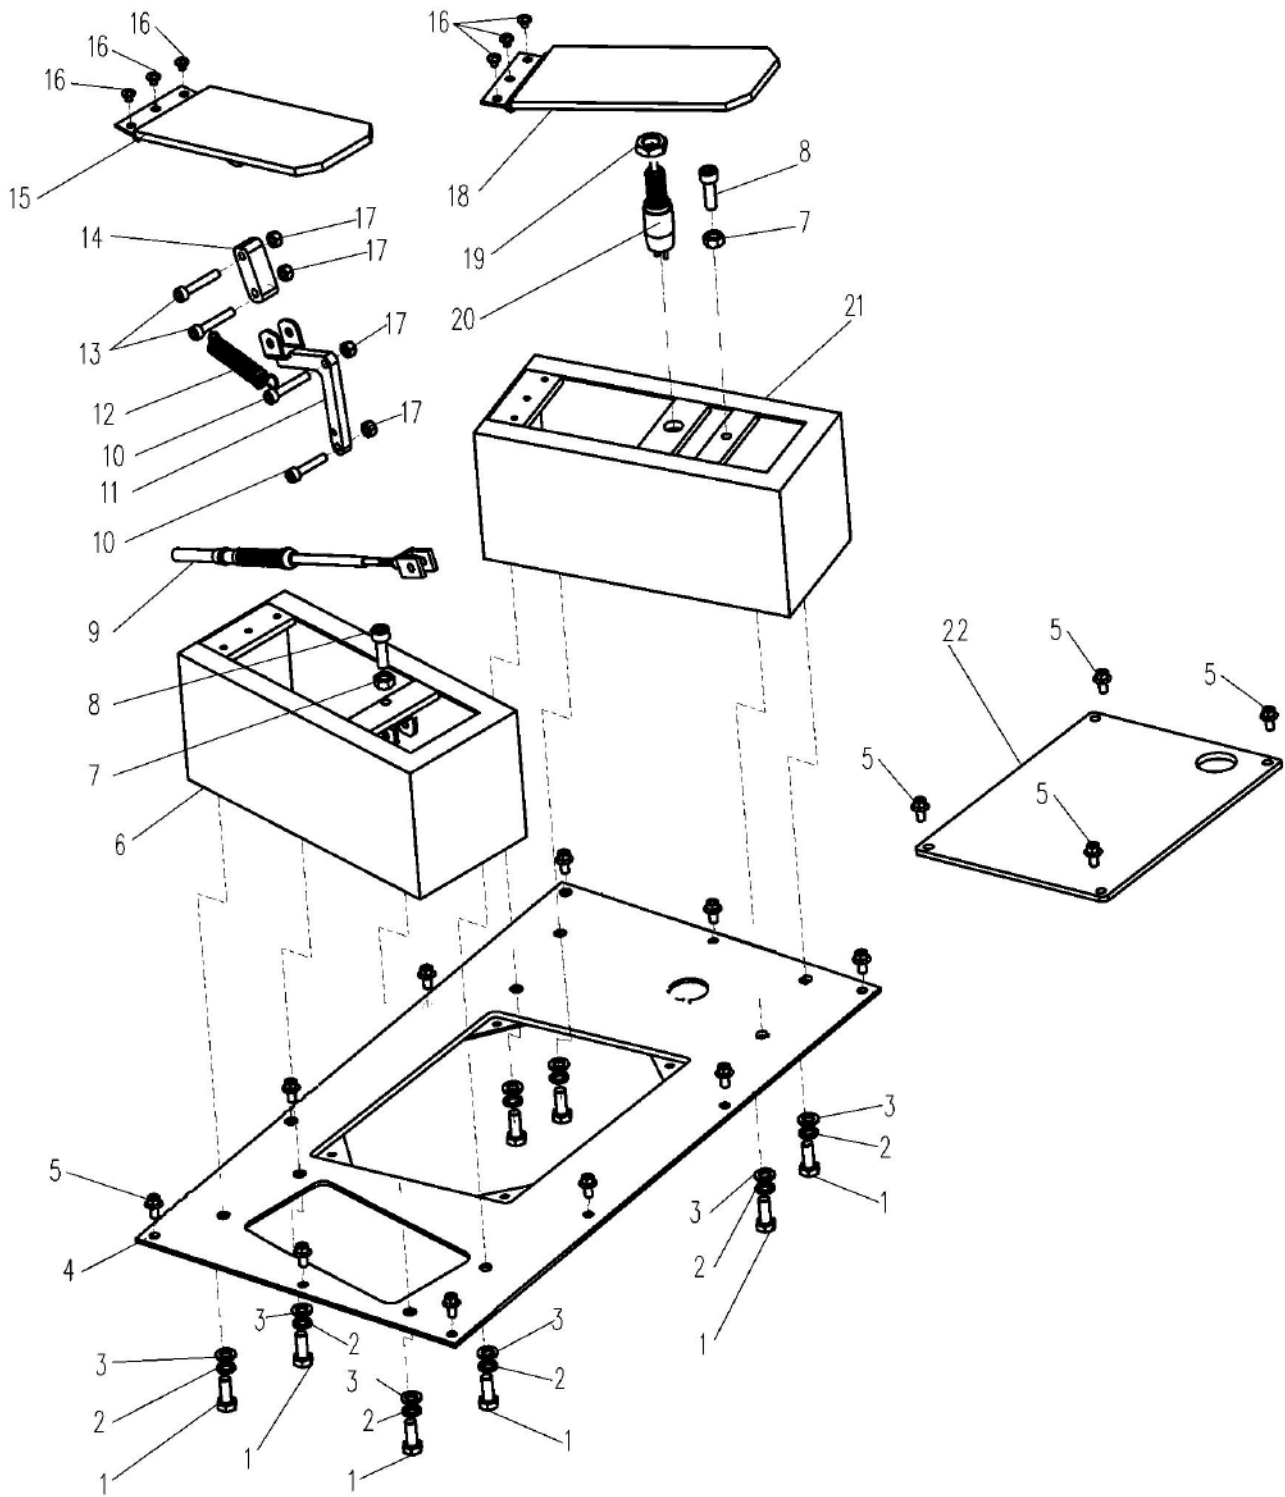

Ride-on Power Trowel Parts List

Control Pedal Assy.

ITEM NO.	PART NO.	QTY	DESCRIPTION
1	GB010820	4	Hex Screw, M8x20
2	GB1308	4	Spring Washer
3	GB1208	4	Washer
4	L0236	1	Cover, Front
5	GB200612	14	Screw, M6x12
6	L0237	1	Pedal, Right
7	GB0808	1	Hex Nut, M8
8	GB020825-Q1	1	Socket Head Screw, M8x25
9	WB117	1	Throttle Cable
10	GB020635	2	Socket Head Screw, M6x35
11	L0023	1	Hook
12	WB055	1	Tension Spring
13	GB020635	2	Socket Head Screw, M6x35
14	L0022	1	Spacer Block
15	L0021	1	Pedal, Throttle
16	GB150525	6	Screw, M5x25
17	GB1006	4	Lock Nut, M6
18	L0024	1	Pedal, Flameout
19	GB0812	1	Hex Nut, M8
20	WB098	1	Engine Stop Switch
21	L0238	1	Pedal, Left
22	L0239	1	Access Hole Cover