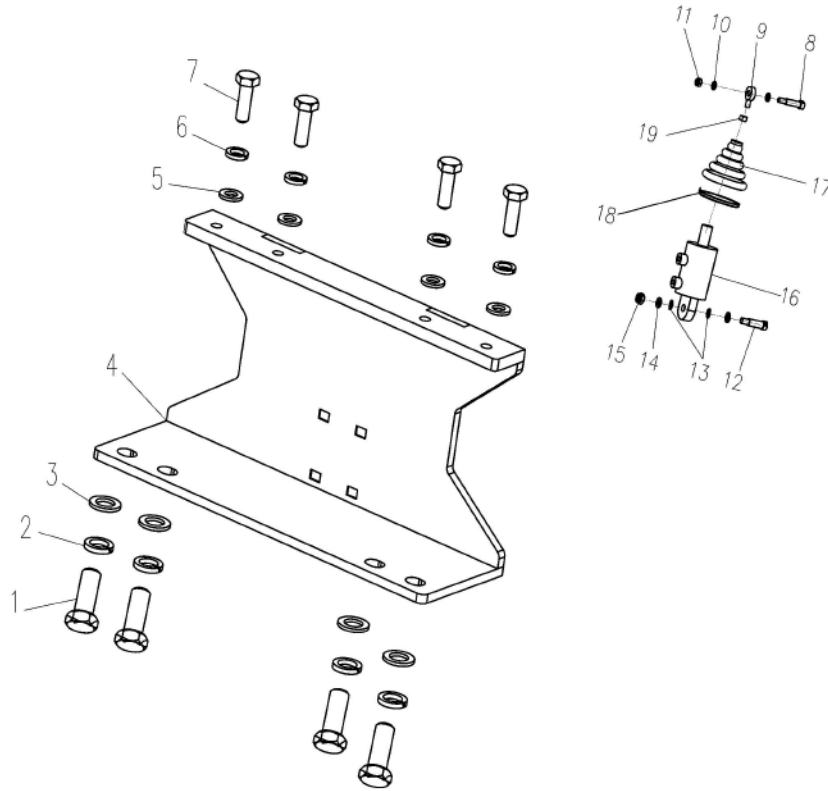

ITEM NO.	PART NO.	QTY	DESCRIPTION
1	GB011030	4	Hex Screw, M10x30
2	GB1310	4	Spring Washer
3	GB1210	4	Washer
4	L0274	1	Oil Cylinder Hanging Angle
5	GB1208	4	Washer
6	GB1308	4	Spring Washer
7	GB010830	4	Hex Screw, M10x30
8	WB132	1	Screw, M8x58
9	ZI10A	1	Bearing
10	GB1208	2	Washer
11	GB1008	1	Lock Nut, M8
12	WB133	1	Screw, M10x61
13	L0293	2	Cylinder Liner
14	GB1210	2	Washer
15	GB1010	1	Lock Nut, M10
16	WB167	1	Cylinder
17	WB150	1	Dust Cap
18		1	Hose Clamp
19	GB0810	1	Hex Nut, M10