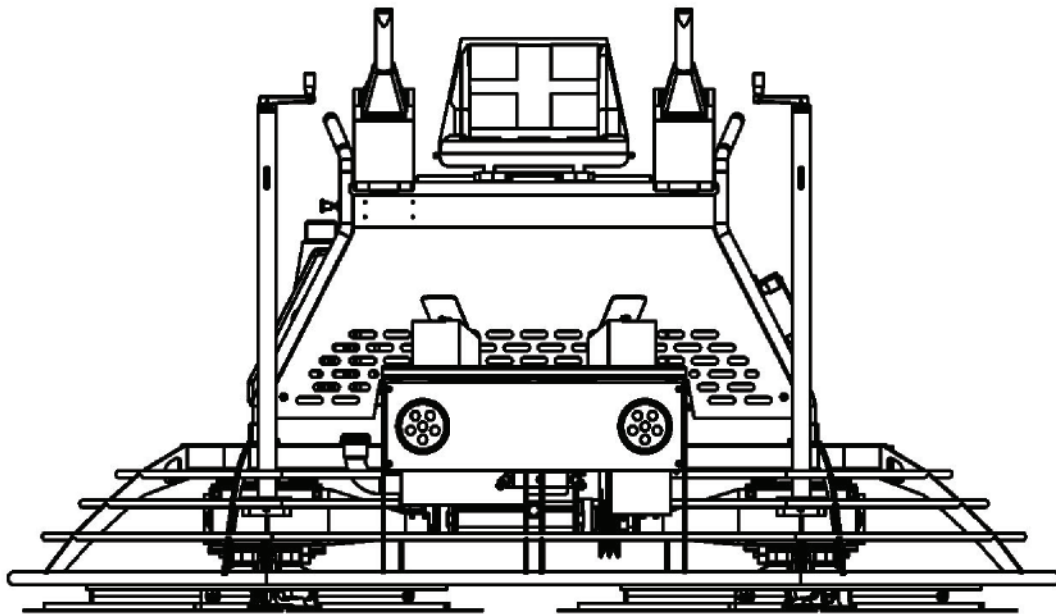

TOMAHAWK

TRT46V
RIDE-ONPOWER TROWEL

Parts Manual

ITEM NO.	PART NO.	QTY	DESCRIPTION
1	B070	1	Frame Assy.
2	B071	1	Engine Assy.
3	B072	1	Control Pedal Assy.
4	B073	1	Guard Ring Assy.
5	B074	1	Right Working System Assy.
6	B075	1	Driving System Assy.
7	B076	1	Left Working System Assy.
8	B077	1	Trolley Wheel Assy.