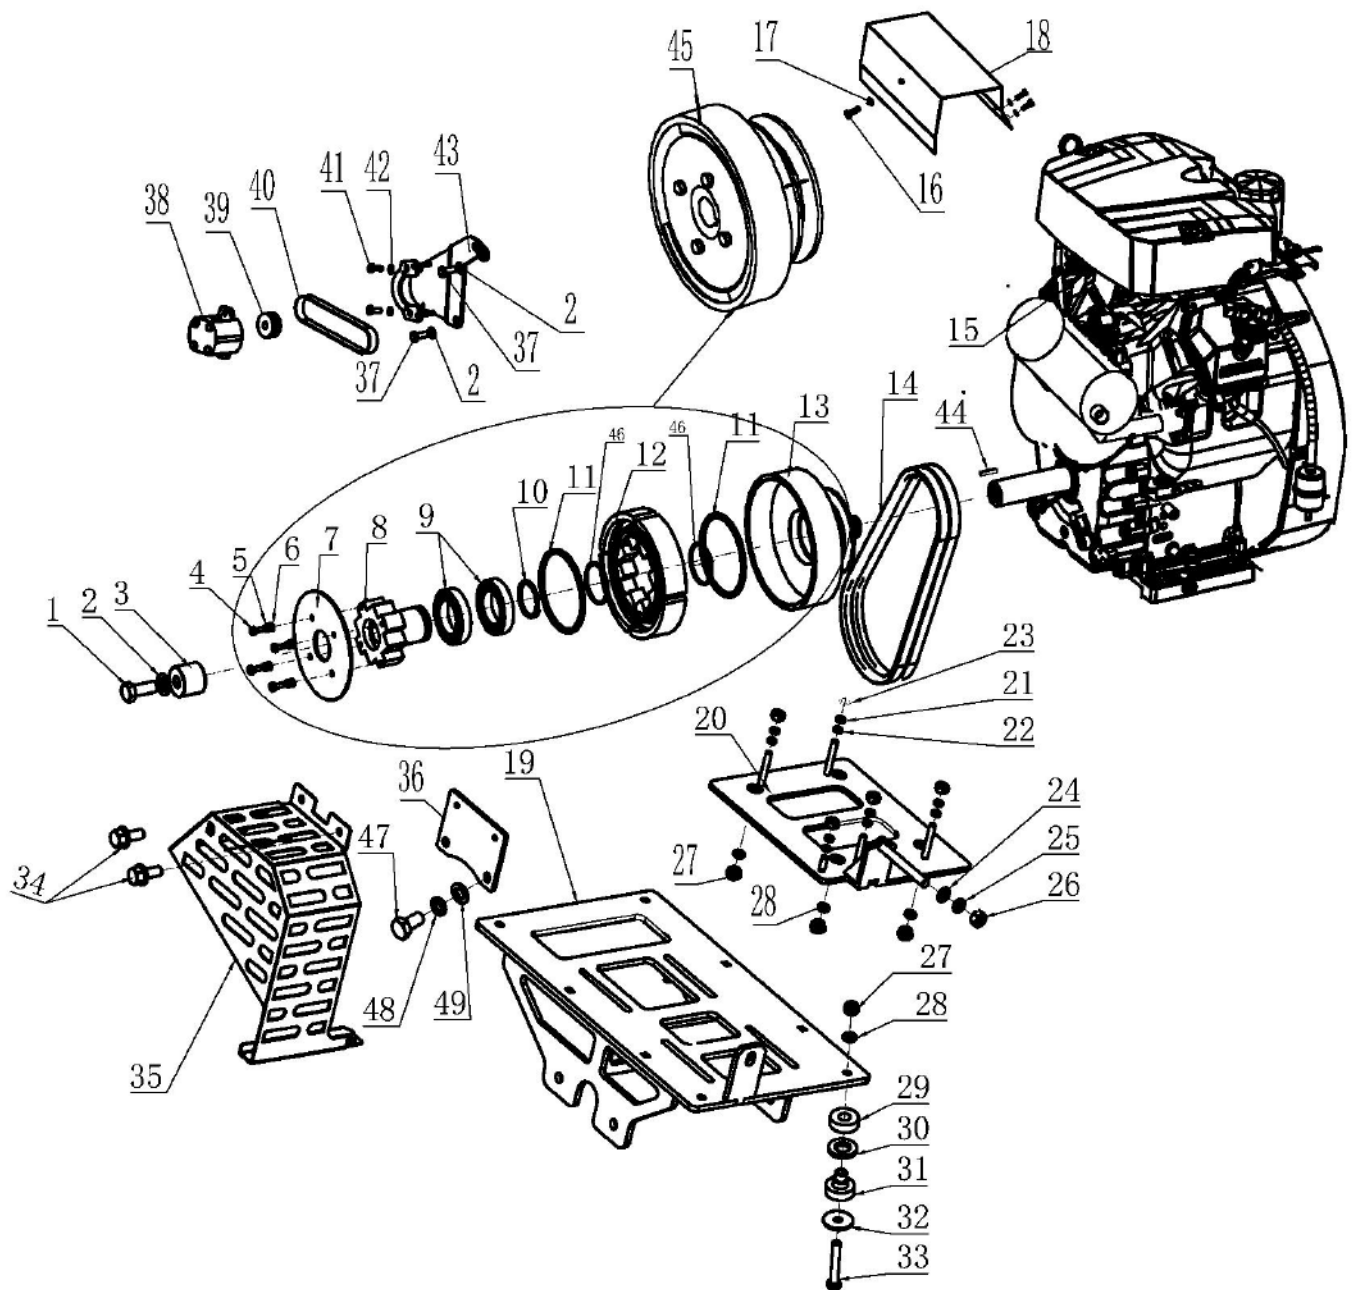

Ride-on Power Trowel Parts List

Engine Assy.

ITEM NO.	PART NO.	QTY	DESCRIPTION
1	GB01112038-Q2	1	Hex. Screw
2	GB1312	4	Spring Washer
3	L0227	1	Retaining Ring
4	GB010616	4	Hex Screw, M6x16
5	GB1306	6	Spring Washer
6	GB1206	6	Washer
7	L0228	1	Cover
8	L0241	1	Bearing Sleeve
9	ZC6010	2	Bearing
10	GB2650	1	Retaining Ring
11	WB029	2	Tension Spring
12	L0242	4	Counter Weight Block
13	L0229	1	Outer Shell
14	WB037	2	Belt
15	DB613477	1	Engine
16	GB010620	3	Hex Screw, M6x20
17	GB1306	3	Spring Washer
18	L0230	1	Protection Cover
19	L0231	1	Bracket
20	L0232	1	Engine Mounting Plate
21	GB1208	5	Washer
22	GB1308	5	Spring Washer
23	GB0808	5	Hex Nut, M12
24	GB1212	1	Washer
25	GB1312	1	Spring Washer
26	GB0812	1	Hex Nut, M12
27	GB1010	8	Lock Nut, M10
28	GB1210	8	Washer
29	WB140	4	Rubber Shock
30	L0244	4	Washer
31	WB140	4	Rubber Shock
32	WB140	4	Washer
33	GB011065	4	Hex Screw, M10x55
34	GB200820	2	Hex Screw, M8x20
35	L0233	1	Belt Guard
36	L0234	1	Inner Plate
37	GB01111420-Q2	3	Hex Screw
38	WB157	1	Gear Pump
39	L0243	1	Pulley
40	WB155	1	Belt
41	GB010825	2	Hex Screw, M8x25
42	GB1308	4	Spring Washer
43	L0235	1	Oil Pump Bracket
44	L0295	1	Key
45	B048	1	Clutch
46	WB030	2	Tension Spring
47	GB01111420-Q2	2	Hex Screw
48	GB1312	2	Spring Washer
49	GB1212	2	Washer