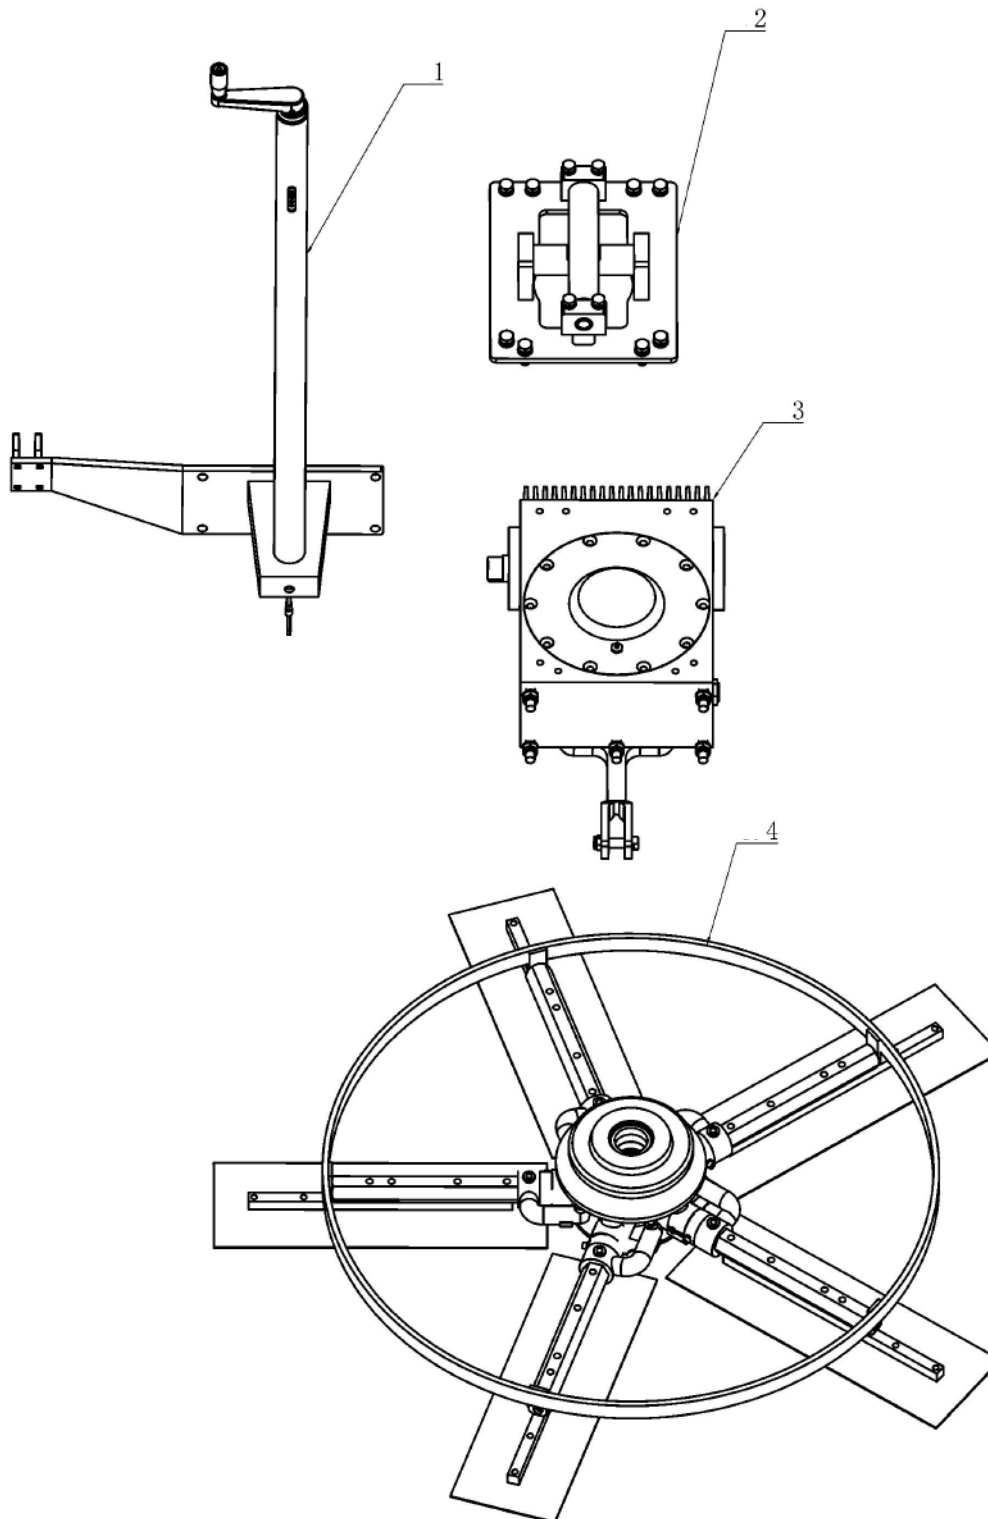

Ride-on Power Trowel Parts List**Spider Assy. with Bearing, Right**

ITEM NO.	PART NO.	QTY	DESCRIPTION
1	L0264	1	Stabilizer Ring
2	L0265	1	Bearing Holder
3	WB279	1	Customized Bearing
4	L0266	1	Blade Lifting Ring
5	GB221035	1	Key
6	L0267	1	Washer
7	GB1312	1	Spring Washer
8	GB021230	1	Socket Head Screw, M12x30
9	L0268	1	Spider Assy., Right
10	GB331001-Q8	5	Grease Fitting
11	L0067	5	Spring, Right
12	L0270	5	Trowel Arm Assy.
13	L0271	5	Finishing Blade
14	GB350830	5	Screw, M8x30
15	GB0808	5	Hex Nut, M8
16	GB010845	20	Hex Screw, M8x45
17	GB1308	20	Spring Washer
18	GB1208	20	Washer
19	GB010850	5	Hex Screw, M8x50
20	L0272	5	Mount, Right
21	GB240840	5	Pin
22	L0273	5	Trowel Arm Extended

ITEM NO.	PART NO.	QTY	DESCRIPTION
1	GB011030	4	Hex Screw, M10x30
2	GB1310	4	Spring Washer
3	GB1210	4	Washer
4	L0274	1	Oil Cylinder Hanging Angle
5	GB1208	4	Washer
6	GB1308	4	Spring Washer
7	GB010830	4	Hex Screw, M10x30
8	WB132	1	Screw, M8x58
9	ZI10A	1	Bearing
10	GB1208	2	Washer
11	GB1008	1	Lock Nut, M8
12	WB133	1	Screw, M10x61
13	L0293	2	Cylinder Liner
14	GB1210	2	Washer
15	GB1010	1	Lock Nut, M10
16	WB167	1	Cylinder
17	WB150	1	Dust Cap
18		1	Hose Clamp
19	GB0810	1	Hex Nut, M10

ITEM NO.	PART NO.	QTY	DESCRIPTION
1	GB020820	4	Socket Head Screw, M8x20
2	GB020825	4	Socket Head Screw, M8x25
3	L0278	4	Connecting Flange
4	GB220520	4	Key
5	WB306	2	U-joint
6	GB020825	16	Socket Head Screw, M8x25
7	GB1308	16	Spring Washer
8	L0279	1	Pulley
9	GB050816	2	Socket Head Screw, M8x16
10	GB0814	4	Hex Nut, M14
11	GB1314	4	Spring Washer
12	GB1214	8	Washer
13	ZF207UCFL	2	Bearing Holder
14	GB011440	4	Hex Screw, M14x40
15	GB220860	1	Key
16	WB315	1	Driving Shaft