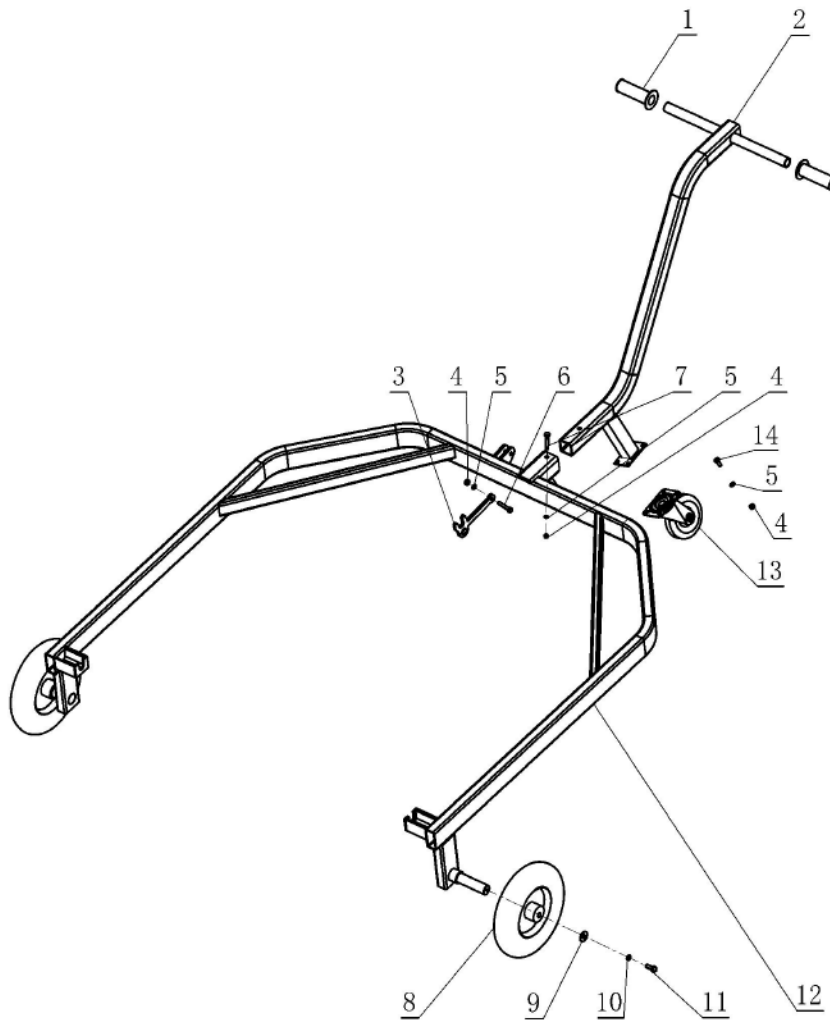

ITEM NO.	PART NO.	QTY	DESCRIPTION
1	WY312	2	Handle Grip
2	L0290	1	Handle
3	WB054	1	F-shaped Hook
4	GB1008	6	Lock Nut, M8
5	GB1208	6	Washer
6	GB010840	1	Hex Screw, M8x40
7	GB010865	1	Hex Screw, M8x65
8	WB366	2	Wheel
9	GB12102802	2	Washer
10	GB1210	2	Washer
11	GB011025	2	Hex Screw, M10x25
12	L0291	1	Frame
13	WB280	1	Universal Caster
14	GB010820	4	Hex Screw, M8x20