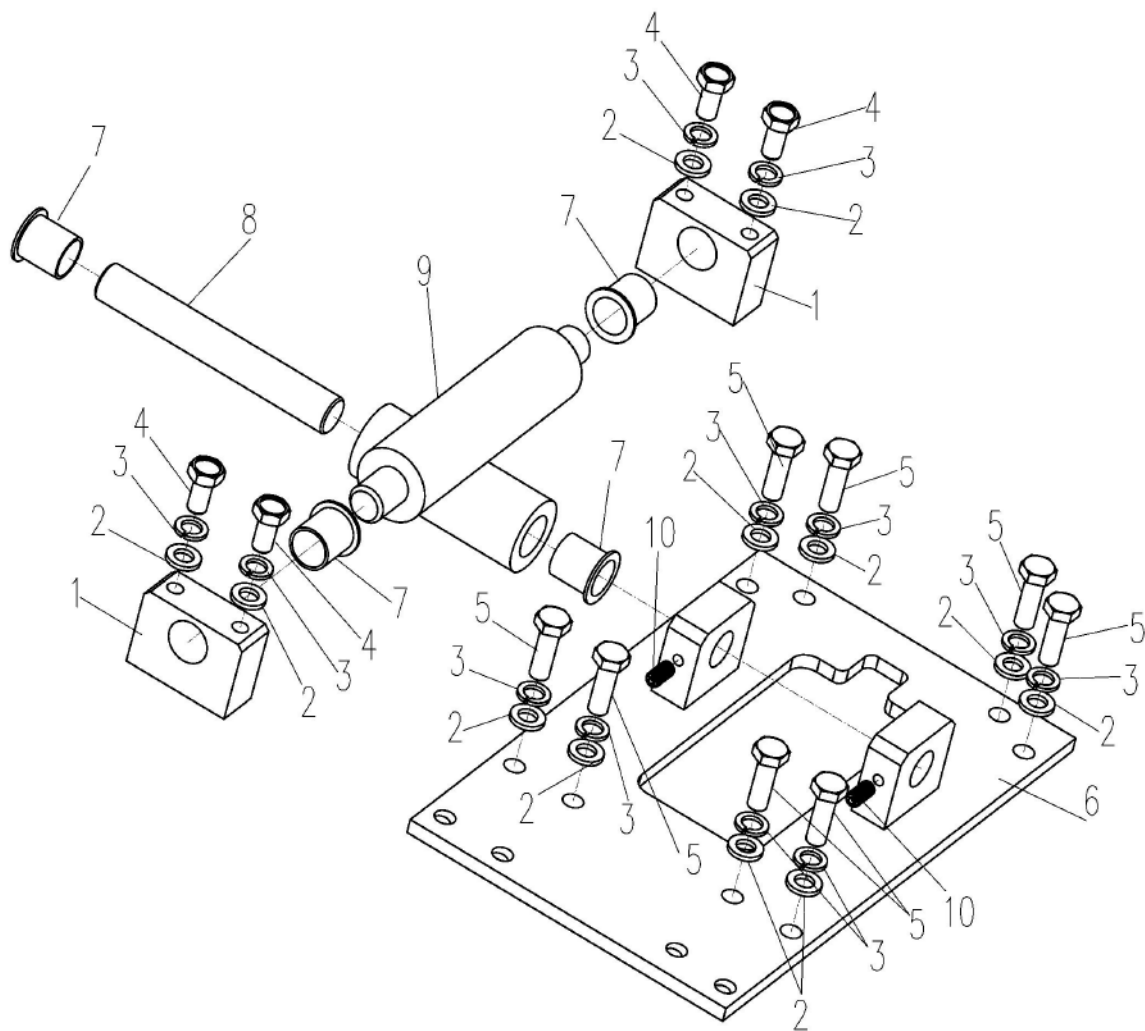

Ride-on Power Trowel Parts List**Control Pedal Assy.**

ITEM NO.	PART NO.	QTY	DESCRIPTION
1	GB010820	4	Hex Screw, M8x20
2	GB1308	4	Spring Washer
3	GB1208	4	Washer
4	L0236	1	Cover, Front
5	GB200612	14	Screw, M6x12
6	L0237	1	Pedal, Right
7	GB0808	1	Hex Nut, M8
8	GB020825-Q1	1	Socket Head Screw, M8x25
9	WB117	1	Throttle Cable
10	GB020635	2	Socket Head Screw, M6x35
11	L0023	1	Hook
12	WB055	1	Tension Spring
13	GB020635	2	Socket Head Screw, M6x35
14	L0022	1	Spacer Block
15	L0021	1	Pedal, Throttle
16	GB150525	6	Screw, M5x25
17	GB1006	4	Lock Nut, M6
18	L0024	1	Pedal, Flameout
19	GB0812	1	Hex Nut, M8
20	WB098	1	Engine Stop Switch
21	L0238	1	Pedal, Left
22	L0239	1	Access Hole Cover

Ride-on Power Trowel Parts List**Guard Ring Assy.**

ITEM NO.	PART NO.	QTY	DESCRIPTION
1	L0245	1	Label Plate
2	GB380616	4	Socket Head Screw, M6x16
3	GB1306	6	Spring Washer
4	GB1206	10	Washer
5	WB226	2	LED Light
6	GB010825	5	Hex Screw, M8x25
7	GB1308	5	Spring Washer
8	GB1208	5	Washer
9	GB1006	4	Lock Nut, M6
10	GB010640	2	Hex Screw, M6x40
11	GB291016	6	Hose Clamp
12	WB064	1	Tee Joint
13	L0246	1	Connecting Plate
14	WB115	1	Copper Valve
15	GB1304	2	Spring Washer
16	GB150410	2	Screw, M4x16
17	L0247	1	Plastering Trowel Holder
18	GB010650	2	Hex Screw, M6x50
19	L0248	1	Water Tank
20	WB106	1	Screw, M10x210
21	WB087	1	Elbow Joint
22	WB069	1	Water Pump
23	GB150510	4	Screw
24	GB1305	4	Spring Washer
25	GB1205	4	Washer
26	L0249	1	Battery Pressing Plate
27	GB0816-Q7	2	Wing Nut, M6
28	L0250	2	Battery Lifting Screw
29	WY678	1	Battery
30	L0251	1	Guard Ring
31	WB043	2	Customized Joint
32	WB044	2	Connector
33	WB042	2	Atomizing Nozzle
34	WB152	1	Water Tank Cap

ITEM NO.	PART NO.	QTY	DESCRIPTION
1	I0276	2	Aluminum Fixing Block
2	GB1210	12	Washer
3	GB1310	12	Spring Washer
4	GB011035	4	Hex Screw, M10x35
5	GB011030	8	Hex Screw, M10x30
6	L0254	1	Connecting Frame, Right
7	WB094	4	Copper Sleeve
8	L0275	1	Shaft
9	L0255	1	Shaft
10	GB050816	2	Socket Head Screw, M8x16