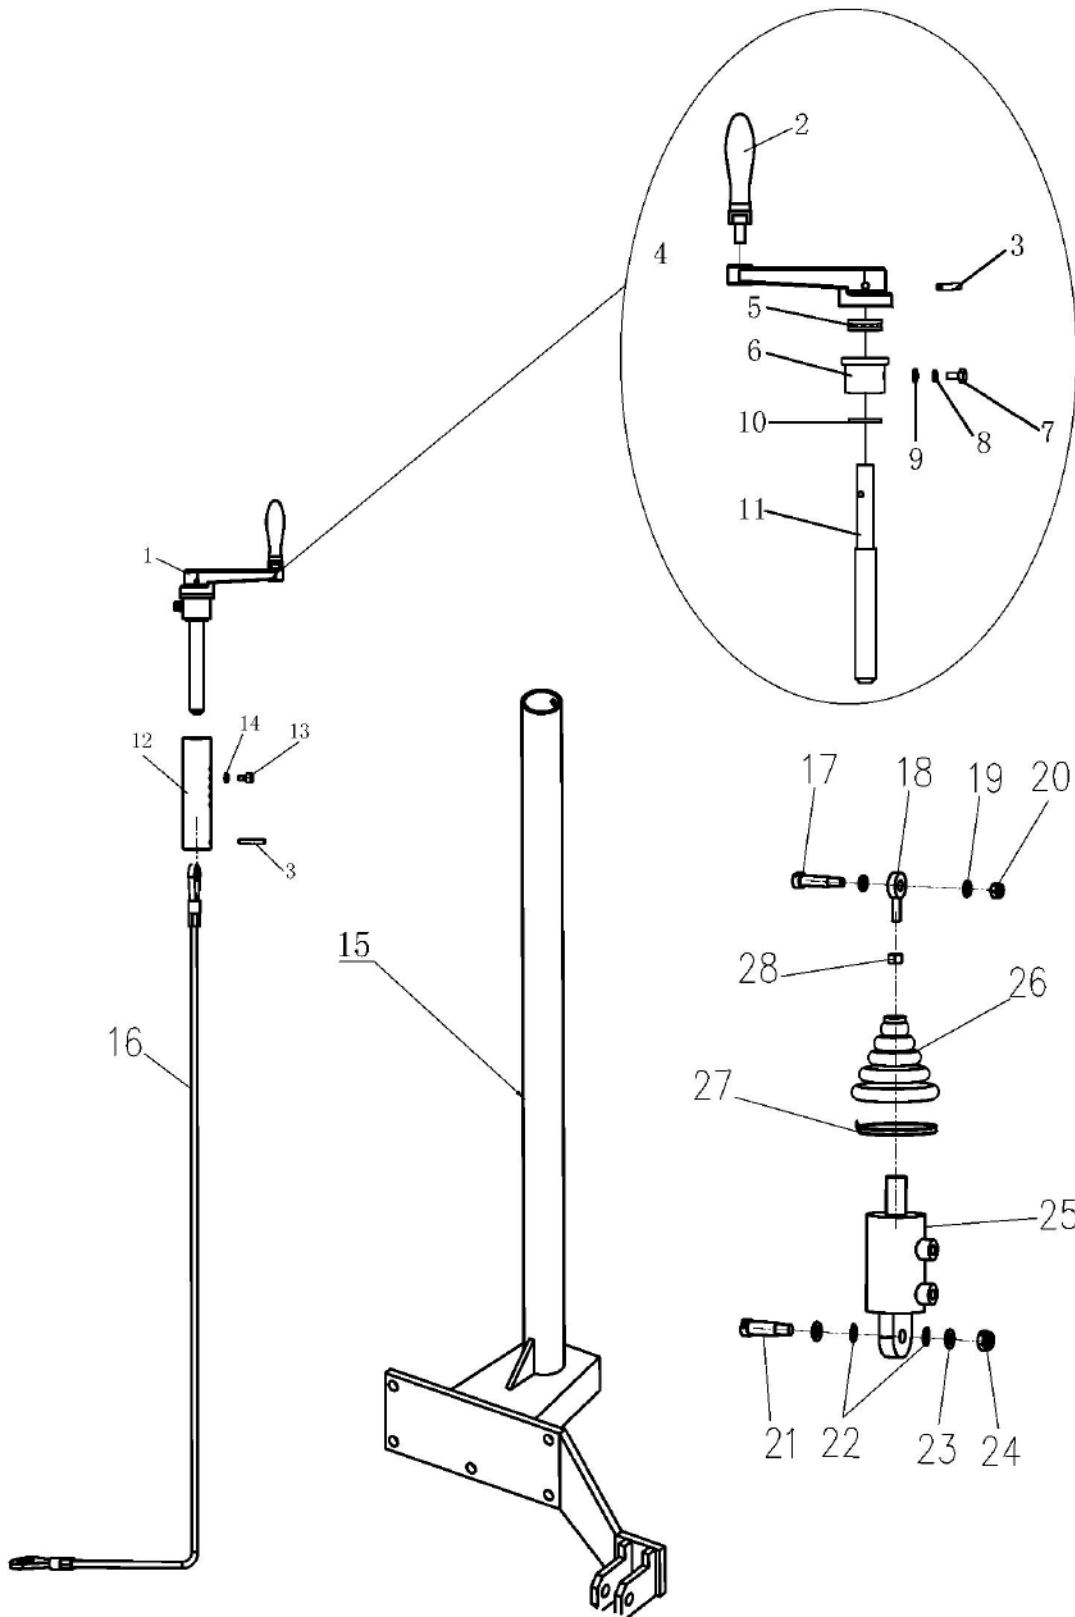

Ride-on Power Trowel Parts List

Pitch Control Lever Assy., Left

ITEM NO.	PART NO.	QTY	DESCRIPTION
1	B006	1	Handle Assy.
2	WB039	1	Handle
3	GB240530	2	Pin
4	L0030	1	Handle
5	ZC51103	1	Bearing
6	L0031	1	Bearing Holder
7	GB010612	1	Hex Screw, M6x12
8	GB1306	1	Spring Washer
9	GB1206	1	Washer
10	GB1215	1	Washer
11	L0032	1	Lead Screw
12	L0294	1	Regulation Sleeve
13	GB020608	1	Socket Head Screw, M6x8
14	GB1306	1	Spring Washer
15	L0282	1	Bending Plate, Left
16	WB092	1	Cable
17	WB132	1	Screw, M8x58
18	ZI10A	1	Bearing
19	GB1208	2	Washer
20	GB1008	1	Lock Nut, M8
21	WB133	1	Screw, M10x61
22	L0293	2	Cylinder Liner
23	GB1210	2	Washer
24	GB1010	1	Lock Nut, M10
25	WB166	1	Cylinder
26	WB150	1	Dust Cap
27	GB294064	1	Hose Clamp
28	GB0810	1	Hex Nut, M10