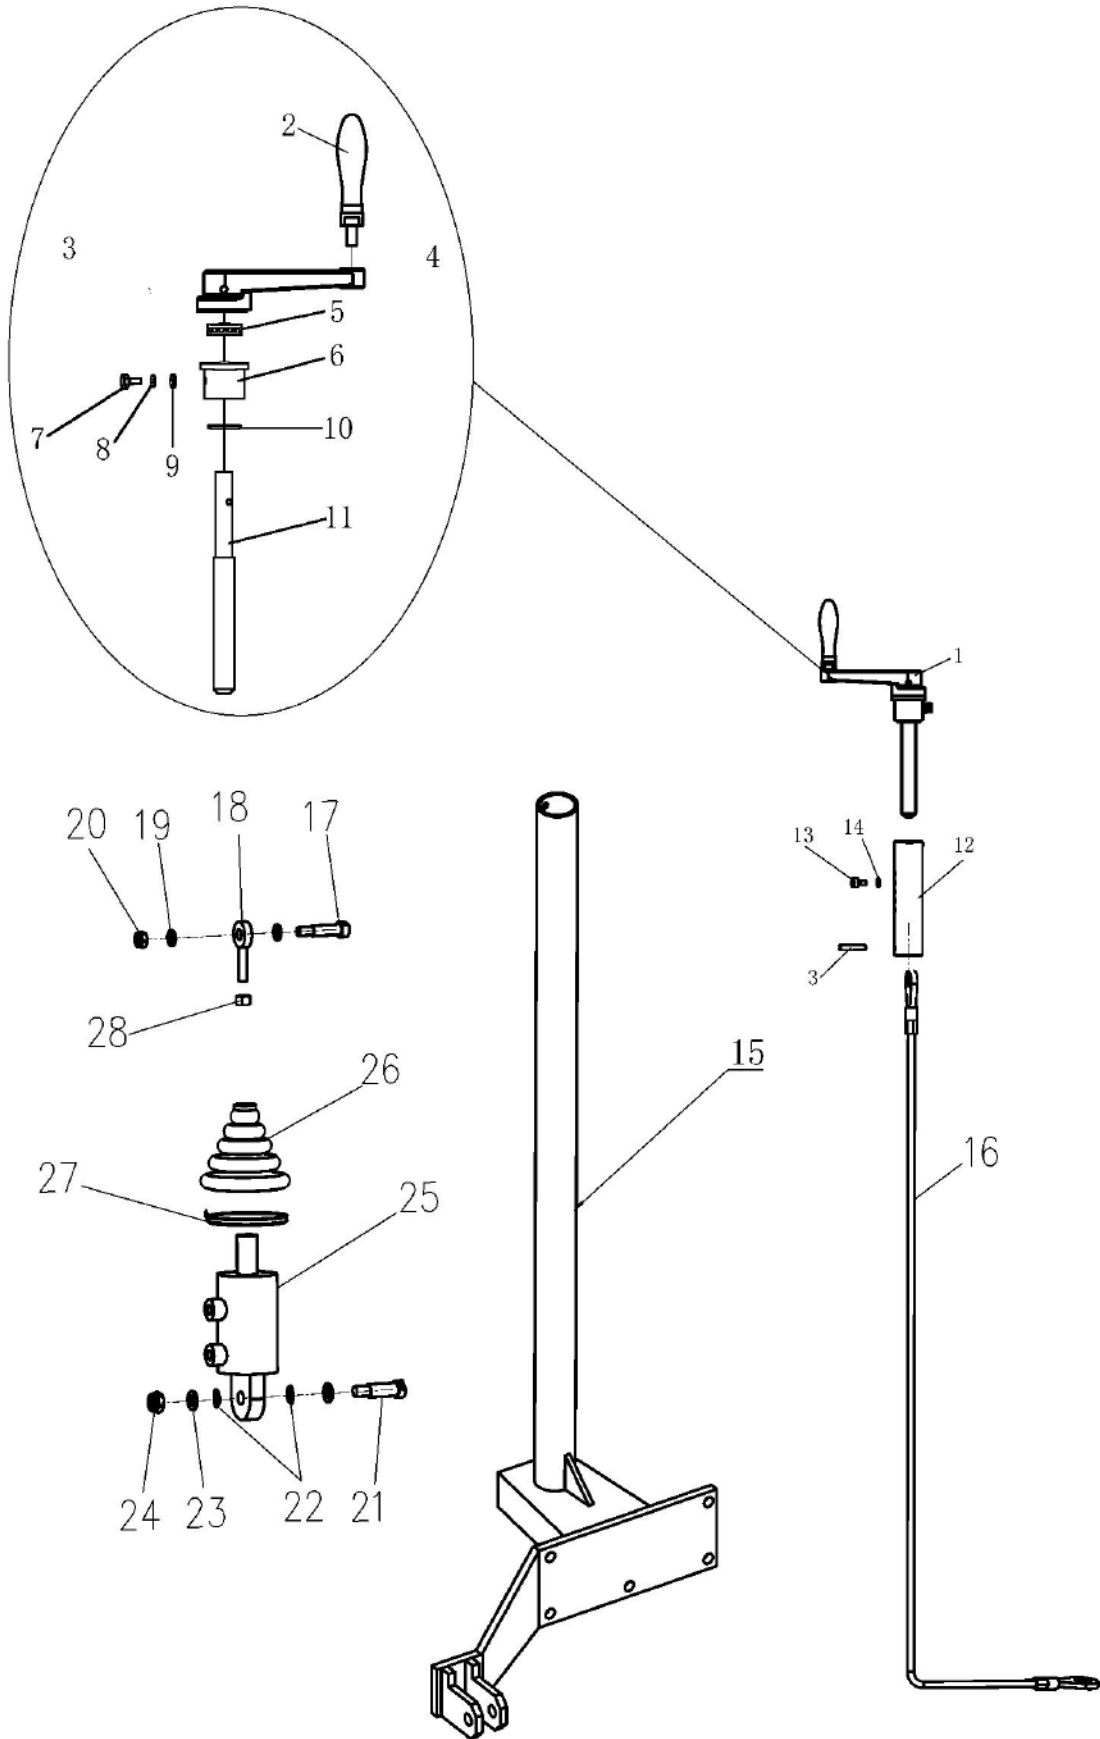

Ride-on Power Trowel Parts List

Pitch Control Lever Assy., Right

ITEM NO.	PART NO.	QTY	DESCRIPTION
1	B006	1	Handle Assy.
2	WB039	1	Handle
3	GB240530	2	Pin
4	L0030	1	Handle
5	ZC51103	1	Bearing
6	L0031	1	Bearing Holder
7	GB010612	1	Hex Screw, M6x12
8	GB1306	1	Spring Washer
9	GB1206	1	Washer
10	GB1215	1	Washer
11	L0032	1	Lead Screw
12	L0294	1	Regulation Sleeve
13	GB020608	1	Socket Head Screw, M6x8
14	GB1306	1	Spring Washer
15	L0253	1	Bending Plate, Right
16	WB092	1	Cable
17	WB132	1	Screw, M8x58
18	ZI10A	1	Bearing
19	GB1208	2	Washer
20	GB1008	1	Lock Nut, M8
21	WB133	1	Screw, M10x61
22	L0293	2	Cylinder Liner
23	GB1210	2	Washer
24	GB1010	1	Lock Nut, M10
25	WB166	1	Cylinder
26	WB150	1	Dust Cap
27		1	Hose Clamp
28	GB0810	1	Hex Nut, M10