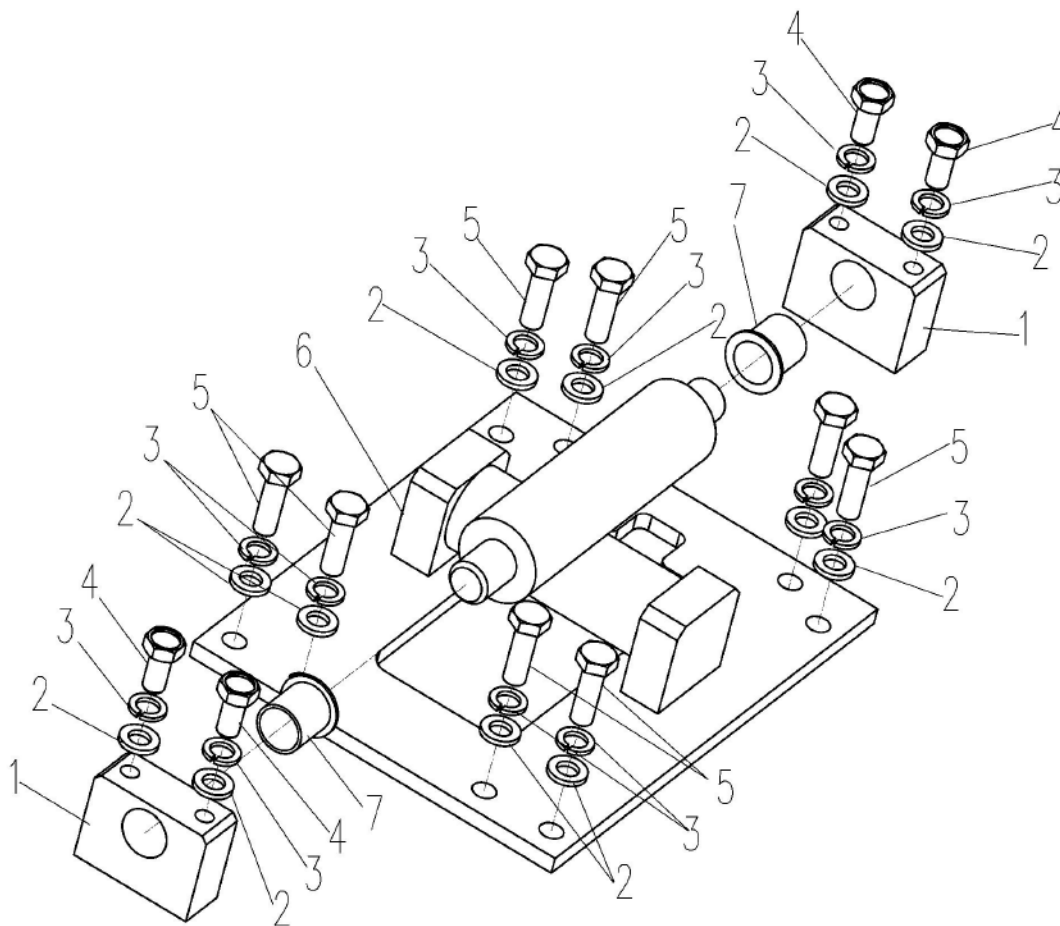

Ride-on Power Trowel Parts List**Spider Assy. with Bearing, Right**

ITEM NO.	PART NO.	QTY	DESCRIPTION
1	L0264	1	Stabilizer Ring
2	L0265	1	Bearing Holder
3	WB279	1	Customized Bearing
4	L0266	1	Blade Lifting Ring
5	GB221035	1	Key
6	L0267	1	Washer
7	GB1312	1	Spring Washer
8	GB021230	1	Socket Head Screw, M12x30
9	L0268	1	Spider Assy., Right
10	GB331001-Q8	5	Grease Fitting
11	L0067	5	Spring, Right
12	L0270	5	Trowel Arm Assy.
13	L0271	5	Finishing Blade
14	GB350830	5	Screw, M8x30
15	GB0808	5	Hex Nut, M8
16	GB010845	20	Hex Screw, M8x45
17	GB1308	20	Spring Washer
18	GB1208	20	Washer
19	GB010850	5	Hex Screw, M8x50
20	L0272	5	Mount, Right
21	GB240840	5	Pin
22	L0273	5	Trowel Arm Extended

ITEM NO.	PART NO.	QTY	DESCRIPTION
1	GB011030	4	Hex Screw, M10x30
2	GB1310	4	Spring Washer
3	GB1210	4	Washer
4	L0274	1	Oil Cylinder Hanging Angle
5	GB1208	4	Washer
6	GB1308	4	Spring Washer
7	GB010830	4	Hex Screw, M10x30
8	WB132	1	Screw, M8x58
9	ZI10A	1	Bearing
10	GB1208	2	Washer
11	GB1008	1	Lock Nut, M8
12	WB133	1	Screw, M10x61
13	L0293	2	Cylinder Liner
14	GB1210	2	Washer
15	GB1010	1	Lock Nut, M10
16	WB167	1	Cylinder
17	WB150	1	Dust Cap
18		1	Hose Clamp
19	GB0810	1	Hex Nut, M10

ITEM NO.	PART NO.	QTY	DESCRIPTION
1	GB020820	4	Socket Head Screw, M8x20
2	GB020825	4	Socket Head Screw, M8x25
3	L0278	4	Connecting Flange
4	GB220520	4	Key
5	WB306	2	U-joint
6	GB020825	16	Socket Head Screw, M8x25
7	GB1308	16	Spring Washer
8	L0279	1	Pulley
9	GB050816	2	Socket Head Screw, M8x16
10	GB0814	4	Hex Nut, M14
11	GB1314	4	Spring Washer
12	GB1214	8	Washer
13	ZF207UCFL	2	Bearing Holder
14	GB011440	4	Hex Screw, M14x40
15	GB220860	1	Key
16	WB315	1	Driving Shaft

ITEM NO.	PART NO.	QTY	DESCRIPTION
1	I0276	2	Aluminum Fixing Block
2	GB1210	12	Washer
3	GB1310	12	Spring Washer
4	GB011035	4	Hex Screw, M10x35
5	GB011030	8	Hex Screw, M10x30
6	L0283	1	Connecting Frame, Left
7	WB094	4	Copper Sleeve