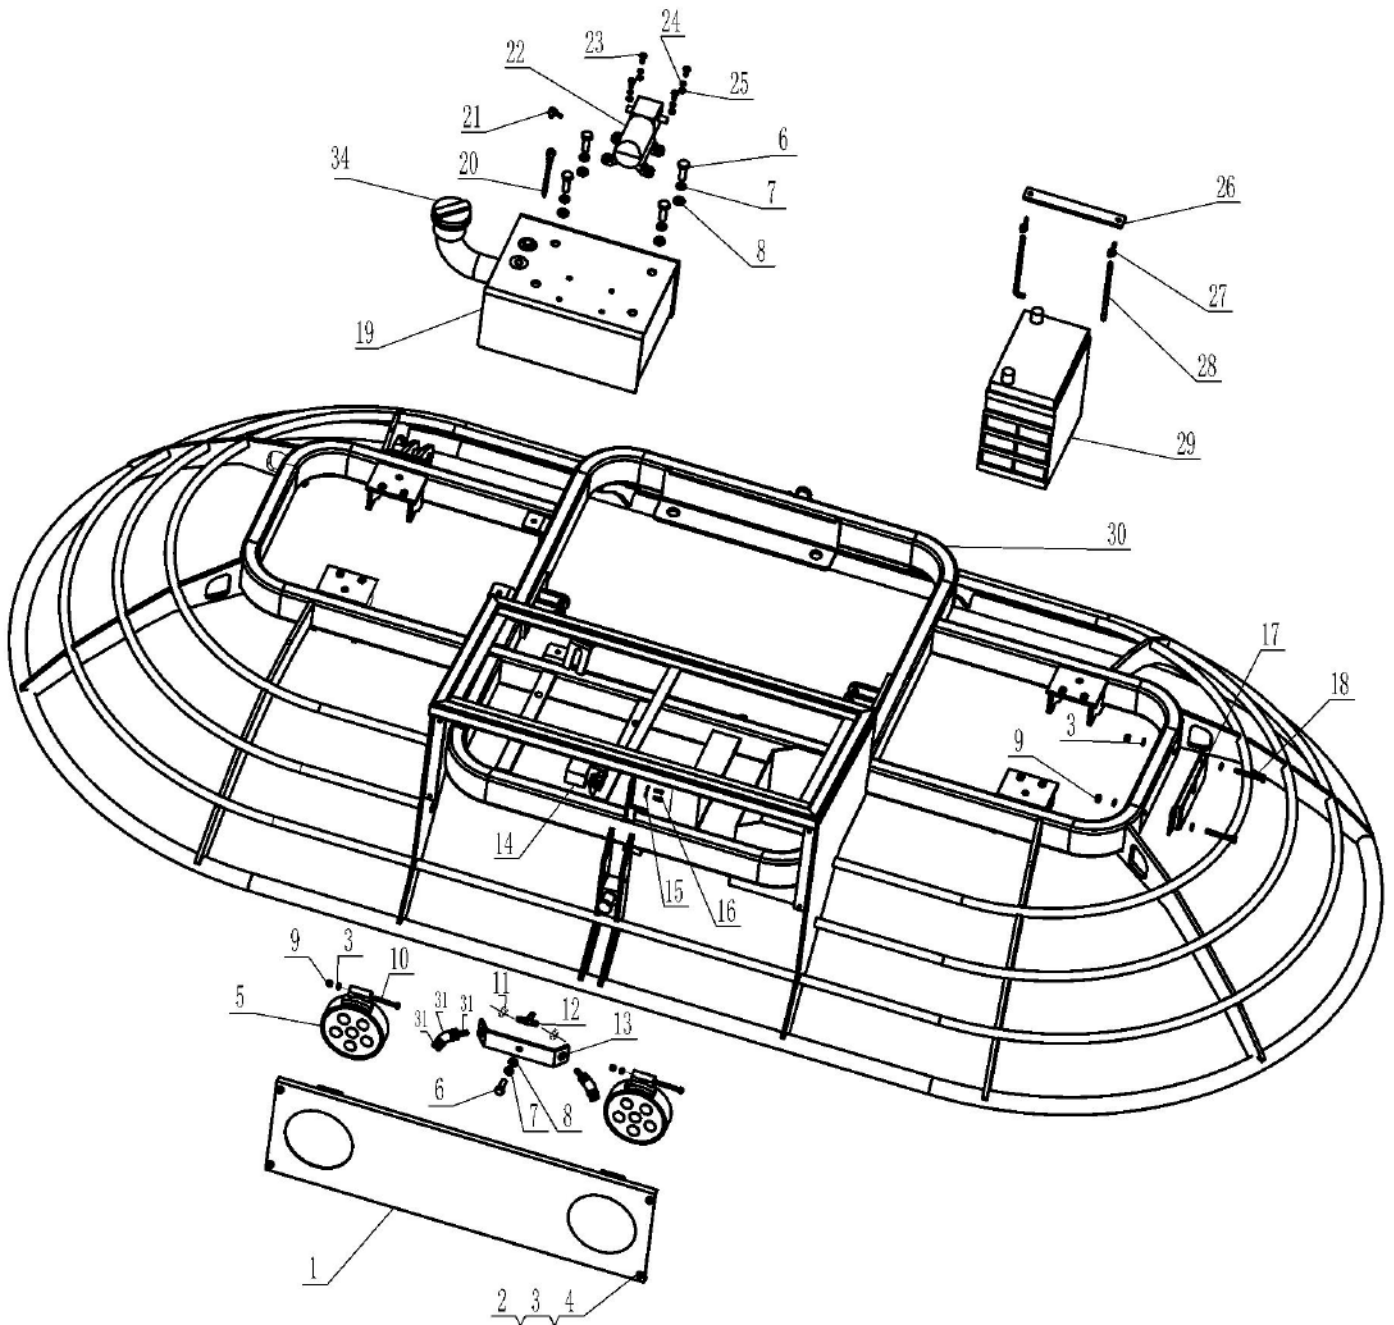

Ride-on Power Trowel Parts List

Guard Ring Assy.

ITEM NO.	PART NO.	QTY	DESCRIPTION
1	L0245	1	Label Plate
2	GB380616	4	Socket Head Screw, M6x16
3	GB1306	6	Spring Washer
4	GB1206	10	Washer
5	WB226	2	LED Light
6	GB010825	5	Hex Screw, M8x25
7	GB1308	5	Spring Washer
8	GB1208	5	Washer
9	GB1006	4	Lock Nut, M6
10	GB010640	2	Hex Screw, M6x40
11	GB291016	6	Hose Clamp
12	WB064	1	Tee Joint
13	L0246	1	Connecting Plate
14	WB115	1	Copper Valve
15	GB1304	2	Spring Washer
16	GB150410	2	Screw, M4x16
17	L0247	1	Plastering Trowel Holder
18	GB010650	2	Hex Screw, M6x50
19	L0248	1	Water Tank
20	WB106	1	Screw, M10x210
21	WB087	1	Elbow Joint
22	WB069	1	Water Pump
23	GB150510	4	Screw
24	GB1305	4	Spring Washer
25	GB1205	4	Washer
26	L0249	1	Battery Pressing Plate
27	GB0816-Q7	2	Wing Nut, M6
28	L0250	2	Battery Lifting Screw
29	WY678	1	Battery
30	L0251	1	Guard Ring
31	WB043	2	Customized Joint
32	WB044	2	Connector
33	WB042	2	Atomizing Nozzle
34	WB152	1	Water Tank Cap