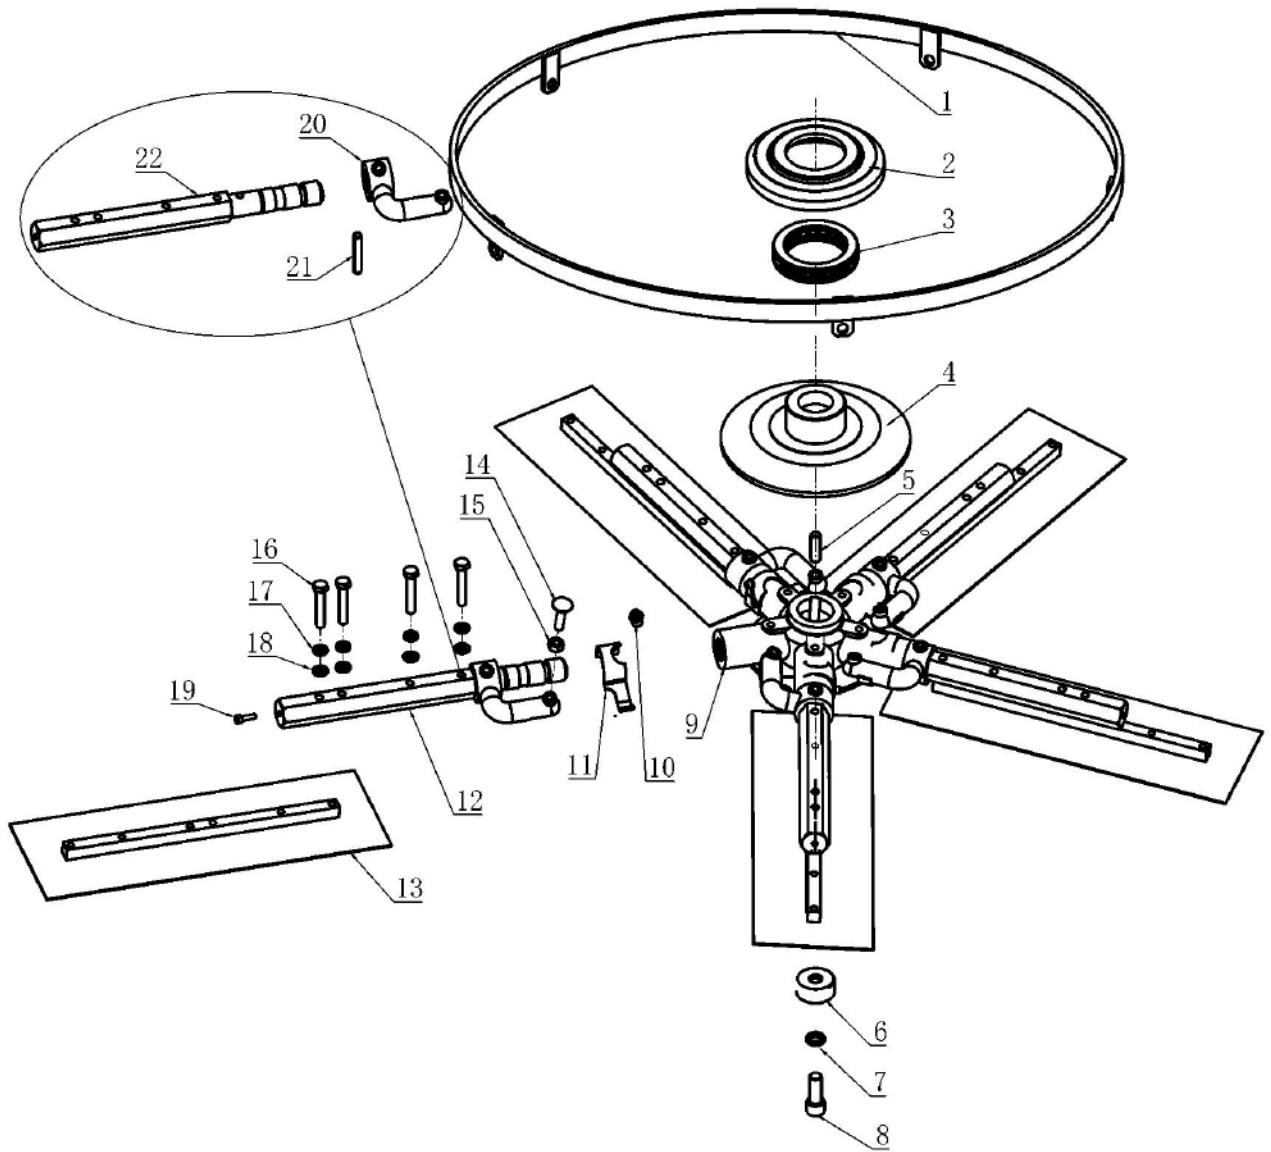

Ride-on Power Trowel Parts List

Spider Assy. with Bearing, Left

ITEM NO.	PART NO.	QTY	DESCRIPTION
1	L0264		Stabilizer Ring
2	L0265		Bearing Holder
3	WB279		Customized Bearing
4	L0266		Blade Lifting Ring
5	GB221035		Key
6	L0267		Washer
7	GB1312		Spring Washer
8	GB021230		Socket Head Screw, M12x30
9	L0287		Spider Assy., Left
10	GB331001-Q8		Grease Fitting
11	L0075		Spring, Left
12	L0288		Trowel Arm Assy., Left
13	L0271		Finishing Blade
14	GB350830		Screw, M8x30
15	GB0808		Hex Nut, M8
16	GB010845		Hex Screw, M8x45
17	GB1308		Spring Washer
18	GB1208		Washer
19	GB010820		Hex Screw, M8x50
20	L0289		Mount, Left
21	GB240840		Pin
22	L0273		Trowel Arm Extended