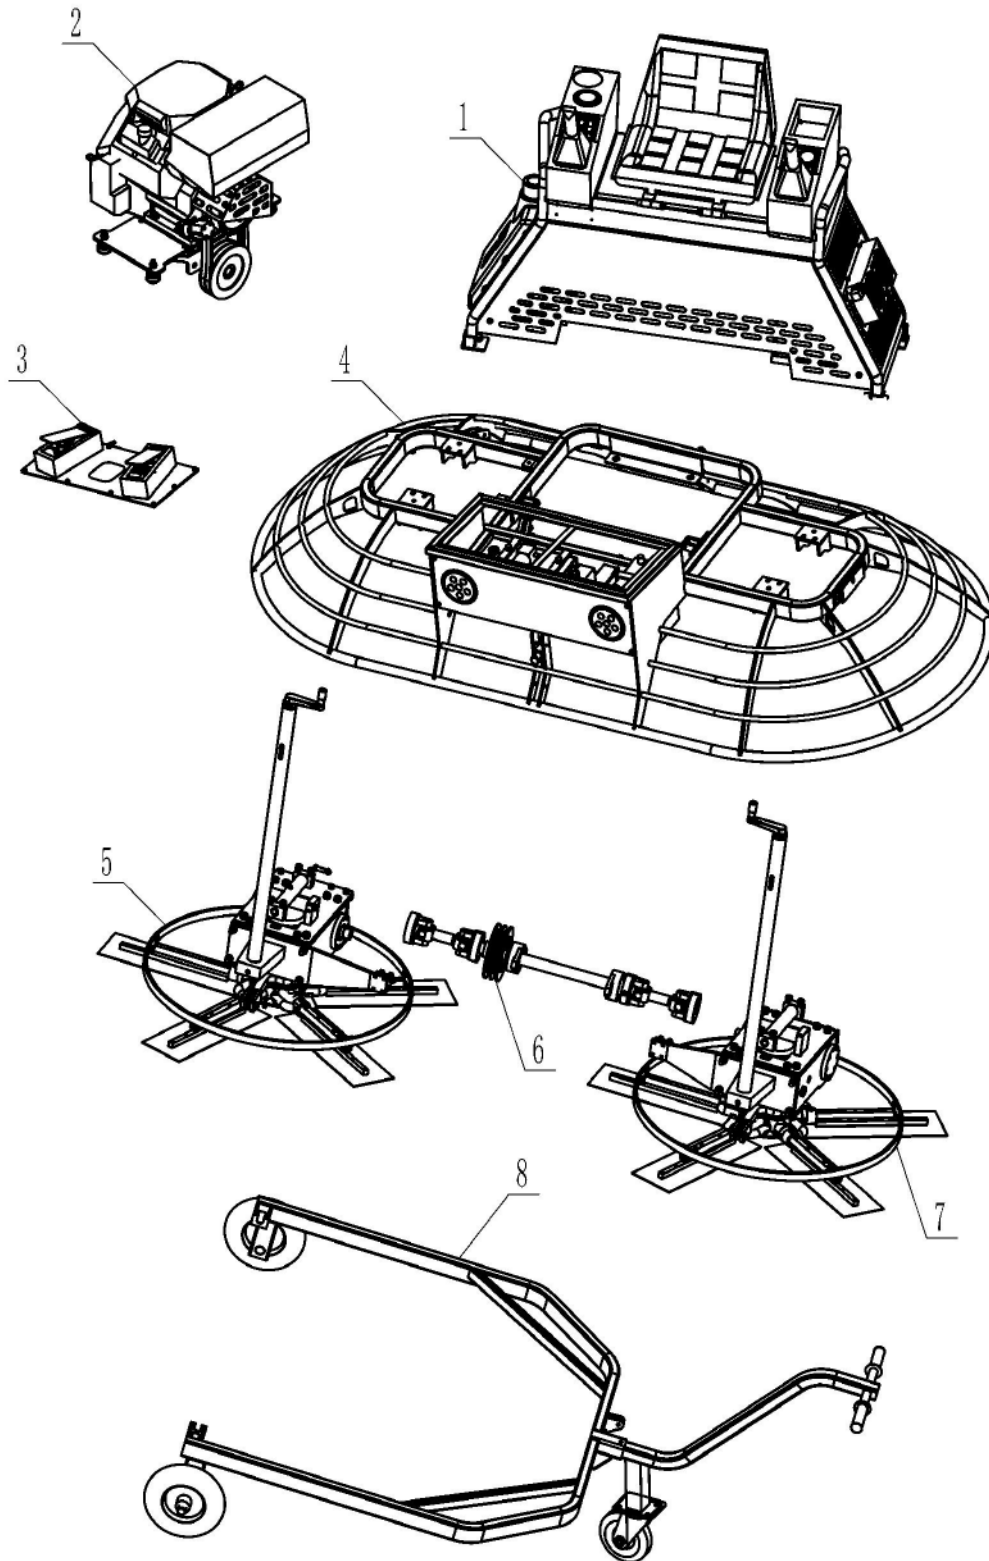

TOMAHAWK

TRT46V
RIDE-ONPOWER TROWEL

Parts Manual

ITEM NO.	PART NO.	QTY	DESCRIPTION
1	B070	1	Frame Assy.
2	B071	1	Engine Assy.
3	B072	1	Control Pedal Assy.
4	B073	1	Guard Ring Assy.
5	B074	1	Right Working System Assy.
6	B075	1	Driving System Assy.
7	B076	1	Left Working System Assy.
8	B077	1	Trolley Wheel Assy.

Ride-on Power Trowel Parts List**Frame Assy.**

ITEM NO.	PART NO.	QTY	DESCRIPTION
1	GB011020	6	Hex Head Screw, M10x20
2	GB1310	10	Spring Washer
3	WY673	1	Oil Tank
4	GB020820	2	Socket Head Screw, M8x20
5	GB1308	12	Spring Washer
6	L0221	1	Cover
7	L0220	1	Frame
8	GB010820	2	Hex Head Screw, M8x20
9	GB010816	4	Hex Head Screw, M8x16
10	GB1208	8	Washer
11	GB1010	4	Lock Nut, M10
12	GB1210	4	Washer
13	GB011030	4	Hex Head Screw, M10x30
14	WB141	1	Level Gauge
15	L0222	1	Welding Cover
16	WB142	1	Hydraulic Air Filter
17	GB1205	3	Washer
18	GB150510	3	Screw
19	GB1306	18	Spring Washer
20	GB010620	2	Hex Head Screw, M6x20
21	WB154	1	Return Oil Filter
22	GB1006	4	Lock Nut, M6
23	GB1206	20	Washer
24	WB121	1	Cooler
25	GB380625	4	Socket Head Screw, M6x25
26	GB380616	4	Socket Head Screw, M6x16
27	WB093	1	USB Connector
28	WB078	1	Timing & Volt Meter
29	L0223	1	Handle Holder, Left
30	WB174	1	Handle, Left
31	L0240	2	Pin Shaft
32	GB2612	4	Retaining Ring
33	L0224	1	Handle Holder, Right
34	WB170	1	Pressure Gage
35	WB175	1	Handle, Right
36	L0225	1	Heat Shield
37	GB1012	2	Lock Nut, M12
38	GB021275	2	Socket Head Screw, M12x75
39	I0226	1	Hinger Frame
40	GB0808	4	Hex Nut, M8
41	WY664	1	Seat
42	WY077	2	Light Switch
43	WB125	1	Key Switch
44	WB151	1	Oil Tank Cap With Lock