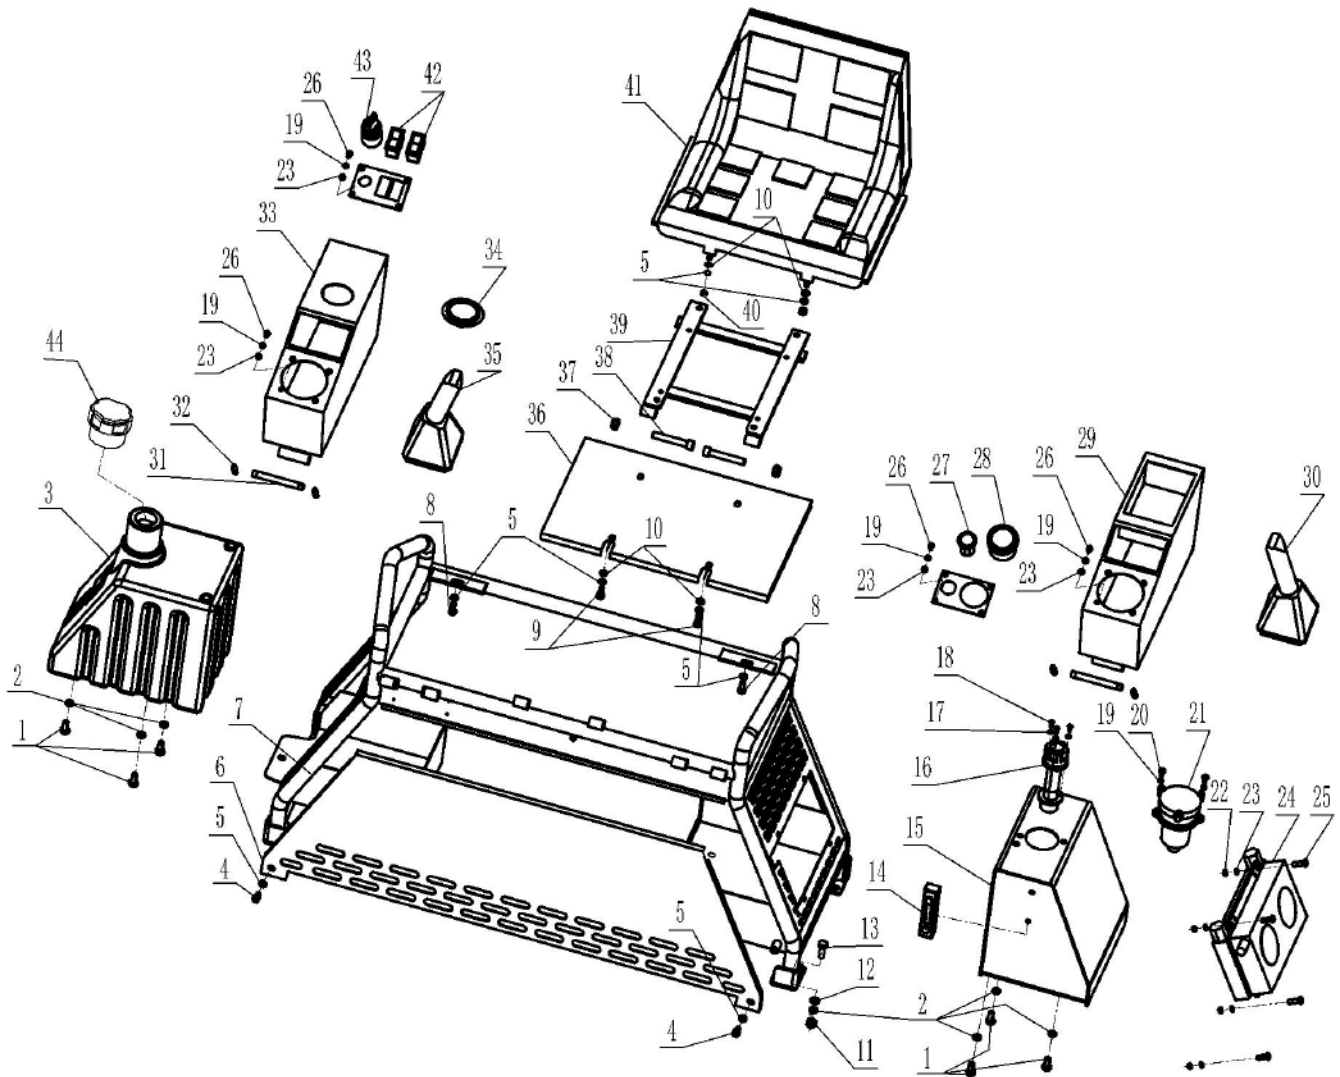

TOMAHAWK

TRT46V
RIDE-ONPOWER TROWEL

Parts Manual

ITEM NO.	PART NO.	QTY	DESCRIPTION
1	B070	1	Frame Assy.
2	B071	1	Engine Assy.
3	B072	1	Control Pedal Assy.
4	B073	1	Guard Ring Assy.
5	B074	1	Right Working System Assy.
6	B075	1	Driving System Assy.
7	B076	1	Left Working System Assy.
8	B077	1	Trolley Wheel Assy.

Ride-on Power Trowel Parts List**Frame Assy.**

ITEM NO.	PART NO.	QTY	DESCRIPTION
1	GB011020	6	Hex Head Screw, M10x20
2	GB1310	10	Spring Washer
3	WY673	1	Oil Tank
4	GB020820	2	Socket Head Screw, M8x20
5	GB1308	12	Spring Washer
6	L0221	1	Cover
7	L0220	1	Frame
8	GB010820	2	Hex Head Screw, M8x20
9	GB010816	4	Hex Head Screw, M8x16
10	GB1208	8	Washer
11	GB1010	4	Lock Nut, M10
12	GB1210	4	Washer
13	GB011030	4	Hex Head Screw, M10x30
14	WB141	1	Level Gauge
15	L0222	1	Welding Cover
16	WB142	1	Hydraulic Air Filter
17	GB1205	3	Washer
18	GB150510	3	Screw
19	GB1306	18	Spring Washer
20	GB010620	2	Hex Head Screw, M6x20
21	WB154	1	Return Oil Filter
22	GB1006	4	Lock Nut, M6
23	GB1206	20	Washer
24	WB121	1	Cooler
25	GB380625	4	Socket Head Screw, M6x25
26	GB380616	4	Socket Head Screw, M6x16
27	WB093	1	USB Connector
28	WB078	1	Timing & Volt Meter
29	L0223	1	Handle Holder, Left
30	WB174	1	Handle, Left
31	L0240	2	Pin Shaft
32	GB2612	4	Retaining Ring
33	L0224	1	Handle Holder, Right
34	WB170	1	Pressure Gage
35	WB175	1	Handle, Right
36	L0225	1	Heat Shield
37	GB1012	2	Lock Nut, M12
38	GB021275	2	Socket Head Screw, M12x75
39	I0226	1	Hinger Frame
40	GB0808	4	Hex Nut, M8
41	WY664	1	Seat
42	WY077	2	Light Switch
43	WB125	1	Key Switch
44	WB151	1	Oil Tank Cap With Lock