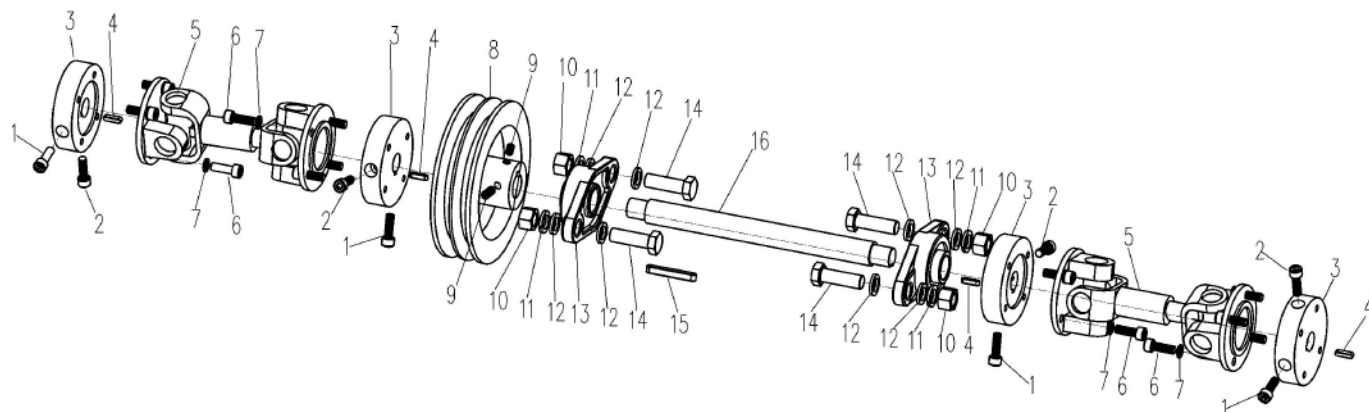

ITEM NO.	PART NO.	QTY	DESCRIPTION
1	GB020820	4	Socket Head Screw, M8x20
2	GB020825	4	Socket Head Screw, M8x25
3	L0278	4	Connecting Flange
4	GB220520	4	Key
5	WB306	2	U-joint
6	GB020825	16	Socket Head Screw, M8x25
7	GB1308	16	Spring Washer
8	L0279	1	Pulley
9	GB050816	2	Socket Head Screw, M8x16
10	GB0814	4	Hex Nut, M14
11	GB1314	4	Spring Washer
12	GB1214	8	Washer
13	ZF207UCFL	2	Bearing Holder
14	GB011440	4	Hex Screw, M14x40
15	GB220860	1	Key
16	WB315	1	Driving Shaft