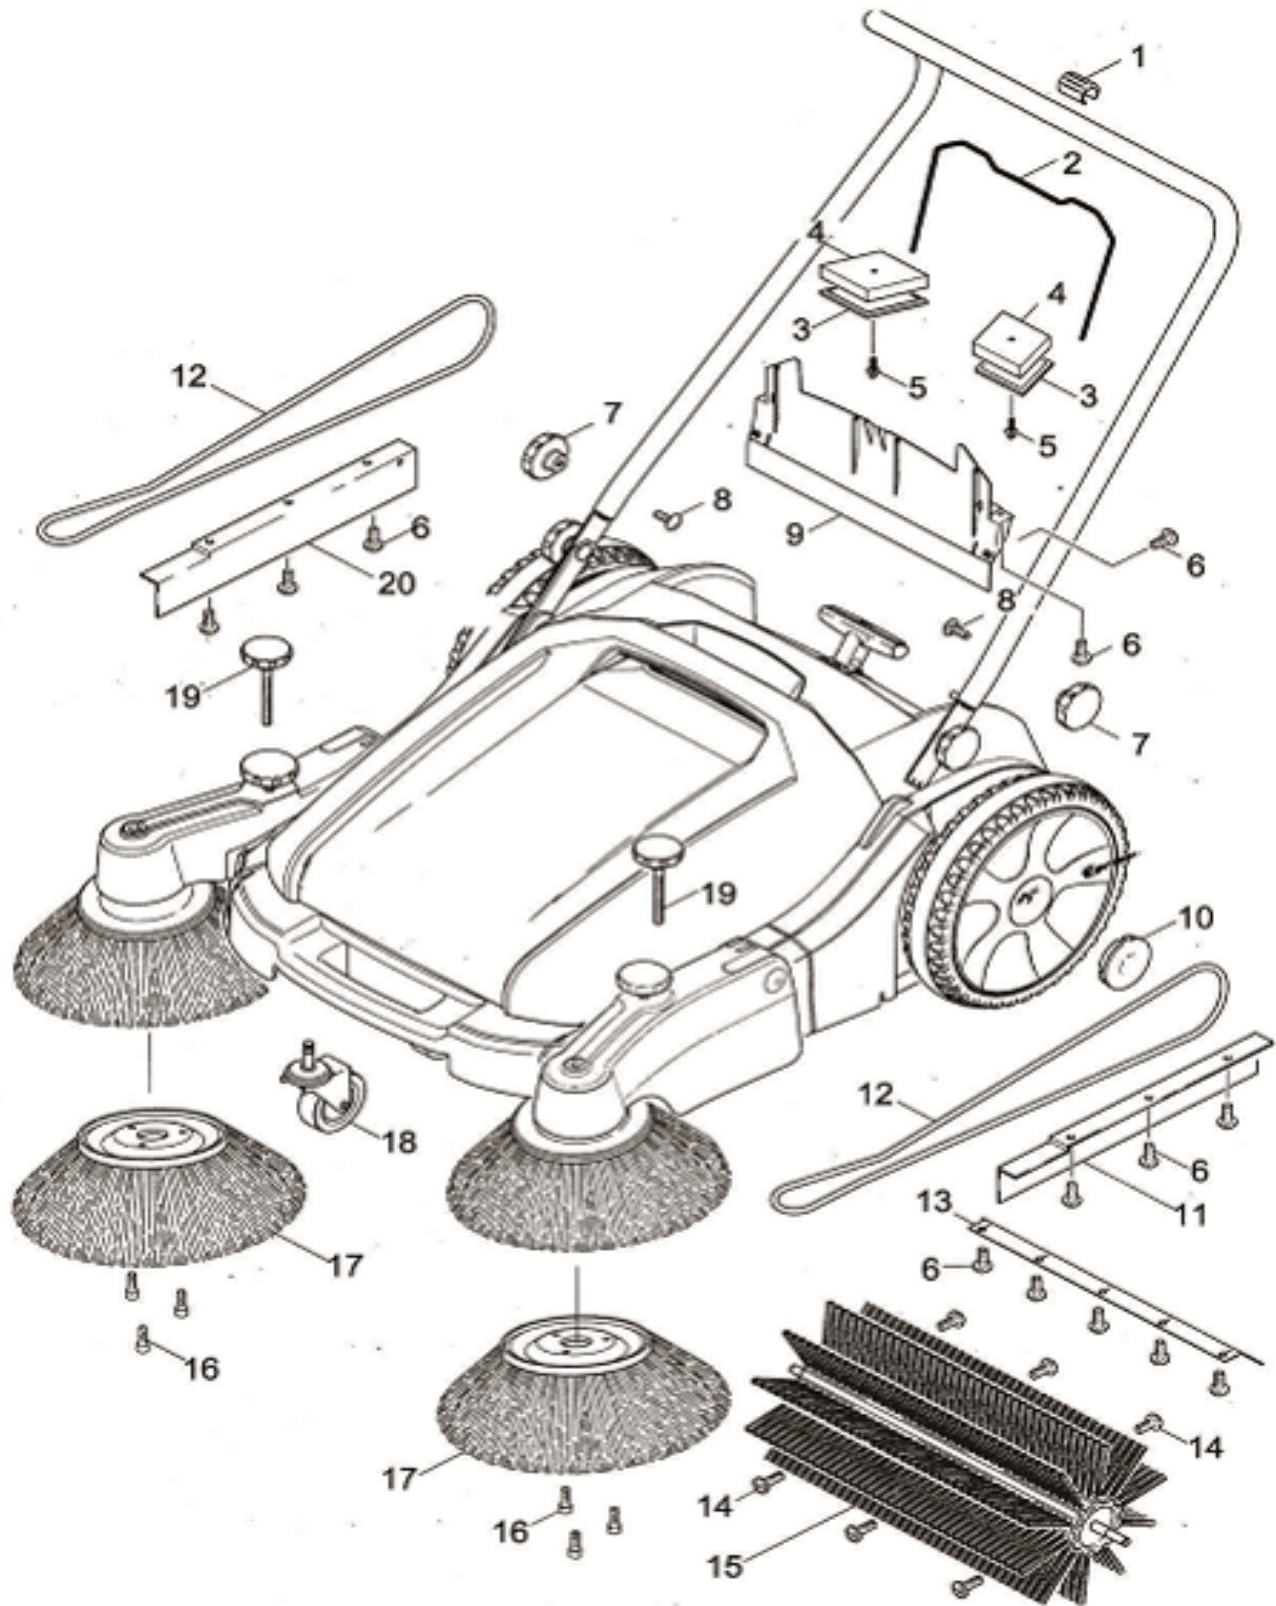

# TOMAHAWK

**TOS38  
PUSH SWEEPER**

**Parts Manual**

# TOS38 PUSH SWEEPER

<b>No</b>	<b>Spare Parts</b>
1	Handle Sleeve
2	Sealing Gluey Stripe
3	Sponge Cap
4	Sponge
5	Locking Pin
6	Self Tapping Screw ST4.8*16
7	Screw Cap
8	Half Round Head Square Neck Bolt M8*25
9	Dust-proof Rear Cover
10	Wheel Cover
11	Baffle 1
12	Drive Belt
13	Dust-proof Rubber
14	Self Tapping Screw ST4.8*32
15	Rolling Brush
16	Self Tapping Screw ST4.8*22
17	Side Brush
18	Universal wheel
19	Adjusting bolt assembly
20	Baffle 2
	Filter
	Plastic holder for side brush