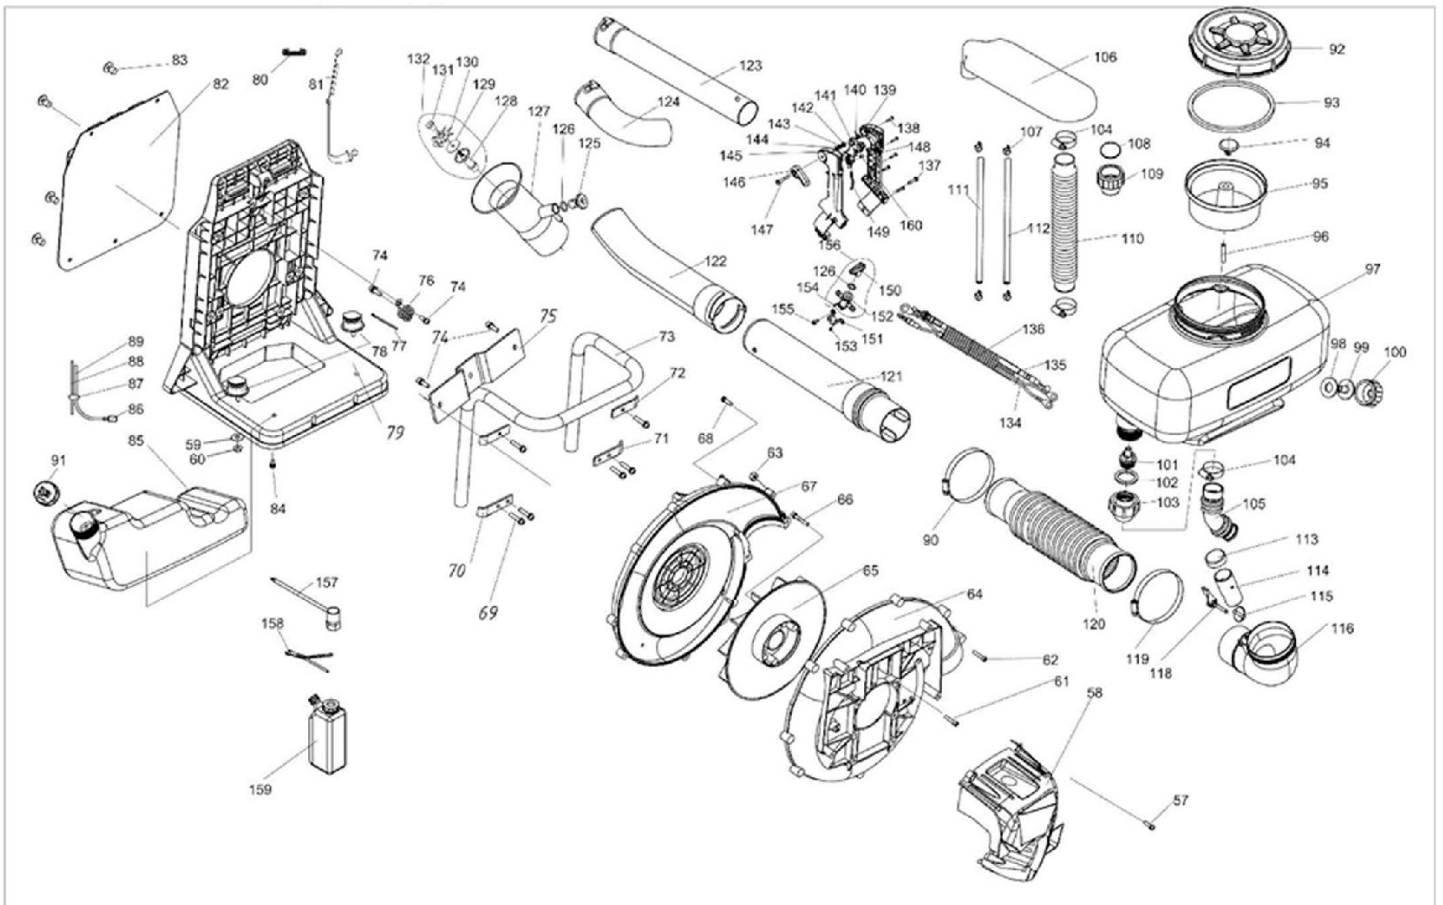

ENGINE ASSEMBLY

Part Kit (If Available)	No.	Part No.	Part Name	Qty.
TMD14-CARB Buy	48	1E48FP-E.4	Carburetor	1
TMD14-ENGINE Buy	49	EB-500-E.1.6.1	Cleaner Inside Cover	1
	50	GB70.1+GB93+GB97	Screw M5x55	2
TMD14-AF Buy	51	EB-500-E.1.6-3	Filter Net	1
TMD14-ENGINE Buy	52	EB-500-E.1.6-1	Cleaner Outside Cover	1
	53	1E34F.1.2A	Screw	2
	54	1E46FP.1.1	Ignition Coil Comp.	1
	55	GB!T9074.13 M4X20	Bolt	2
	56	GB!T9074.4 M5X20	Bolt	1

Not finding the part you need? Call us at (866) 577-4476 or email support@tomahawk-power.com