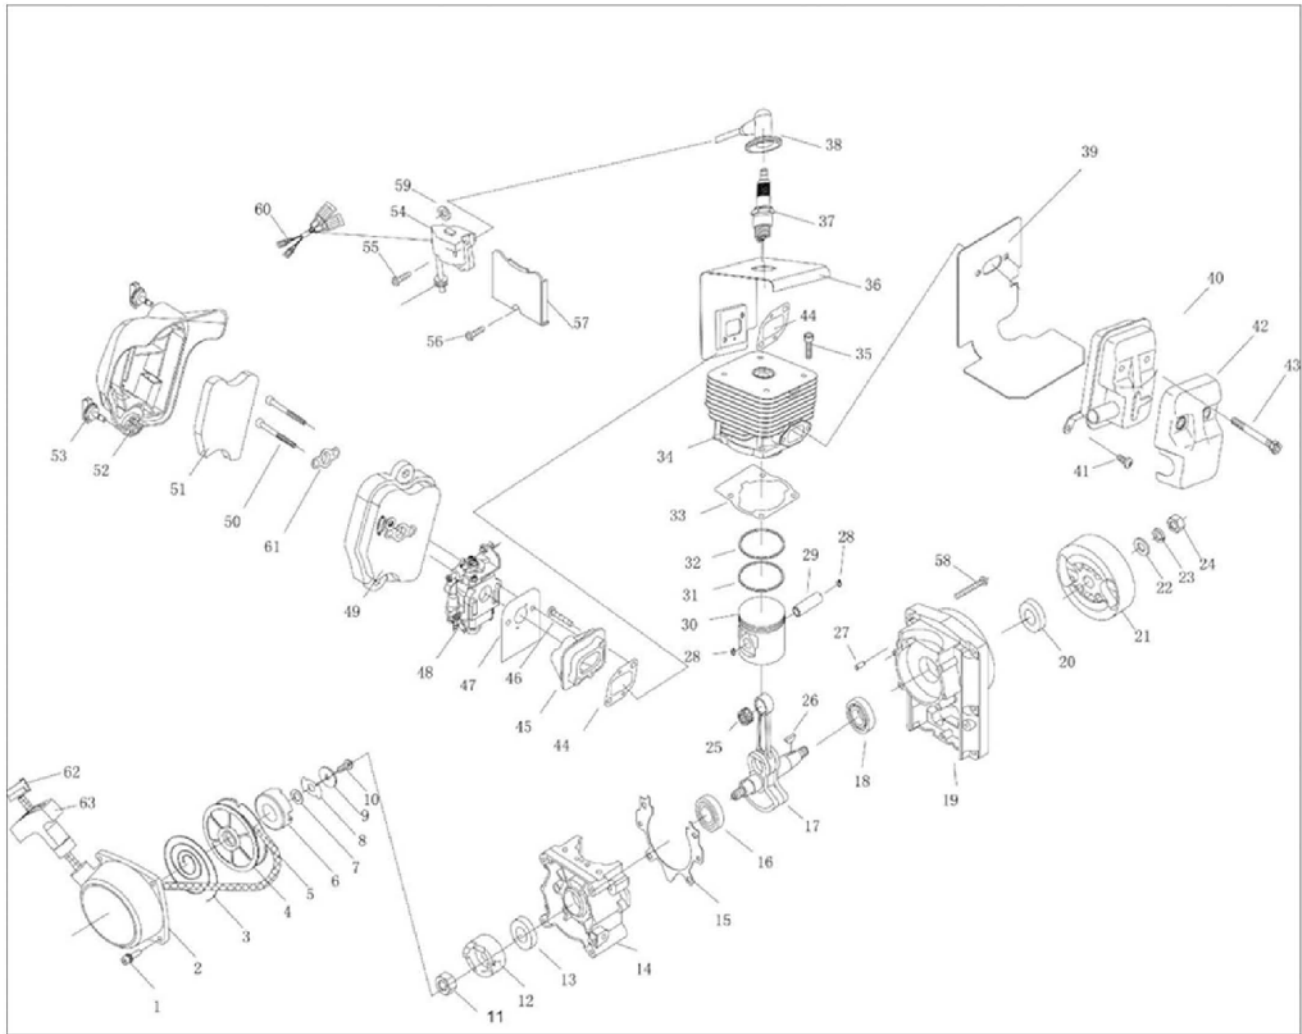

TOMAHAWK

**TMD14
BACKPACK TURBO FOGGER**

Parts Manual

ENGINE ASSEMBLY

Part Kit (If Available)	No.	Part No.	Part Name	Qty.
TMD14-RS4 Buy	1	GB/T70.1+GB93+GB97	Screw M5X18	4
	2	1E40FP-3Z.4-1	Case	1
	3	1E40FP-3Z.4-7	Spring	1
	4	1E40FP-3Z.4-6	Pulley	1
	5	1E40FP-3Z.4-9	Rope	1
	6	1E40FP-3Z.4-8	Start Wheel	1
	7	GB860 8	Washer	1
	8	1E40FP-3Z.4-5	Guide Slice	1
	9	1E40FP-3Z.4-4	Washer	1
	10	GB67 M5X12	Screw	1
TMD14-FLYWL	11	GB6170 M8	Nut	1
	12	3WF-960.1-2	Ratchet	1

Not finding the part you need? Call us at (866) 577-4476 or email support@tomahawk-power.com

ENGINE ASSEMBLY

Part Kit (If Available)	No.	Part No.	Part Name	Qty.
TMD14-ENGINE Buy	13	1E36F.2	Oil-Seal	2
	14	1E40F-E.6-2	Crank Case	1
	15	1E40F-5.8-4	Gasket	1
	16	GB!T276	Bearing 6202/P6	1
	17	EB-500-E.1.2.1	Crank Shaft	1
	18	GB!T276	Bearing 6202/P6	1
	19	EB-500-E.1.3-1	Crank Case	1
	20	1E40F-5.9	Oil-Seal	1
	21	1E46FP.1.1	Fly Wheel	1
	22	GB96 8	Washer	1
	23	GB96 8	Washer	1
	24	GB6170 MS	Nut	1
	25	1E44F-2A.2-3	Bearing	1
	26	GB1099	Key 3X5X13	1
	27	GB119	4H8x10	1
	28	P40.6-4	Ring	2
	29	1E44F-2A.2-2	Piston Pin	1
	30	1E44F-E.3-1	Piston	1
	31	1E44F-2A.2-4	Piston Ring	1
	32	1E44F-2A.2-4	Piston Ring	1
	33	1E40F-5-6	Gasket	1
	34	EB-500-E.1-2	Cylinder	1
	35	GB70.1	Screw M5X20	4
	36	EB-500-E.1-1	Mantle	1
	37	RCJ6Y	Spark Plug	1
	38	1E46FP.1-1	Plug Cap Ass.	1
	39	EB-500-E.1-4	Gasket	1
	40	EB-500-E.1.1	Muffler	1
	41	GB!T70.1+GB93+GB97	Screw M5x12	1
	42	EB-500-E.1-3	Muffler Shield	2
	43	GB70.1+GB97	Screw M6x60-12.9	2
	44	1E40F-5-2	Gasket	2
	45	1E44F-E-PBJ.7	Admitting Pipe	1
	46	GB70.1 5*25	Screw	2
	47	EB-500-E.1-5	Gasket	1