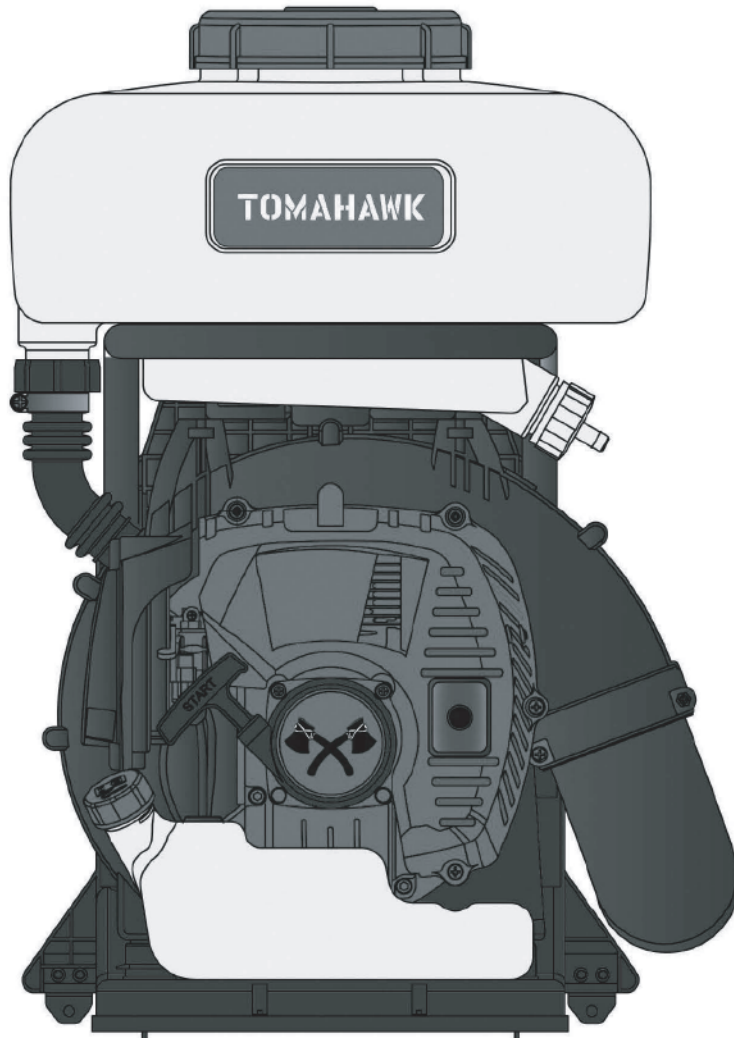

TOMAHAWK

**TMD14
BACKPACK TURBO FOGGER**

Parts Manual

ENGINE ASSEMBLY

Part Kit (If Available)	No.	Part No.	Part Name	Qty.
TMD14-RS4 Buy	1	GB/T70.1+GB93+GB97	Screw M5X18	4
	2	1E40FP-3Z.4-1	Case	1
	3	1E40FP-3Z.4-7	Spring	1
	4	1E40FP-3Z.4-6	Pulley	1
	5	1E40FP-3Z.4-9	Rope	1
	6	1E40FP-3Z.4-8	Start Wheel	1
	7	GB860 8	Washer	1
	8	1E40FP-3Z.4-5	Guide Slice	1
	9	1E40FP-3Z.4-4	Washer	1
	10	GB67 M5X12	Screw	1
TMD14-FLYWL	11	GB6170 M8	Nut	1
	12	3WF-960.1-2	Ratchet	1

Not finding the part you need? Call us at (866) 577-4476 or email support@tomahawk-power.com

ENGINE ASSEMBLY

Part Kit (If Available)	No.	Part No.	Part Name	Qty.
TMD14-ENGINE Buy	13	1E36F.2	Oil-Seal	2
	14	1E40F-E.6-2	Crank Case	1
	15	1E40F-5.8-4	Gasket	1
	16	GB!T276	Bearing 6202/P6	1
	17	EB-500-E.1.2.1	Crank Shaft	1
	18	GB!T276	Bearing 6202/P6	1
	19	EB-500-E.1.3-1	Crank Case	1
	20	1E40F-5.9	Oil-Seal	1
	21	1E46FP.1.1	Fly Wheel	1
	22	GB96 8	Washer	1
	23	GB96 8	Washer	1
	24	GB6170 MS	Nut	1
	25	1E44F-2A.2-3	Bearing	1
	26	GB1099	Key 3X5X13	1
	27	GB119	4H8x10	1
	28	P40.6-4	Ring	2
	29	1E44F-2A.2-2	Piston Pin	1
	30	1E44F-E.3-1	Piston	1
	31	1E44F-2A.2-4	Piston Ring	1
	32	1E44F-2A.2-4	Piston Ring	1
	33	1E40F-5-6	Gasket	1
	34	EB-500-E.1-2	Cylinder	1
	35	GB70.1	Screw M5X20	4
	36	EB-500-E.1-1	Mantle	1
	37	RCJ6Y	Spark Plug	1
	38	1E46FP.1-1	Plug Cap Ass.	1
	39	EB-500-E.1-4	Gasket	1
	40	EB-500-E.1.1	Muffler	1
	41	GB!T70.1+GB93+GB97	Screw M5x12	1
	42	EB-500-E.1-3	Muffler Shield	2
	43	GB70.1+GB97	Screw M6x60-12.9	2
	44	1E40F-5-2	Gasket	2
	45	1E44F-E-PBJ.7	Admitting Pipe	1
	46	GB70.1 5*25	Screw	2
	47	EB-500-E.1-5	Gasket	1