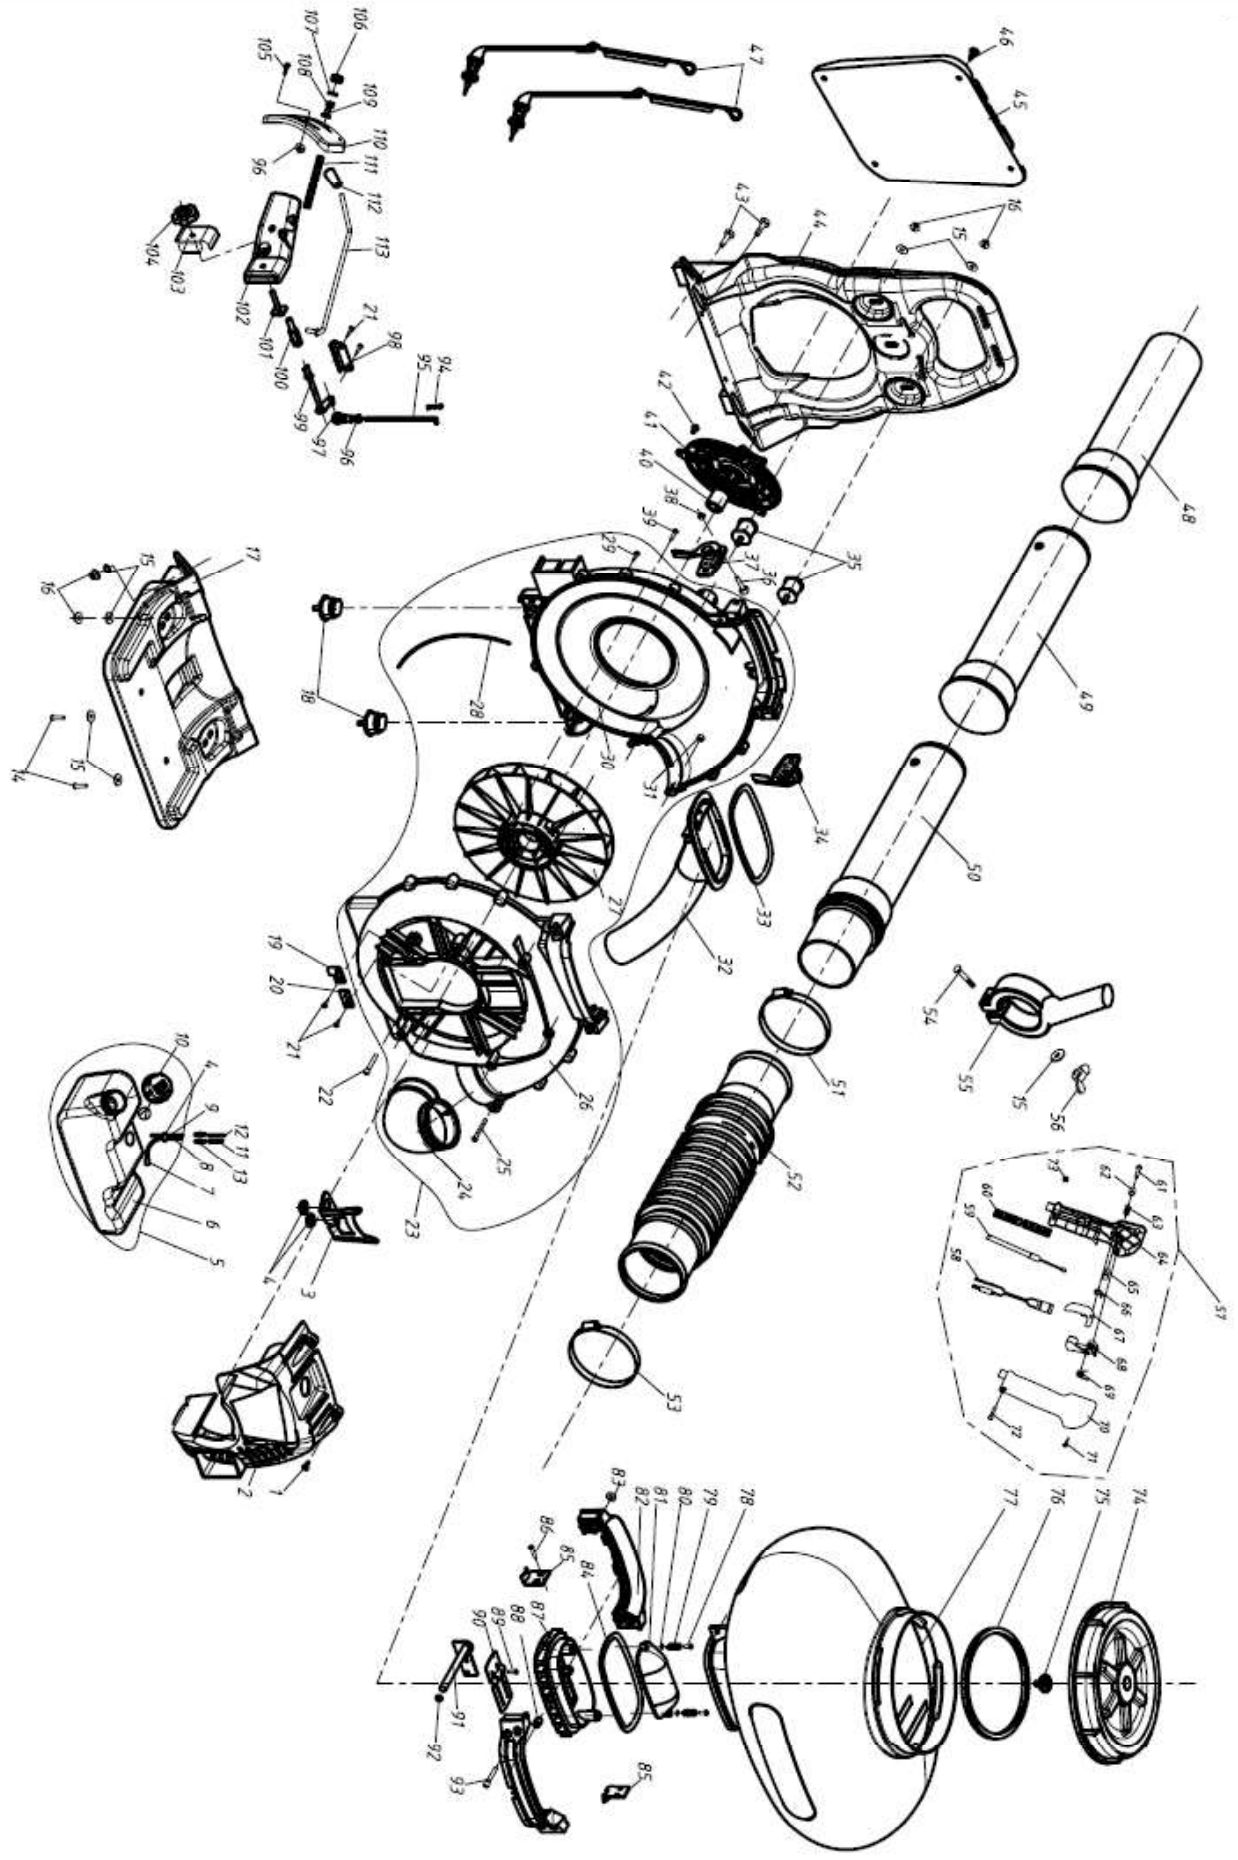

TANK AND BLOWER ASSEMBLY CONTINUED

Part Kit (If Available)	No.	Part No.	Part Name	Qty.	
	14	GB/T 818	SCREW 6×12	2	
	15	GB/T 96	WASHER 6	10	
	16	GB/T 6177	NUT M6	8	
	17	3WFB-30-5	FRAME BASE	1	
	18	3F-30.17	SUPPORT COLUMN	2	
	19	EB-800-E-5	SUPPORT PLATE	1	
	20	3WF-20A-1	SUPPORT PLATE	1	
	21	3WF-20.9-1	SCREW 5×10	4	
	22	GB70.1+GB93+GB848	SCREW 6×25	6	
	23	3WFB-30.1	FAN ASSY	1	
	24	EB-650.7-1	EBLOW	1	
	25	GB/T 818	SCREW 5×70	2	
	26	3WFB-30.1.1	VOLUTE CASE	1	
	27	3WFB-30.1.3	IMPELLER	1	
	28	3WFB-30.1-1	SEALING STRIP	1	
	29	GB/T 845	SCREW ST42×19	10	
	30	3WFB-30.1.2	VOLUTE COVER	1	
	31	GB/T 889.1	NUT M5	2	
	32	3WFB-30.3.1	LEAK PIPE ASSY	1	
	33	3WFB-30.3-1	SEALING WASHER	1	
	34	3WFB-30.5	RIGHT LOCKING HANDLE ASSY	1	
	35	3F-30.12	RUBBER PILLAR	2	
	36	GB/T 5782	SCREW 6×16	4	
	37	3WFB-30.4	LEFT LOCKING HANDLE ASSY	1	
	38	GB/T 6170	NUT M6	4	
	39	GB70.1+GB93+GB97.1	SCREW 5×35-109	4	
	40	3WF-3S.3.1-4	PLASTIC TIE-IN	1	
	41	3WF-3S.3A	PUMP ASSY	1	
	42	GB9074.4	SCREW 4×10	3	
	43	GB9074.13	SCREW 6×25	4	
	44	3WFB-30-2	FRAME	1	
	45	3WFB-30.10	PAD	1	
	46	3WF-2.6B-2	CLIP	4	
	47	EB-500-E.3	BAND ASSY	2	
TGS30-BP	Buy	48	EB-650-E.5-1	PIPE	1
TGS30-AP	Buy	49	EB-650.7-3	PIPE	1
TGS30-CP	Buy	50	EB-650.7.1	PIPE	1
		51	JB8870	59- 82	1
TGS30-RIBBEDTUBE	Buy	52	3F-30.18-3	RIBBED TUBE	1
		53	JB8870	78- 101	1