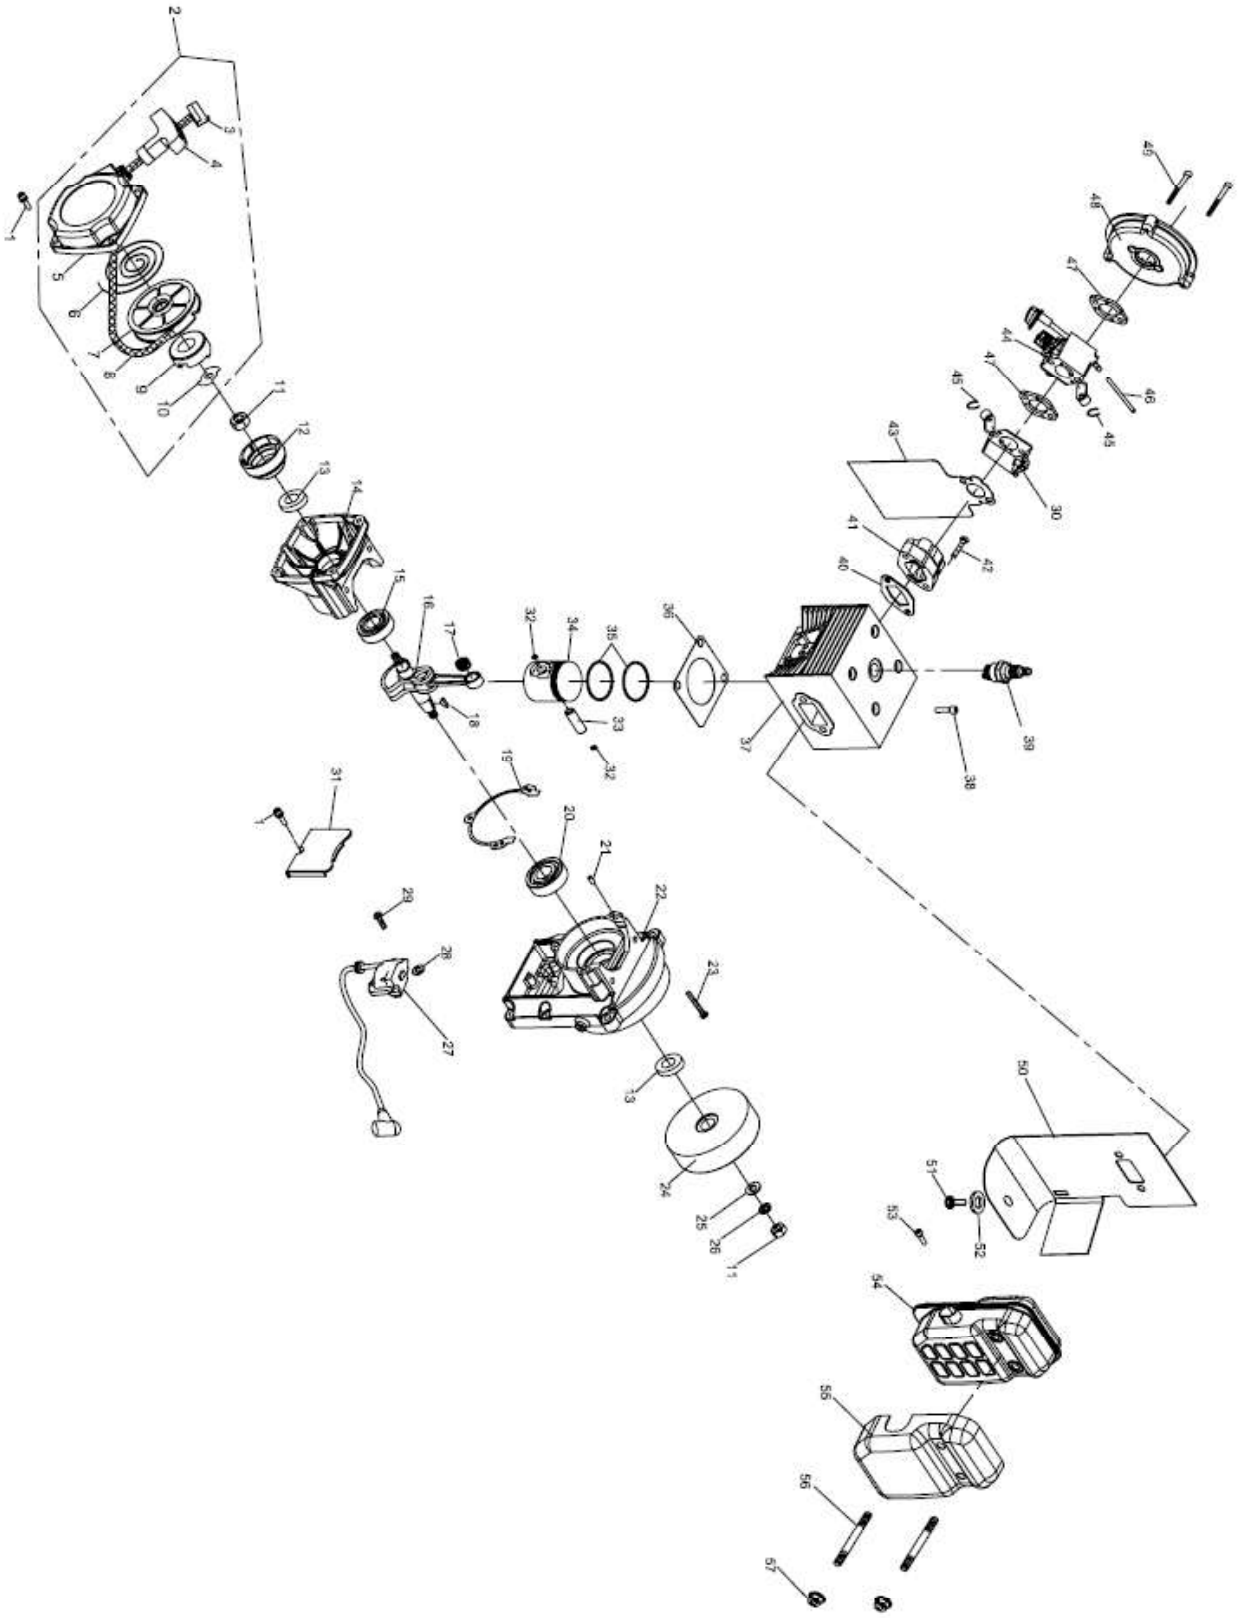

TOMAHAWK

TGS30
FERTILIZER SPREADER

Parts Manual

ENGINE GROUP

Part Kit (If Available)	No.	Part No.	Part Name	Qty.
TGS30-RS4 Buy	1	GB70.1+GB93+GB97	SCREW M5×16	5
	2	EB-800-E.1.7	STARTER ASSY	1
	3	1E40FP-3Z.4-10	KNOB CAP	1
	4	1E40FP-3Z.4-2	KNOB	1
	5	EB-800-E.1.7-1	CASE	1
	6	1E40FP-3Z.4-7	SPRING	1
	7	EB-800-E.1.7-3	REEL	1
	8	3.8×800	ROPE	1
	9	1E46FP-3.3-1	WHEEL	1
	10	EB-800-E.1.7-2	GUIDE SLICE	1
TGS30-ENGINE Buy	11	GB/T 6171	NUT M10×1	2
	12	EB-800-E.1.5	START REEL	1
	13	1E40FP-3Z-11	SEAL	2
	14	1E54FP.2-2	BACK CANKCASE	1
	15	GB/T 276	BEARING 6202/P6	1
	16	EB-800-E.1.5.1	CRANKSHAFT	1
	17	6MF-30.1.4-3	BEARING	1
	18	GB 1099	KEY 3×5×13	1
	19	1E54FP.2-1	GASKET	1
	20	GB/T 276	BEARING 6203	1
	21	GB119	PIN 4h8×10	2
	22	EB-800-E.1.4-1	FRONT CANKCASE	1
	23	GB70	SCREW M5×35	3
	24	1E46FP.1.1-	FLYWHEEL	1
	25	GB97	WASHER 10	1
	26	GB93	WASHER 10	1
	27	EB-800-E.1.9	MAGNETO	1
	28	P40-5	WASHER	2
	29	GB9074.13	SCREW M4×20	2
	30	EB-800-E.1.10	BLOCK	1
	31	EB-800-E.1-3	SHIELD	1
	32	1E58FL.6-5	RING	2
	33	6MF-30.1.4-2	PISTON PIN	1
	34	EB-800-E.1.5-1	PISTON	1
	35	1E53FP.4-2	PISTON RING	2
	36	EB-800-E.1-7	GASKET	1
	37	EB-800-E.1.3	CYLINDER ASSY	1
	38	GB70	SCREW M6×20	4
	39	BPMR7A	SPARK PLUG	1
	40	EB-800-E.1-2	GASKET	1
	41	EB-800-E.1.2	INSULATOR	1
	42	GB70.1+GB93+GB97	SCREW M5×25	2
	43	EB-800-E.1-1A	GASKET	1

ENGINE GROUP CONTINUED

Part Kit (If Available)	No.	Part No.	Part Name	Qty.
TGS30-CARB Buy	44	EB-800-E.1.1	CARBURETOR	1
	45	GB 894	RING 8	2
TGS30-ENGINE Buy	46	CG420.1.3.2-2	FULE TUBE	100mm
	47	6MF-30.1-6	GASKET	2
	48	EB-800-E.2-7	INSIDE COVER	1
	49	GB70.1+GB93+GB97	SCREW M5×80	2
	50	EB-800-E.1-4A	GASKET	1
	51	GB70	SCREW M5×8	1
	52	GB96	WASHER 5	1
	53	GB70.1+GB93+GB97	SCREW M5×12	1
	54	EB-800-E.1.6	MUFFLER	1
	55	EB-800-E.1.8	SHIELD	1
	56	1E40F-5-13C	BOLT	2
	57	GB6187.1	NUT M8	2