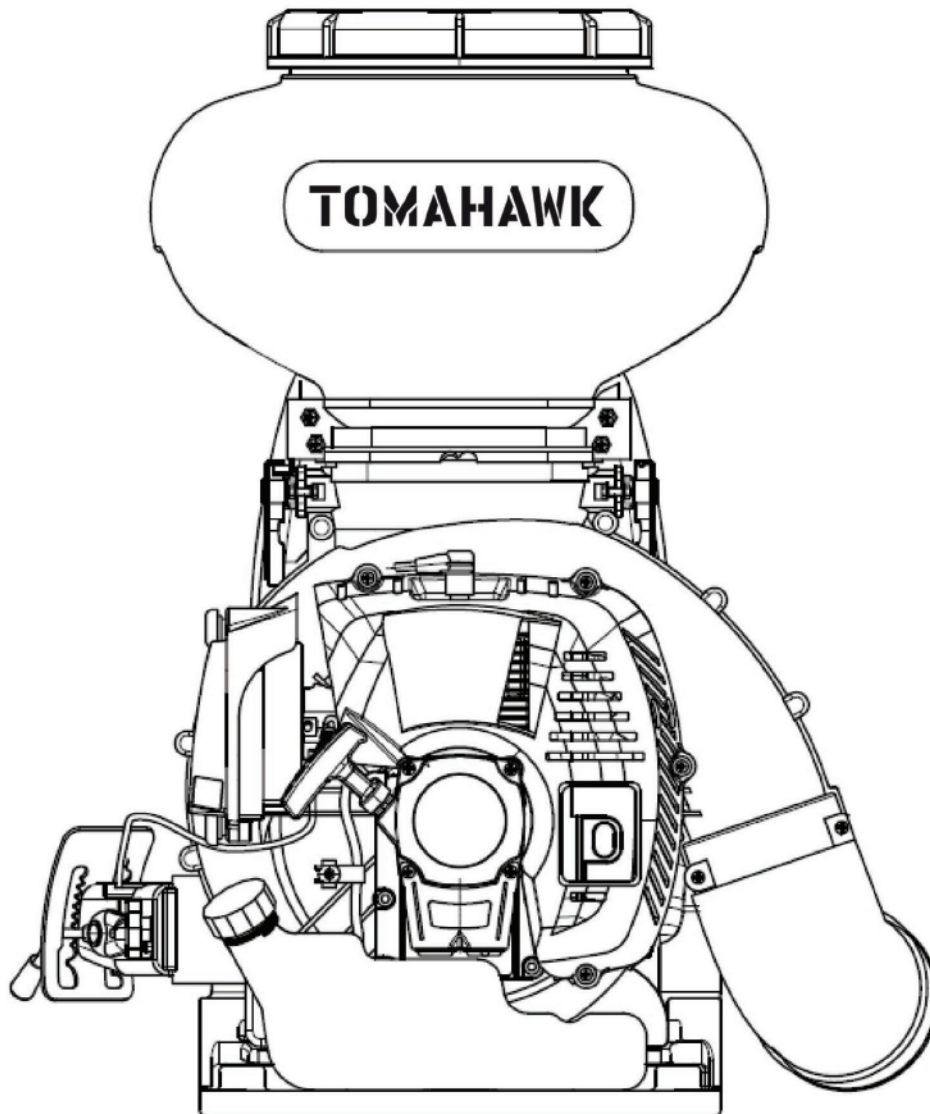

TOMAHAWK

TGS30
FERTILIZER SPREADER

Parts Manual

ENGINE GROUP

Part Kit (If Available)	No.	Part No.	Part Name	Qty.
TGS30-RS4 Buy	1	GB70.1+GB93+GB97	SCREW M5×16	5
	2	EB-800-E.1.7	STARTER ASSY	1
	3	1E40FP-3Z.4-10	KNOB CAP	1
	4	1E40FP-3Z.4-2	KNOB	1
	5	EB-800-E.1.7-1	CASE	1
	6	1E40FP-3Z.4-7	SPRING	1
	7	EB-800-E.1.7-3	REEL	1
	8	3.8×800	ROPE	1
	9	1E46FP-3.3-1	WHEEL	1
	10	EB-800-E.1.7-2	GUIDE SLICE	1
TGS30-ENGINE Buy	11	GB/T 6171	NUT M10×1	2
	12	EB-800-E.1.5	START REEL	1
	13	1E40FP-3Z-11	SEAL	2
	14	1E54FP.2-2	BACK CANKCASE	1
	15	GB/T 276	BEARING 6202/P6	1
	16	EB-800-E.1.5.1	CRANKSHAFT	1
	17	6MF-30.1.4-3	BEARING	1
	18	GB 1099	KEY 3×5×13	1
	19	1E54FP.2-1	GASKET	1
	20	GB/T 276	BEARING 6203	1
	21	GB119	PIN 4h8×10	2
	22	EB-800-E.1.4-1	FRONT CANKCASE	1
	23	GB70	SCREW M5×35	3
	24	1E46FP.1.1-	FLYWHEEL	1
	25	GB97	WASHER 10	1
	26	GB93	WASHER 10	1
	27	EB-800-E.1.9	MAGNETO	1
	28	P40-5	WASHER	2
	29	GB9074.13	SCREW M4×20	2
	30	EB-800-E.1.10	BLOCK	1
	31	EB-800-E.1-3	SHIELD	1
	32	1E58FL.6-5	RING	2
	33	6MF-30.1.4-2	PISTON PIN	1
	34	EB-800-E.1.5-1	PISTON	1
	35	1E53FP.4-2	PISTON RING	2
	36	EB-800-E.1-7	GASKET	1
	37	EB-800-E.1.3	CYLINDER ASSY	1
	38	GB70	SCREW M6×20	4
	39	BPMR7A	SPARK PLUG	1
	40	EB-800-E.1-2	GASKET	1
	41	EB-800-E.1.2	INSULATOR	1
	42	GB70.1+GB93+GB97	SCREW M5×25	2
	43	EB-800-E.1-1A	GASKET	1

ENGINE GROUP CONTINUED

Part Kit (If Available)	No.	Part No.	Part Name	Qty.
TGS30-CARB Buy	44	EB-800-E.1.1	CARBURETOR	1
	45	GB 894	RING 8	2
TGS30-ENGINE Buy	46	CG420.1.3.2-2	FULE TUBE	100mm
	47	6MF-30.1-6	GASKET	2
	48	EB-800-E.2-7	INSIDE COVER	1
	49	GB70.1+GB93+GB97	SCREW M5×80	2
	50	EB-800-E.1-4A	GASKET	1
	51	GB70	SCREW M5×8	1
	52	GB96	WASHER 5	1
	53	GB70.1+GB93+GB97	SCREW M5×12	1
	54	EB-800-E.1.6	MUFFLER	1
	55	EB-800-E.1.8	SHIELD	1
	56	1E40F-5-13C	BOLT	2
	57	GB6187.1	NUT M8	2