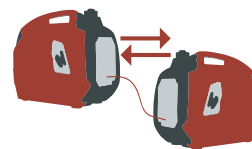

**VOLTAGE SELECTOR:** Giving you more usable power, choose Full Wattage between 120 or 240 volts!

**OSHA COMPLIANT:** Including GFCI Outlets and more, this inverter generator is built with the features you need!

Four 120V Outlets  
One 240V Outlet

USB Outlet for  
Cell Phones & Electronics

Parallel Technology  
to Maximize Output

Two-Year Factory  
Warranty