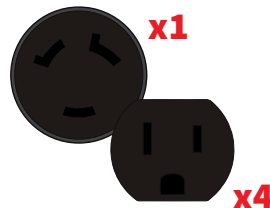

Four 120V Outlets
One 240V Outlet