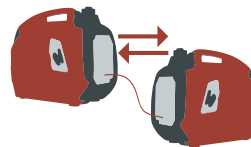

SUPER LIGHTWEIGHT: At 53 lbs, this inverter generator is light enough to carry around anywhere with ease!

OSHA COMPLIANT: Including GFCI Outlets and more, this inverter generator is built with the features you need!

Two 120V Outlets &
One 120V Twist-Lock

USB Outlet for
Sensitive electronics

Parallel Technology
to Maximize Output

Two-Year Factory
Warranty