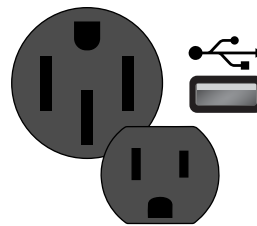

120V, 240V, Twist-Lock and USB Outlets