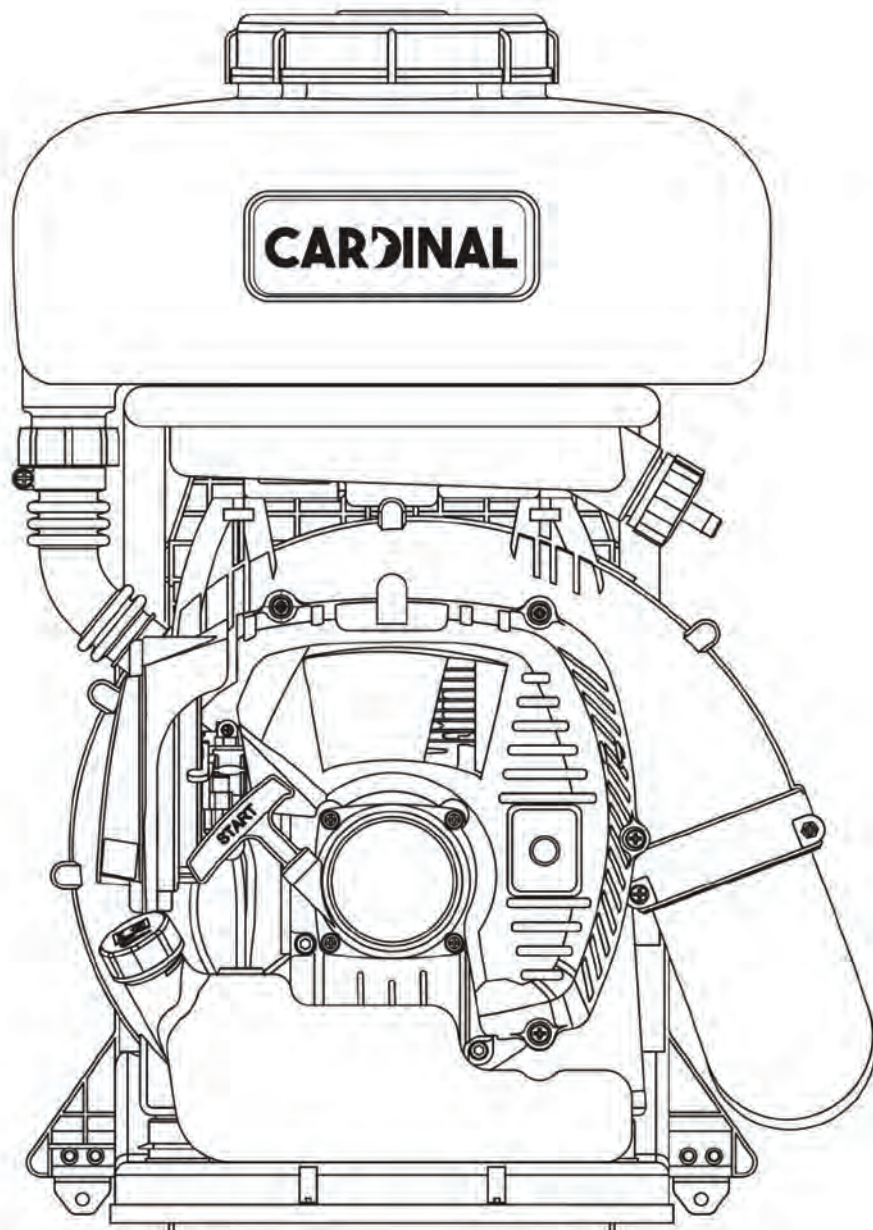

CARDINAL

CMD65
BACKPACK FOGGER

Parts List

NO.	Part NO.	Part Name	Qty.
1	GB/T70.1+GB93+GB97	Screw M5X18	4
2	1E40FP-3Z.4-1	Case	1
3	1E40FP-3Z.4-7	Spring	1
4	1E40FP-3Z.4-6	Pulley	1
5	1E40FP-3Z.4-9	Rope	1
6	1E40FP-3Z.4-8	Start Wheel	1
7	GB860 8	Washer	1
8	1E40FP-3Z.4-5	Guide Slice	1
9	1E40FP-3Z.4-4	Washer	1
10	GB67 M5X12	Screw	1
11	GB6170 M8	Nut	1
12	3WF-960.1-2	Ratchet	1
13	1E36F.2	Oil-Seal	2
14	1E40F-E.6-2	Crank Case	1
15	1E40F-5.8-4	Gasket	1
16	GB/T276	Bearing 6202/P6	1
17	EB-500-E.1.2.1	Crank Shaft	1
18	GB/T276	Bearing 6202/P6	1
19	EB-500-E.1.3-1	Crank Case	1
20	1E40F-5.9	Oil-Seal	1
21	1E46FP.1.1	Fly Wheel	1
22	GB96 8	Washer	1
23	GB96 8	Washer	1
24	GB6170 MS	Nut	1
25	1E44F-2A.2-3	Bearing	1
26	GB1099	Key 3X5X13	1
27	GB119	4H8x10	1
28	P40.6-4	Ring	2
29	1E44F-2A.2-2	Piston Pin	1
30	1E44F-E.3-1	Piston	1
31	1E44F-2A.2-4	Piston Ring	1
32	1E44F-2A.2-4	Piston Ring	1
33	1E40F-5-6	Gasket	1
34	EB-500-E.1-2	Cylinder	1
35	GB70.1	Screw M5X20	4
36	EB-500-E.1-1	Mantle	1
37	RCJ6Y	Spark Plug	1
38	1E46FP.1-1	Plug Cap Ass.	1
39	EB-500-E.1-4	Gasket	1
40	EB-500-E.1.1	Muffler	1
41	GB/T70.1+GB93+GB97	Screw M5x12	1
42	EB-500-E.1-3	Muffler Shield	2
43	GB70.1+GB97	Screw M6x60-12 .9	2
44	1E40F-5-2	Gasket	2

NO.	Part NO.	Part Name	Qty.
45	1E44F-E-PBJ.7	Admitting Pipe	1
46	GB70.1 5*25	Screw	2
47	EB-500-E.1-5	Gasket	1
48	1E48FP-E.4	Carburetor	1
49	EB-500-E.1.6.1	Cleaner Inside Cover	1
50	GB70.1+GB93+GB97	Screw M5x55	2
51	EB-500-E.1.6-3	Filter Net	1
52	EB-500-E.1.6-1	Cleaner Outside Cover	1
53	1E34F.1.2A	Screw	2
54	1E46FP.1.1	Ignition Coil Comp.	1
55	GB/T9074.13 M4X20	Bolt	2
56	GB/T9074.4 M5X20	Bolt	1
57	1E46FP-2	Shield	1
58	GB70.1	Screw M5x30	4
59	P40-5	Washer	2
60	EB-500-E.1-6	Parking	1
61	P40.1-3	Baffle	1
62	1E40FP-3Z.4-10	Cover	1
63	1E40FP-3Z.4-3	Cover	1
64	1E40FP-3Z.4-2	Handle	1