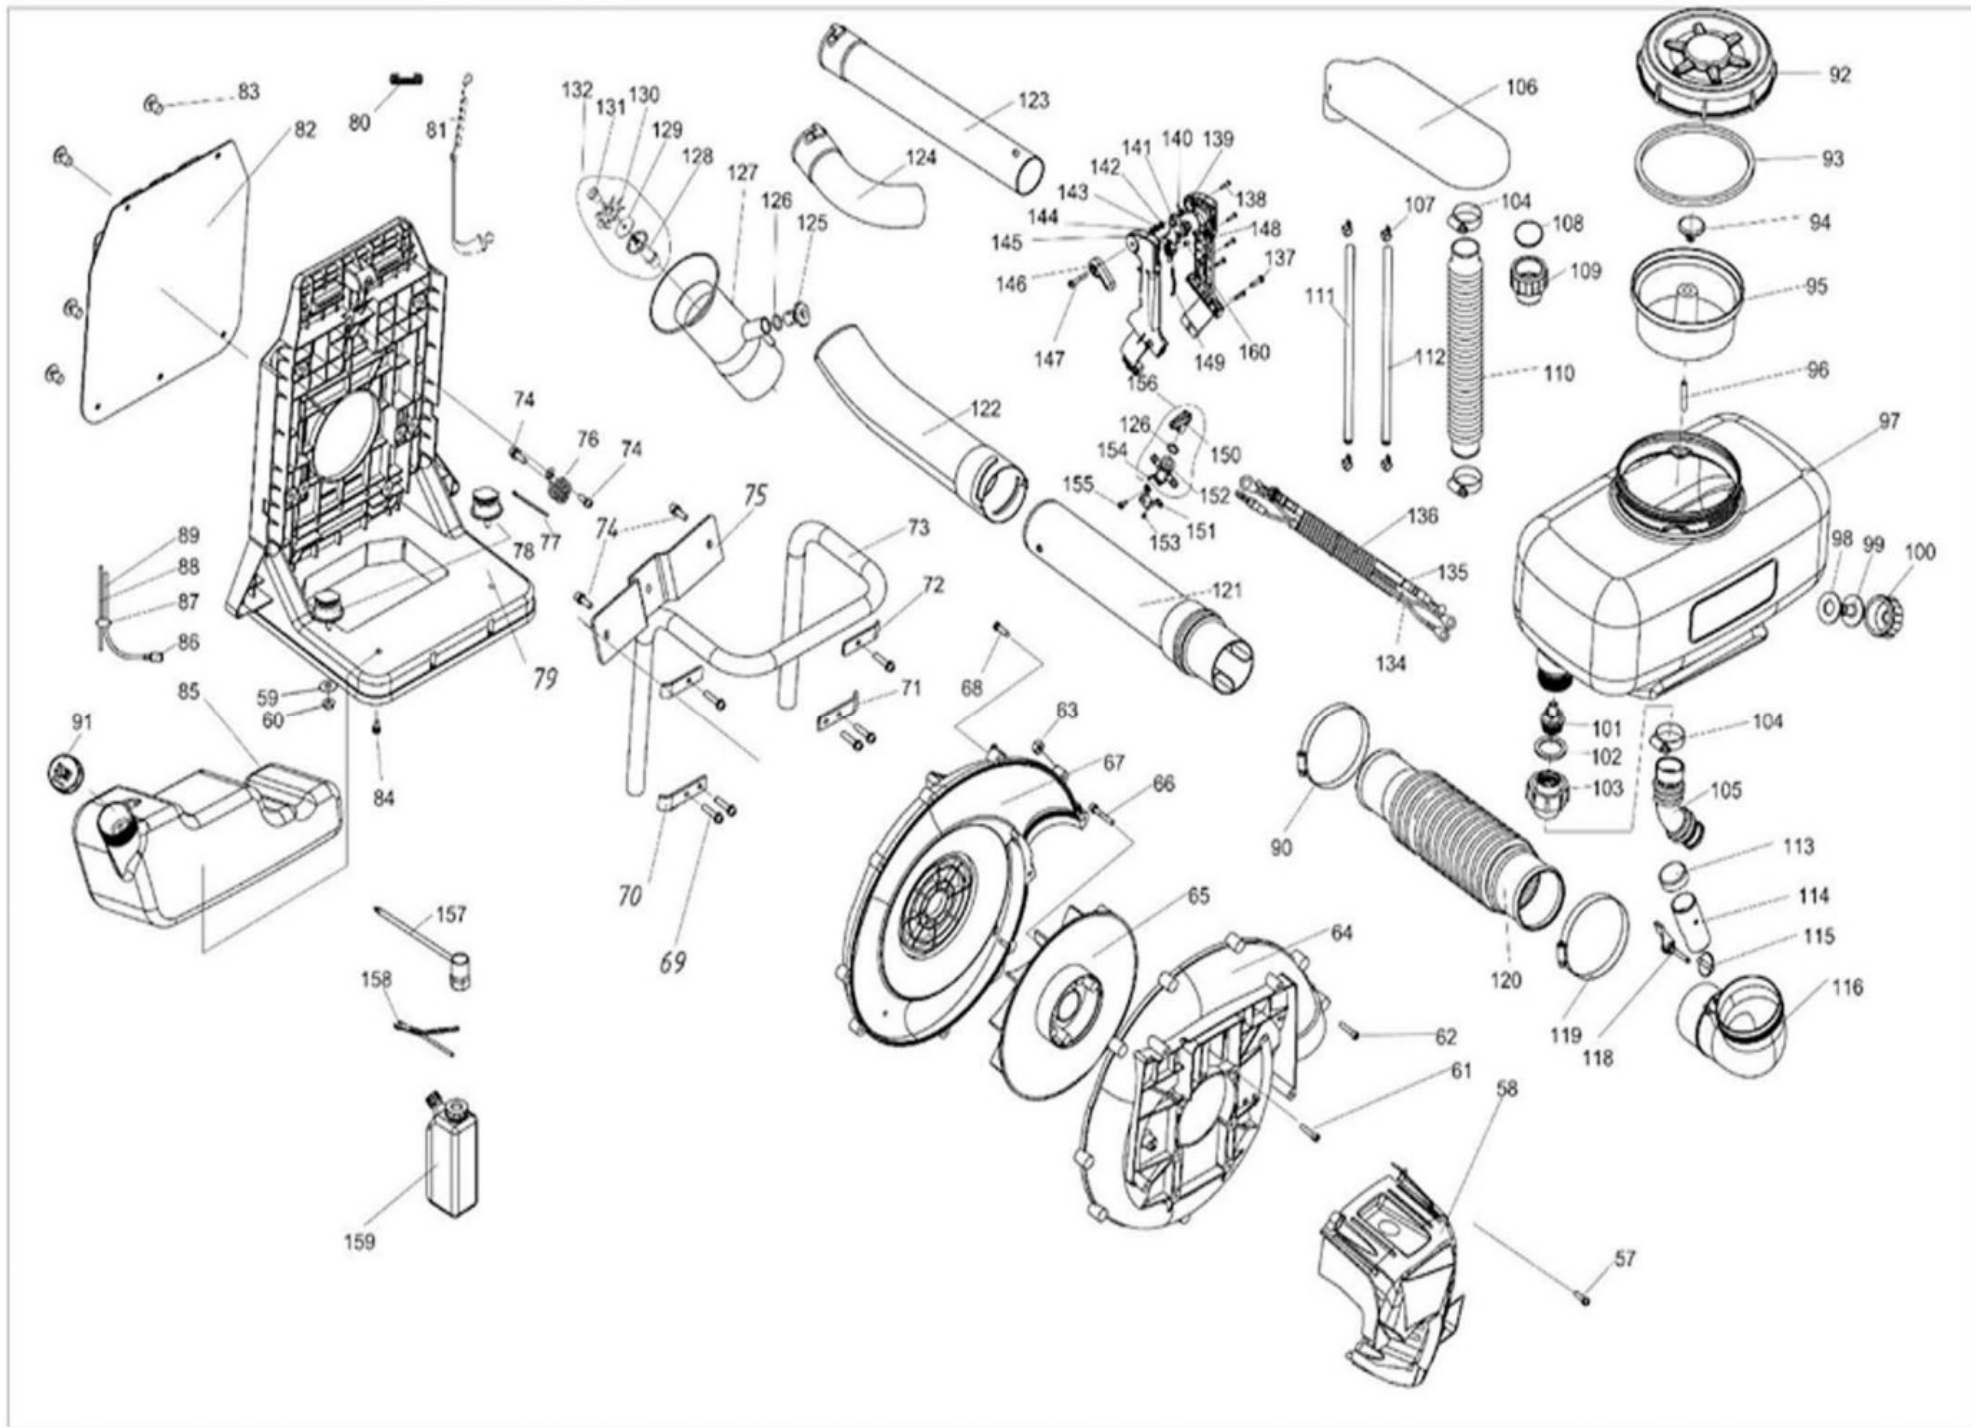

CARDINAL

CMD65
BACKPACK FOGGER

Parts List

NO.	Part NO.	Part Name	Qty.
1	GB/T70.1+GB93+GB97	Screw M5X18	4
2	1E40FP-3Z.4-1	Case	1
3	1E40FP-3Z.4-7	Spring	1
4	1E40FP-3Z.4-6	Pulley	1
5	1E40FP-3Z.4-9	Rope	1
6	1E40FP-3Z.4-8	Start Wheel	1
7	GB860 8	Washer	1
8	1E40FP-3Z.4-5	Guide Slice	1
9	1E40FP-3Z.4-4	Washer	1
10	GB67 M5X12	Screw	1
11	GB6170 M8	Nut	1
12	3WF-960.1-2	Ratchet	1
13	1E36F.2	Oil-Seal	2
14	1E40F-E.6-2	Crank Case	1
15	1E40F-5.8-4	Gasket	1
16	GB/T276	Bearing 6202/P6	1
17	EB-500-E.1.2.1	Crank Shaft	1
18	GB/T276	Bearing 6202/P6	1
19	EB-500-E.1.3-1	Crank Case	1
20	1E40F-5.9	Oil-Seal	1
21	1E46FP.1.1	Fly Wheel	1
22	GB96 8	Washer	1
23	GB96 8	Washer	1
24	GB6170 MS	Nut	1
25	1E44F-2A.2-3	Bearing	1
26	GB1099	Key 3X5X13	1
27	GB119	4H8x10	1
28	P40.6-4	Ring	2
29	1E44F-2A.2-2	Piston Pin	1
30	1E44F-E.3-1	Piston	1
31	1E44F-2A.2-4	Piston Ring	1
32	1E44F-2A.2-4	Piston Ring	1
33	1E40F-5-6	Gasket	1
34	EB-500-E.1-2	Cylinder	1
35	GB70.1	Screw M5X20	4
36	EB-500-E.1-1	Mantle	1
37	RCJ6Y	Spark Plug	1
38	1E46FP.1-1	Plug Cap Ass.	1
39	EB-500-E.1-4	Gasket	1
40	EB-500-E.1.1	Muffler	1
41	GB/T70.1+GB93+GB97	Screw M5x12	1
42	EB-500-E.1-3	Muffler Shield	2
43	GB70.1+GB97	Screw M6x60-12 .9	2
44	1E40F-5-2	Gasket	2

NO.	Part NO.	Part Name	Qty.
45	1E44F-E-PBJ.7	Admitting Pipe	1
46	GB70.1 5*25	Screw	2
47	EB-500-E.1-5	Gasket	1
48	1E48FP-E.4	Carburetor	1
49	EB-500-E.1.6.1	Cleaner Inside Cover	1
50	GB70.1+GB93+GB97	Screw M5x55	2
51	EB-500-E.1.6-3	Filter Net	1
52	EB-500-E.1.6-1	Cleaner Outside Cover	1
53	1E34F.1.2A	Screw	2
54	1E46FP.1.1	Ignition Coil Comp.	1
55	GB/T9074.13 M4X20	Bolt	2
56	GB/T9074.4 M5X20	Bolt	1
57	1E46FP-2	Shield	1
58	GB70.1	Screw M5x30	4
59	P40-5	Washer	2
60	EB-500-E.1-6	Parking	1
61	P40.1-3	Baffle	1
62	1E40FP-3Z.4-10	Cover	1
63	1E40FP-3Z.4-3	Cover	1
64	1E40FP-3Z.4-2	Handle	1