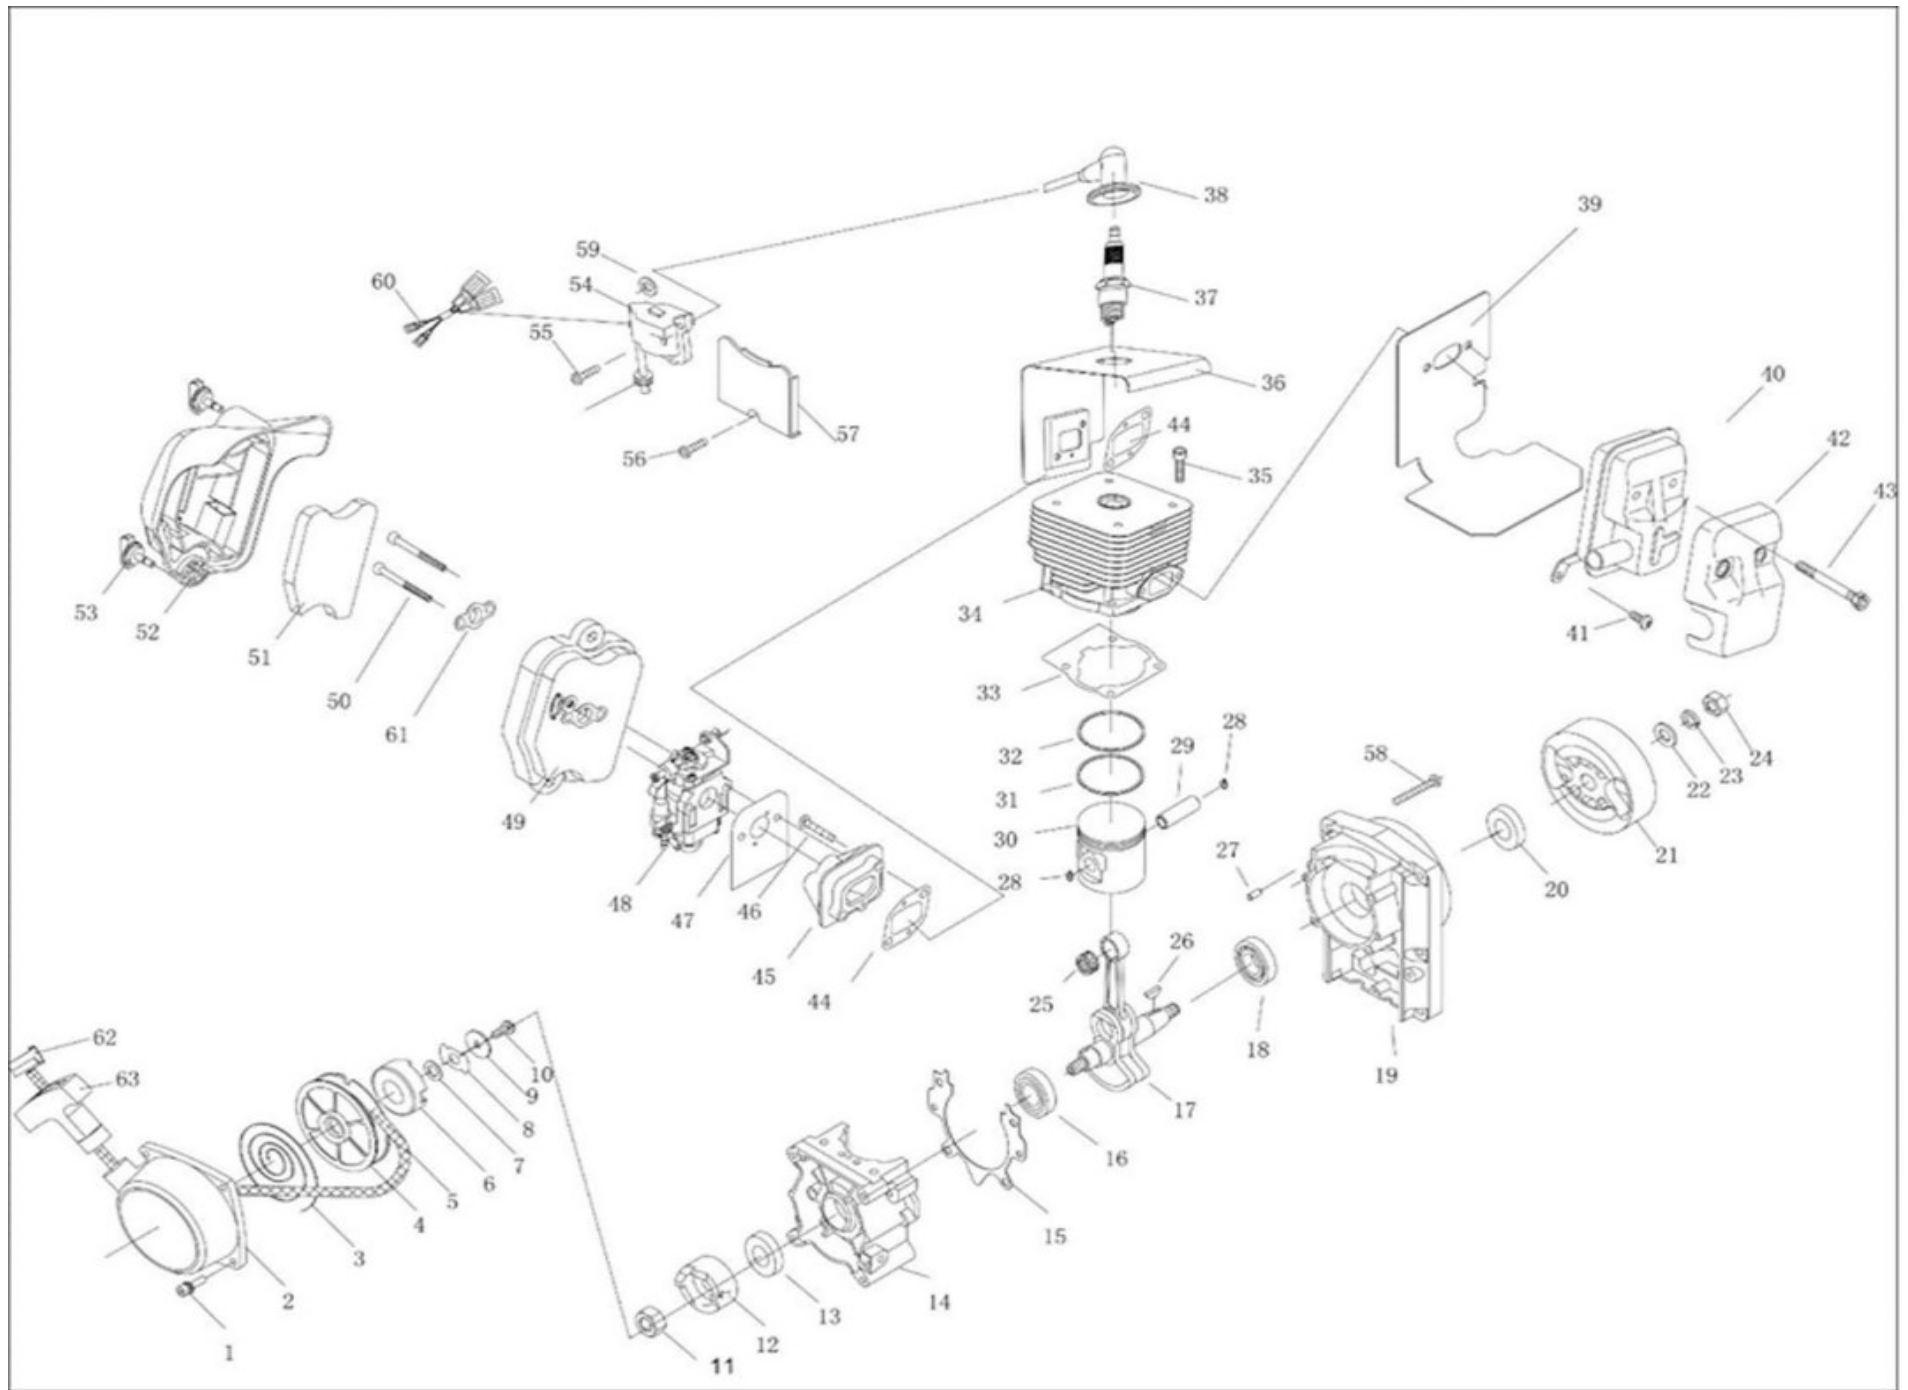

CARDINAL

CMD65
BACKPACK FOGGER

Parts List

NO.	Part NO.	Part Name	Qty.
1	GB/T70.1+GB93+GB97	Screw M5X18	4
2	1E40FP-3Z.4-1	Case	1
3	1E40FP-3Z.4-7	Spring	1
4	1E40FP-3Z.4-6	Pulley	1
5	1E40FP-3Z.4-9	Rope	1
6	1E40FP-3Z.4-8	Start Wheel	1
7	GB860 8	Washer	1
8	1E40FP-3Z.4-5	Guide Slice	1
9	1E40FP-3Z.4-4	Washer	1
10	GB67 M5X12	Screw	1
11	GB6170 M8	Nut	1
12	3WF-960.1-2	Ratchet	1
13	1E36F.2	Oil-Seal	2
14	1E40F-E.6-2	Crank Case	1
15	1E40F-5.8-4	Gasket	1
16	GB/T276	Bearing 6202/P6	1
17	EB-500-E.1.2.1	Crank Shaft	1
18	GB/T276	Bearing 6202/P6	1
19	EB-500-E.1.3-1	Crank Case	1
20	1E40F-5.9	Oil-Seal	1
21	1E46FP.1.1	Fly Wheel	1
22	GB96 8	Washer	1
23	GB96 8	Washer	1
24	GB6170 MS	Nut	1
25	1E44F-2A.2-3	Bearing	1
26	GB1099	Key 3X5X13	1
27	GB119	4H8x10	1
28	P40.6-4	Ring	2
29	1E44F-2A.2-2	Piston Pin	1
30	1E44F-E.3-1	Piston	1
31	1E44F-2A.2-4	Piston Ring	1
32	1E44F-2A.2-4	Piston Ring	1
33	1E40F-5-6	Gasket	1
34	EB-500-E.1-2	Cylinder	1
35	GB70.1	Screw M5X20	4
36	EB-500-E.1-1	Mantle	1
37	RCJ6Y	Spark Plug	1
38	1E46FP.1-1	Plug Cap Ass.	1
39	EB-500-E.1-4	Gasket	1
40	EB-500-E.1.1	Muffler	1
41	GB/T70.1+GB93+GB97	Screw M5x12	1
42	EB-500-E.1-3	Muffler Shield	2
43	GB70.1+GB97	Screw M6x60-12 .9	2
44	1E40F-5-2	Gasket	2

NO.	Part NO.	Part Name	Qty.
45	1E44F-E-PBJ.7	Admitting Pipe	1
46	GB70.1 5*25	Screw	2
47	EB-500-E.1-5	Gasket	1
48	1E48FP-E.4	Carburetor	1
49	EB-500-E.1.6.1	Cleaner Inside Cover	1
50	GB70.1+GB93+GB97	Screw M5x55	2
51	EB-500-E.1.6-3	Filter Net	1
52	EB-500-E.1.6-1	Cleaner Outside Cover	1
53	1E34F.1.2A	Screw	2
54	1E46FP.1.1	Ignition Coil Comp.	1
55	GB/T9074.13 M4X20	Bolt	2
56	GB/T9074.4 M5X20	Bolt	1
57	1E46FP-2	Shield	1
58	GB70.1	Screw M5x30	4
59	P40-5	Washer	2
60	EB-500-E.1-6	Parking	1
61	P40.1-3	Baffle	1
62	1E40FP-3Z.4-10	Cover	1
63	1E40FP-3Z.4-3	Cover	1
64	1E40FP-3Z.4-2	Handle	1