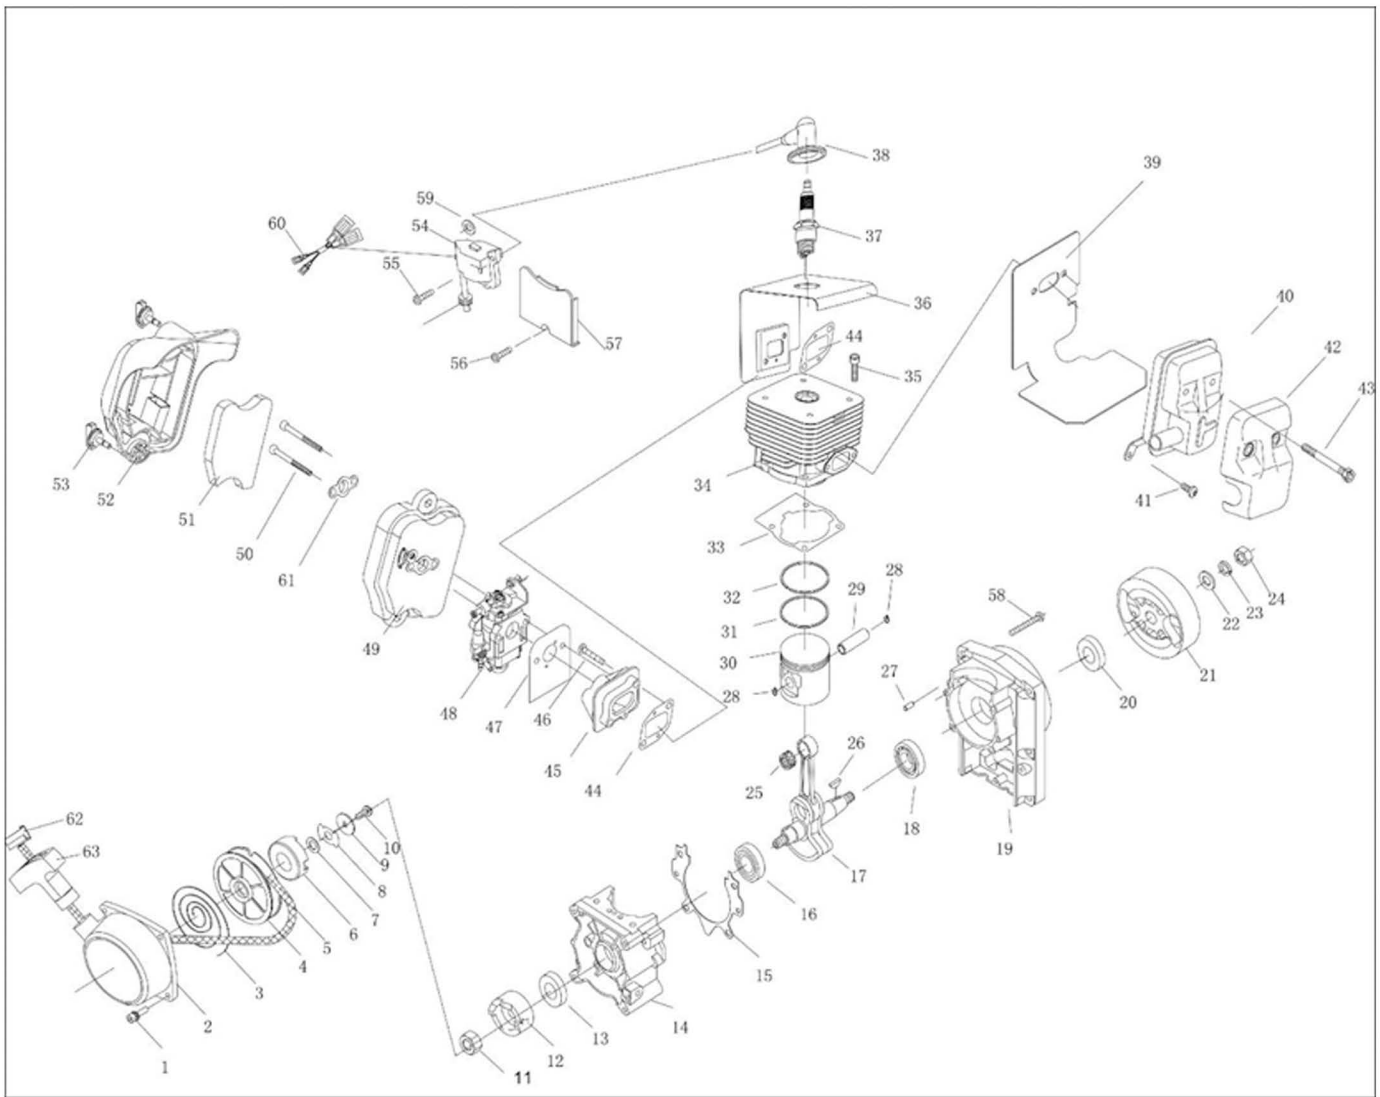

## **SPARE PARTS MANUAL**

**USER MANUAL**

**MODEL: CMD65**

NO.	Part NO.	Part Name	Qty.
1	GB/T70.1+GB93+GB97	Screw M5X18	4
2	1E40FP-3Z.4-1	Case	1
3	1E40FP-3Z.4-7	Spring	1
4	1E40FP-3Z.4-6	Pulley	1
5	1E40FP-3Z.4-9	Rope	1
6	1E40FP-3Z.4-8	Start Wheel	1
7	GB860 8	Washer	1
8	1E40FP-3Z.4-5	Guide Slice	1
9	1E40FP-3Z.4-4	Washer	1
10	GB67 M5X12	Screw	1
11	GB6170 M8	Nut	1
12	3WF-960.1-2	Ratchet	1
13	1E36F.2	Oil-Seal	2
14	1E40F-E.6-2	Crank Case	1
15	1E40F-5.8-4	Gasket	1

NO.	Part NO.	Part Name	Qty.
59	P40-5	Washer	2
60	EB-500-E.1-6	Parking	1
61	P40.1-3	Baffle	1
62	1E40FP-3Z.4-10	Cover	1
63	1E40FP-3Z.4-3	Cover	1
64	1E40FP-3Z.4-2	Handle	1

NO.	Part NO.	Part Name	Qty.
57	3WF-20.9-2	Screw	4
58	EB-500-E-4	Protection	1
59	GB/T96	Washer 6	2
60	GB/T6177	Nut M6	2
61	GB70+GB93+GB97	Screw M6×30	6
62	GB/T818	Screw M5×70	2
63	GB/T6170	M5 Nut	2
64	EB-500-E.2-1	Volute Case	1
65	EB-500-E.2.3	Impeller	1
66	GB70+GB93+GB97	Screw	4
67	EB-500-E.2-2	Volute Case	1
68	XSS46-2.2-5	Screw	10
69	GB70+GB93+GB97	Screw	6
72	3WF-14-9	Board	2
73	3WF-14B-4A	Support	1