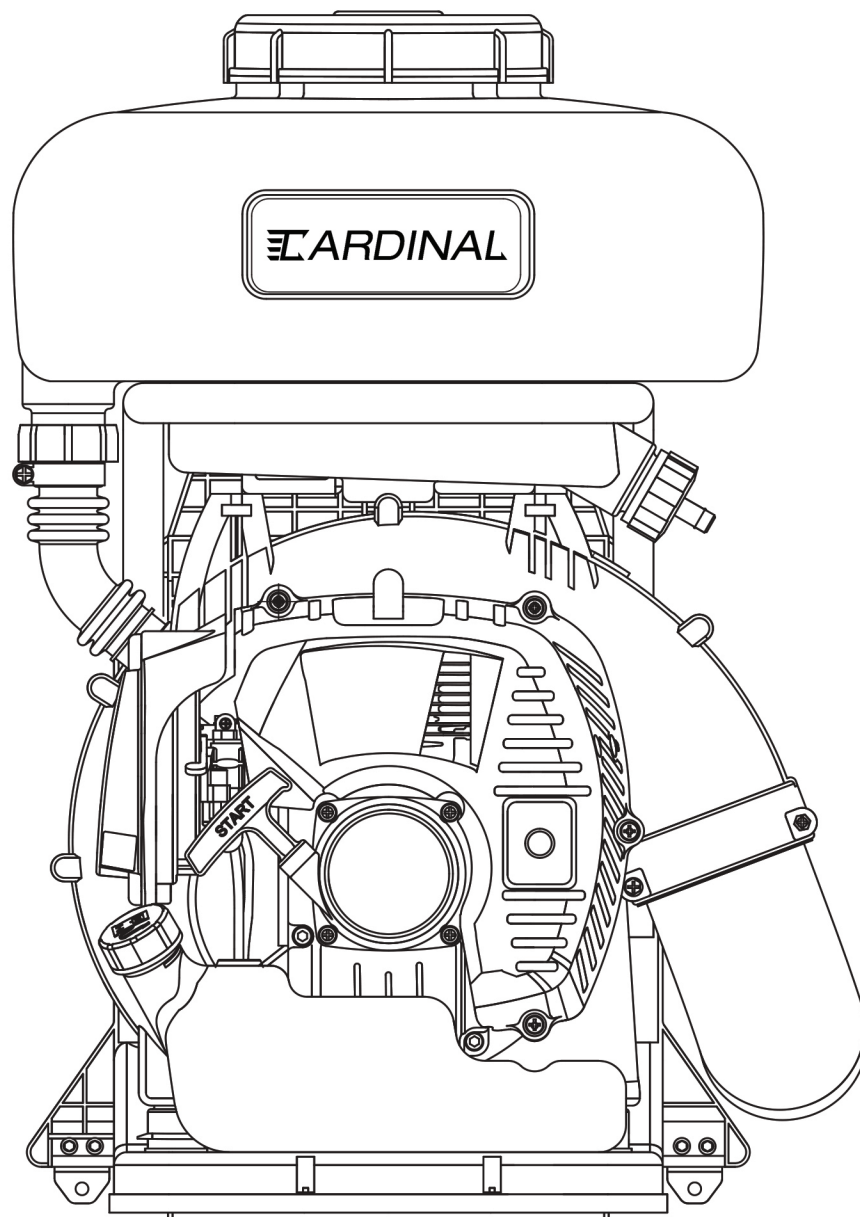

# **CARDINAL**

## **SPARE PARTS MANUAL**

**USER MANUAL**

**MODEL: CMD65**

NO.	Part NO.	Part Name	Qty.
1	GB/T70.1+GB93+GB97	Screw M5X18	4
2	1E40FP-3Z.4-1	Case	1
3	1E40FP-3Z.4-7	Spring	1
4	1E40FP-3Z.4-6	Pulley	1
5	1E40FP-3Z.4-9	Rope	1
6	1E40FP-3Z.4-8	Start Wheel	1
7	GB860 8	Washer	1
8	1E40FP-3Z.4-5	Guide Slice	1
9	1E40FP-3Z.4-4	Washer	1
10	GB67 M5X12	Screw	1
11	GB6170 M8	Nut	1
12	3WF-960.1-2	Ratchet	1
13	1E36F.2	Oil-Seal	2
14	1E40F-E.6-2	Crank Case	1
15	1E40F-5.8-4	Gasket	1

NO.	Part NO.	Part Name	Qty.
59	P40-5	Washer	2
60	EB-500-E.1-6	Parking	1
61	P40.1-3	Baffle	1
62	1E40FP-3Z.4-10	Cover	1
63	1E40FP-3Z.4-3	Cover	1
64	1E40FP-3Z.4-2	Handle	1

NO.	Part NO.	Part Name	Qty.
57	3WF-20.9-2	Screw	4
58	EB-500-E-4	Protection	1
59	GB/T96	Washer 6	2
60	GB/T6177	Nut M6	2
61	GB70+GB93+GB97	Screw M6×30	6
62	GB/T818	Screw M5×70	2
63	GB/T6170	M5 Nut	2
64	EB-500-E.2-1	Volute Case	1
65	EB-500-E.2.3	Impeller	1
66	GB70+GB93+GB97	Screw	4
67	EB-500-E.2-2	Volute Case	1
68	XSS46-2.2-5	Screw	10
69	GB70+GB93+GB97	Screw	6
72	3WF-14-9	Board	2
73	3WF-14B-4A	Support	1