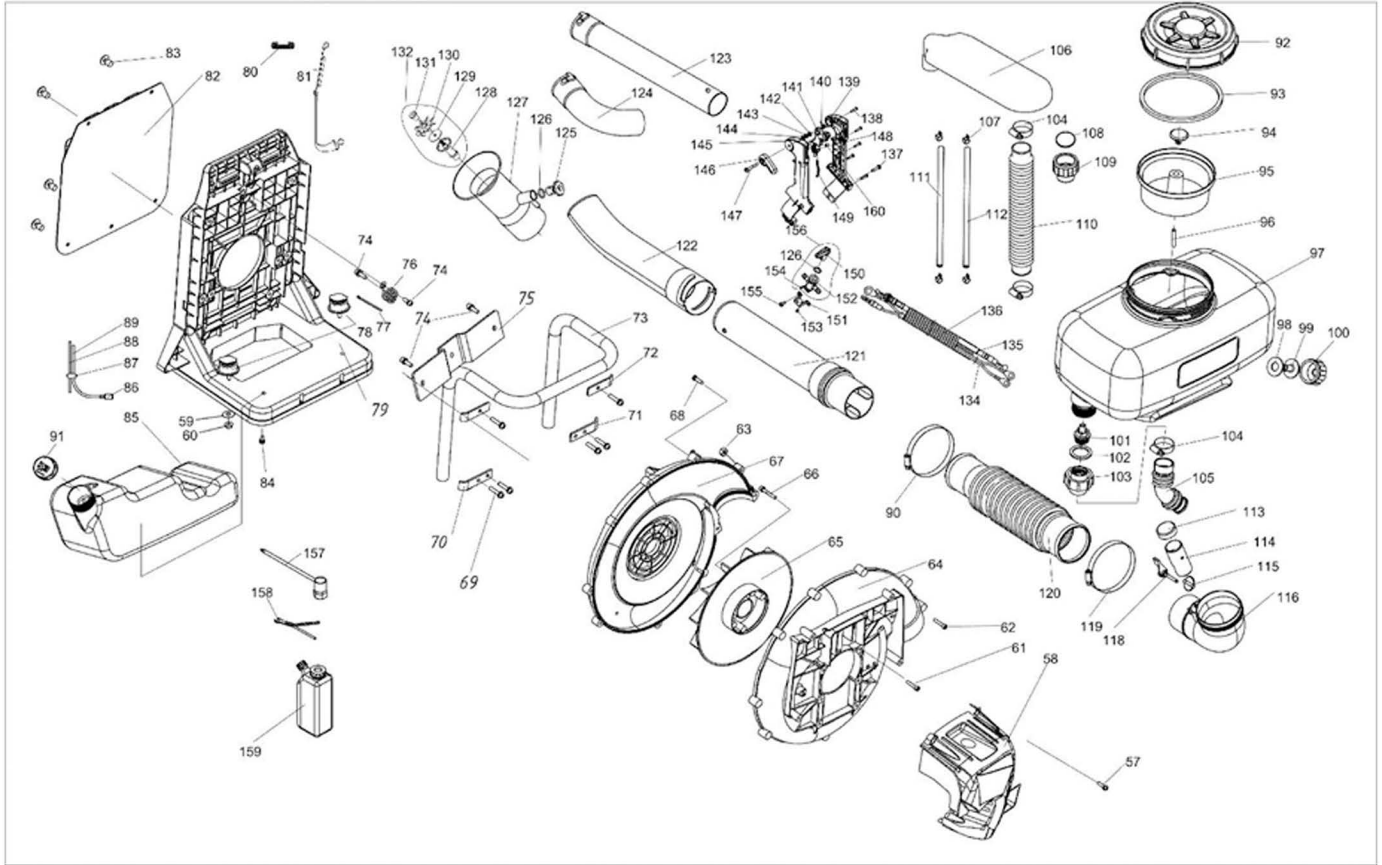

NO.	Part NO.	Part Name	Qty.
59	P40-5	Washer	2
60	EB-500-E.1-6	Parking	1
61	P40.1-3	Baffle	1
62	1E40FP-3Z.4-10	Cover	1
63	1E40FP-3Z.4-3	Cover	1
64	1E40FP-3Z.4-2	Handle	1

NO.	Part NO.	Part Name	Qty.
57	3WF-20.9-2	Screw	4
58	EB-500-E-4	Protection	1
59	GB/T96	Washer 6	2
60	GB/T6177	Nut M6	2
61	GB70+GB93+GB97	Screw M6×30	6
62	GB/T818	Screw M5×70	2
63	GB/T6170	M5 Nut	2
64	EB-500-E.2-1	Volute Case	1
65	EB-500-E.2.3	Impeller	1
66	GB70+GB93+GB97	Screw	4
67	EB-500-E.2-2	Volute Case	1
68	XSS46-2.2-5	Screw	10
69	GB70+GB93+GB97	Screw	6
72	3WF-14-9	Board	2
73	3WF-14B-4A	Support	1