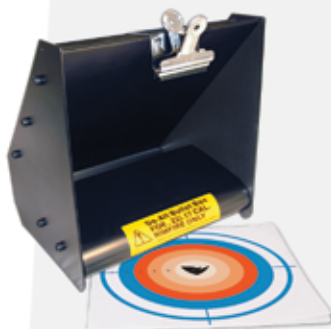

# .22 CALIBER STEEL TARGETS

HELIOS  
MODEL : H350

AUTO RESET  
MODEL : 22JR

TRIPLE SPINNER  
MODEL : SS7022

AUTO RESET PRO STYLE  
MODEL : 22AUT

DIALED SPINNER  
MODEL : 22DS

COW BELL  
MODEL : MCB2

BULLET BOX  
MODEL : BT222