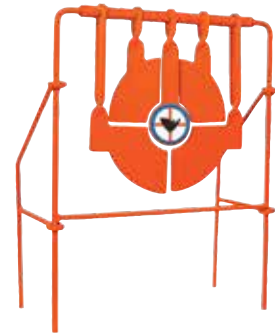

DIALED SPINNER

MODEL : 22DS