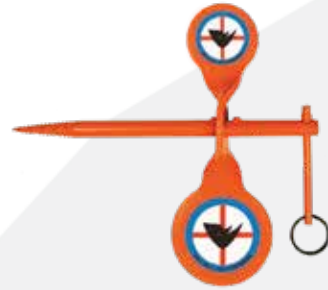

DOUBLE TREE SPINNER
MODEL : TSPGD