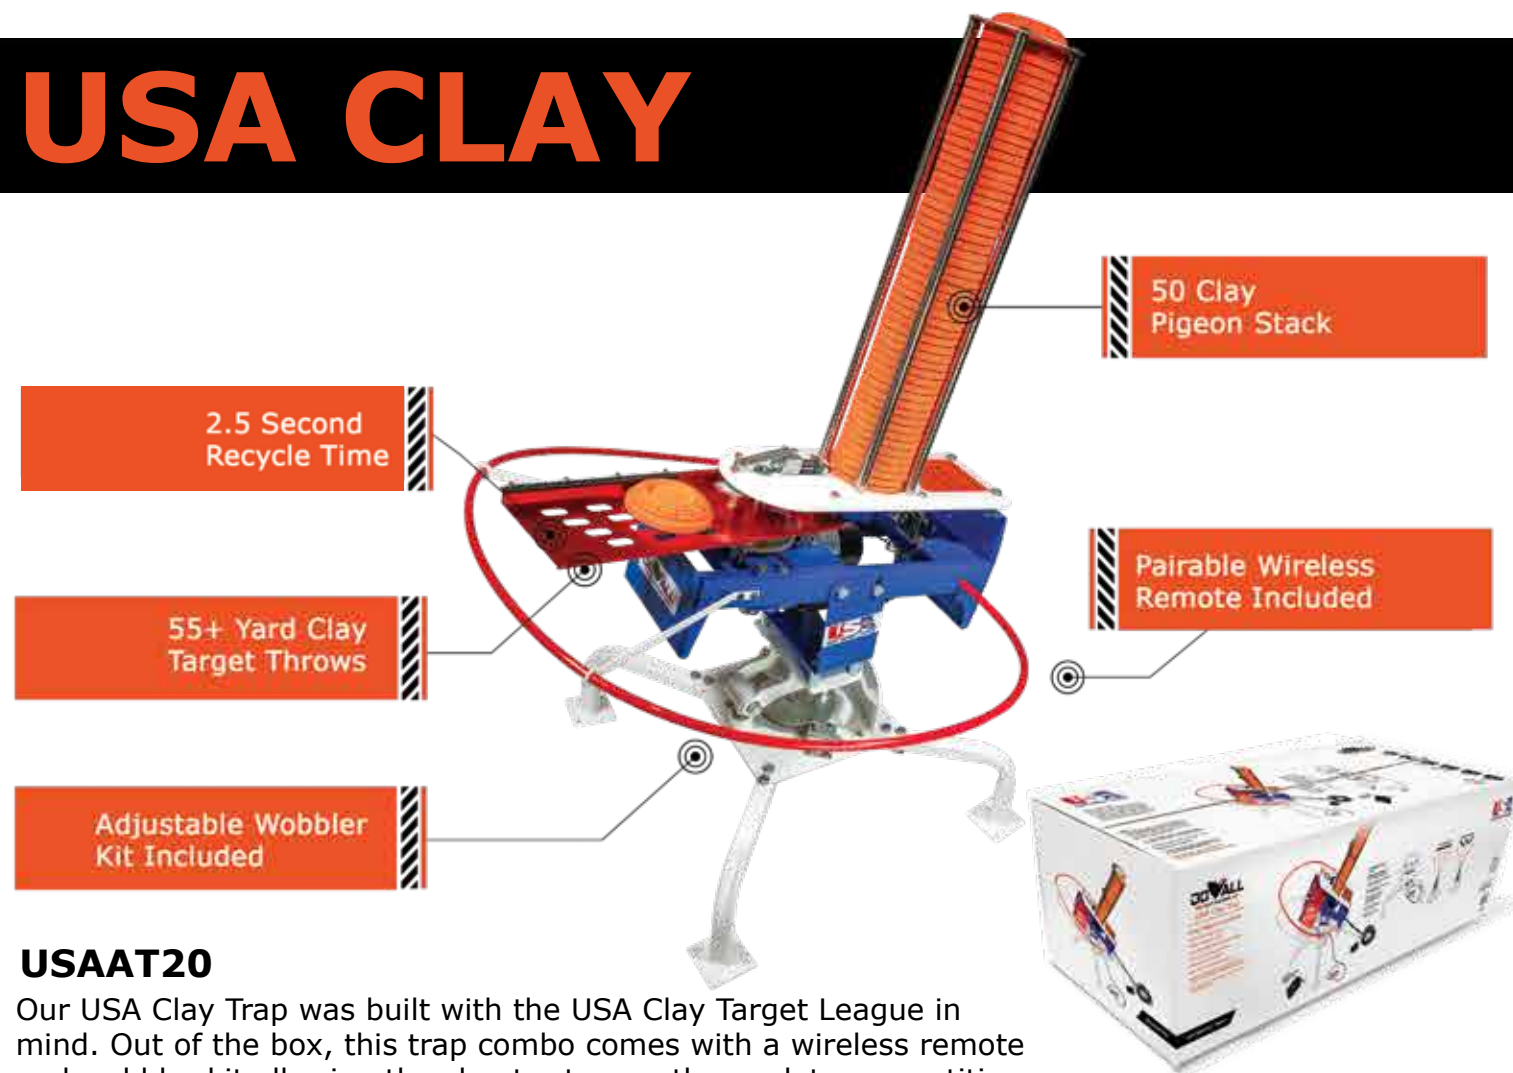

USA CLAY

SMARTSHOT

TELL YOUR DO ALL OUTDOORS CLAY THROWER WHAT TO DO!

- TOUCH OF A BUTTON YOU CAN THROW CLAYS VIA THE SMARTSHOT APP WITH YOUR SMARTPHONE
- TOUCH A BUTTON AND YOU CAN TURN OUR WOBBLER KIT ON OR OFF
- PROGRAM A DELAY ON WHEN THE AUTO TRAP WILL START THROWING CLAYS FROM 1 TO 10 SECONDS. THIS ALLOWS YOU TO SET A DELAY IF YOU ARE BY YOURSELF; HIT START AND PUT YOUR PHONE IN YOUR POCKET
- PROGRAM NUMBER OF CLAYS TO THROW IN SEQUENCE
- AVAILABLE IN THE GOOGLE PLAY STORE AND APPLE APP STORE
- EFFECTIVE RANGE UP TO 30 FEET

FEATURES

USAAT20

Our USA Clay Trap was built with the USA Clay Target League in mind. Out of the box, this trap combo comes with a wireless remote and wobbler kit allowing the shooter to exactly emulate competition shooting. The wobbler kit will throw side to side just like a trap house and if you're feeling like shooting sporting clays, switch the directional plates (both included) and never shoot the same bird twice!

High school trap leagues are one of the fastest-growing sports in the nation. With the excitement around the growing sport of trapshooting, we have partnered with the USA Clay Target League to help further the growth of user participation and the future of our sport.