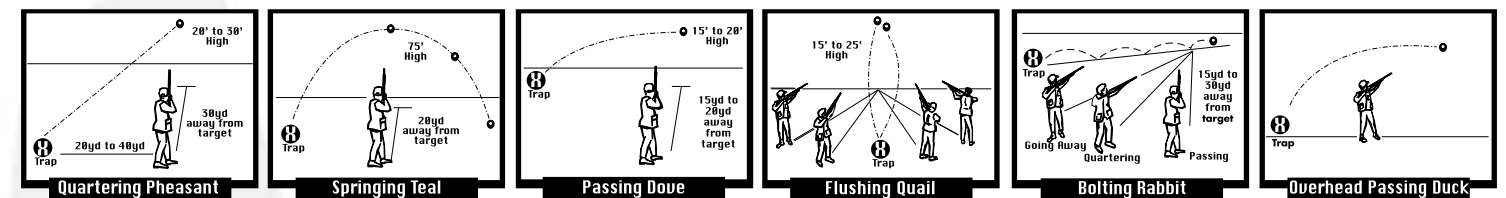

MANUAL CLAY THROWERS

All of our pro line manual traps will throw all five sporting clays, as well as international and bios. With our patented three pivot mount and adjustable clip, the operator can position the trap head to throw an array of trap, skeet and sporting clay scenarios. Our pro line traps will also throw standards, midis and minis as stacked, nested or following presentations and our double-head trap will throw doubles and singles as true or report pairs.

*Pro line manual traps include CH300, BY34, BY56, DT500, ST200, ST234