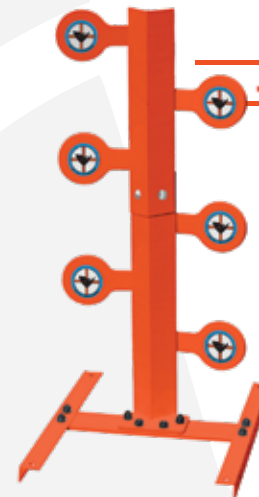

DUELING TREES

MODEL : RRDT22
.22 CAL DUELING TREE

- Tension Lock Technology™
- Solid steel construction
- Extra springs included
- Deflection plate
- Six 3" hardened steel targets
- Steel ground spikes included