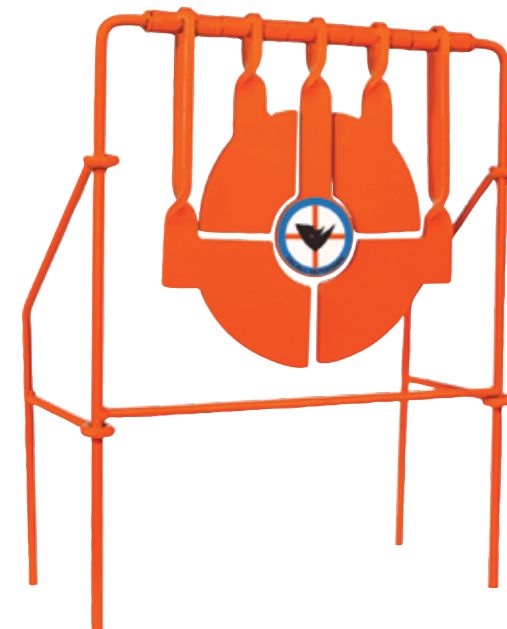

**PRAIRIE POPPER**

MODEL : 22PP

## TREE SPINNERS

**DOUBLE TREE SPINNER**

MODEL : TS22D

**SINGLE TREE SPINNER**

MODEL : TS22S

**TRIPLE TREE SPINNER**

MODEL : TS22T

## DIALED SPINNER

22DS

.22

The .22 Dialed spinner is five targets in one with separated steel plates that swing freely when hit. Miss the center target and you will strike one of the surrounding targets, helping you refine your shots.