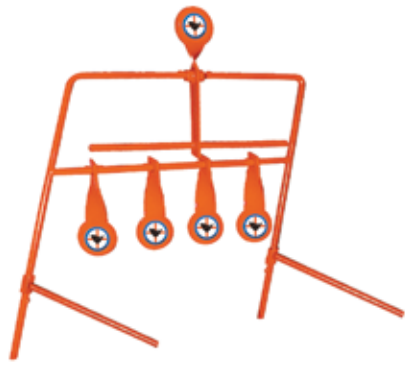

PELLET TARGETS

MODEL : AGP5

AIRGUN PRO AUTO RESET

This hands free resetting 5-target system from Do All Outdoors is made just for airguns that shoot pellets

- Made specifically for airguns that shoot pellets
- Durable construction is ideal for practice
- Weather-resistant powder coated paint
- Rated for .177 pellets at a minimum distance of 10 yards