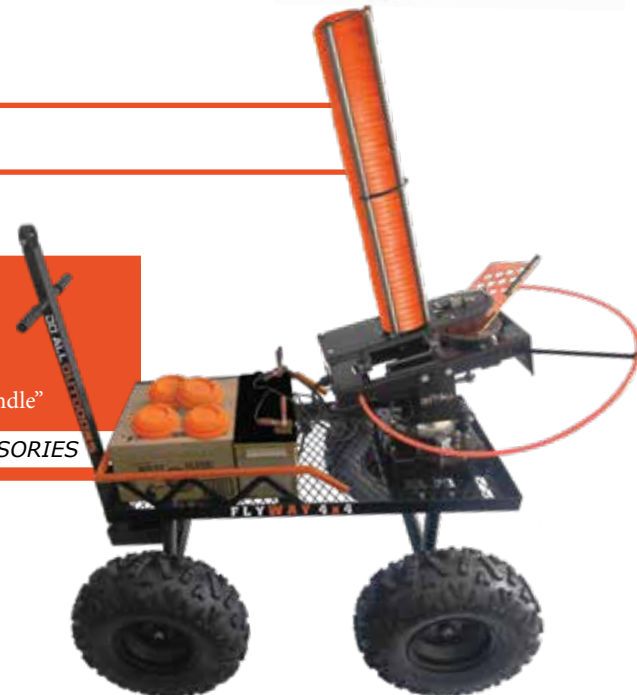

FLYWAY 4X4 | FW4X4

The rugged wagon allows for ease of transportation through most terrains.

- 60 Clay Target Feeder
- "Clay Flyer Cart" with wheel chocks
- "Tray Bay" Storage for Clays, Battery, & Shells
- Wobbler Kit
- Off Road Tires
- Tow with ATV/UTV
- "Easy Hitch & Stow Handle"

COMPATIBLE WITH ALL DO ALL TRAP ACCESSORIES