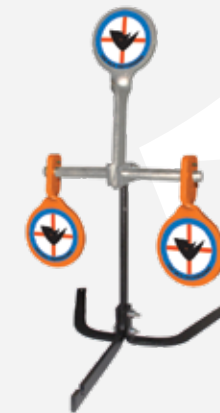

AUTO RESET PRO
MODEL : SS6306