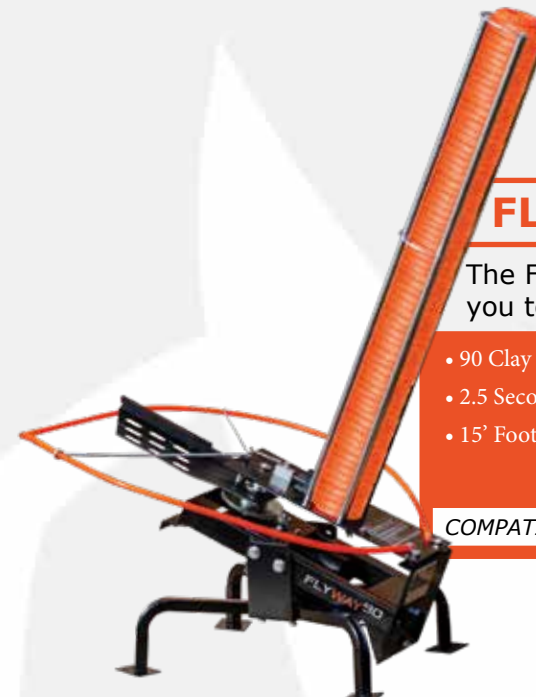

FLYWAY 90 | FW90

The FlyWay 90 is the only thrower in it's class that allows you to throw singles or doubles as a true pair.

- 90 Clay target feeder
- 2.5 Second recycle time
- 15' Foot pedal release cord
- Durable steel construction
- Breaks down easily for storage
- Manageable throwing distances for easy target acquisition

COMPATIBLE WITH ALL DO ALL TRAP ACCESSORIES