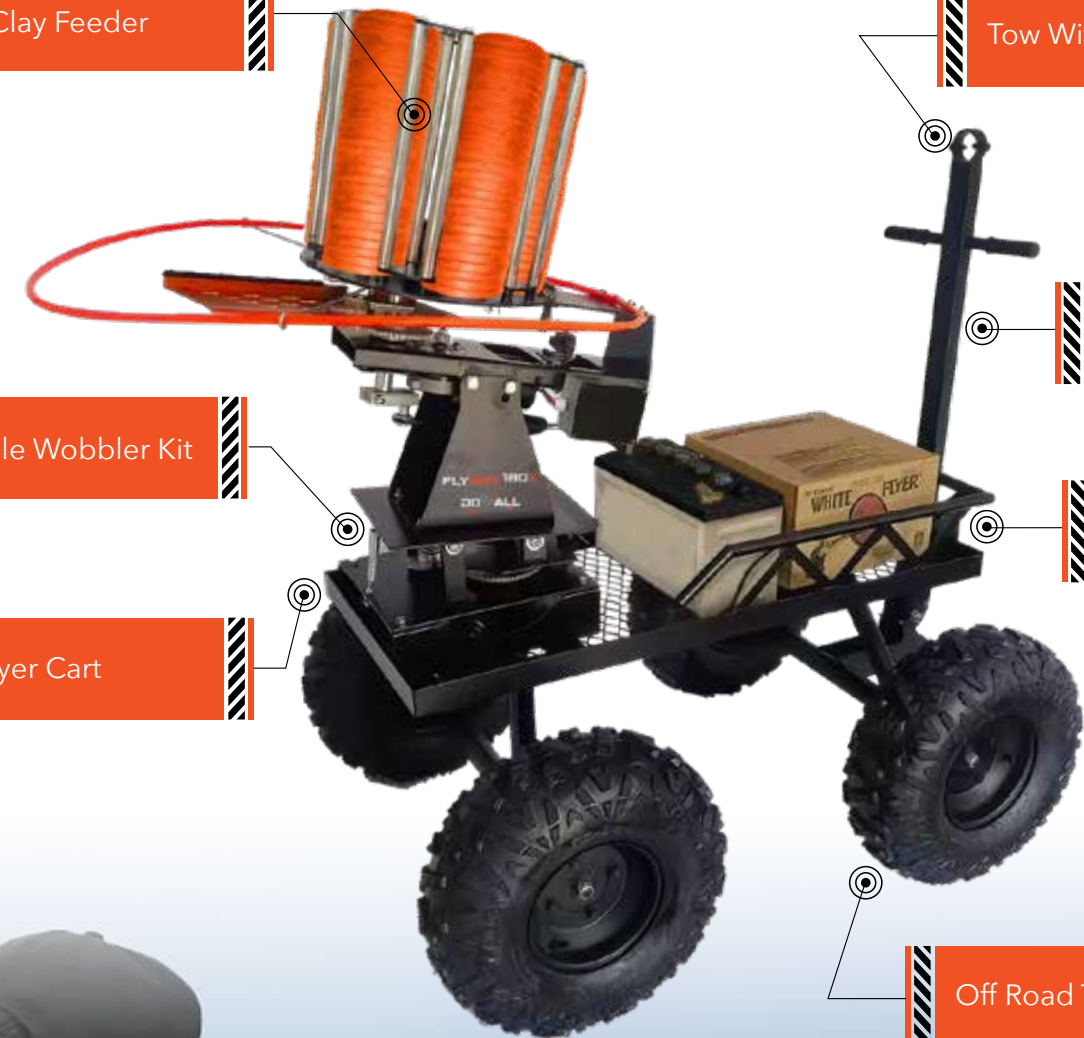

FLYWAY 4X4 180X

FW4X4180X

180 Clay Feeder

Tow With ATV/UTV

Adjustable Wobbler Kit

Easy Hitch & Stow Handle

Clay Flyer Cart

"Tray Bay" Storage

Off Road Tires