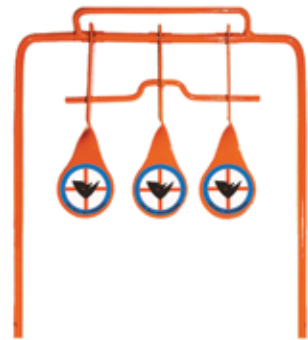

## DIALED SPINNER

22DS

.22

The .22 Dialed spinner is five targets in one with separated steel plates that swing freely when hit. Miss the center target and you will strike one of the surrounding targets, helping you refine your shots.

# PELLET TARGETS

MODEL : AGP5

## AIRGUN PRO AUTO RESET

This hands free resetting 5-target system from Do All Outdoors is made just for airguns that shoot pellets

- Made specifically for airguns that shoot pellets
- Durable construction is ideal for practice
- Weather-resistant powder coated paint
- Rated for .177 pellets at a minimum distance of 10 yards