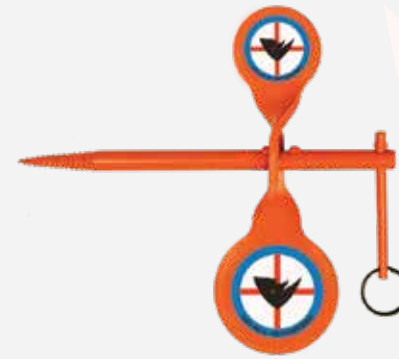

HANDGUN RATED STEEL TARGETS

HIGH CALIBER STEEL TARGETS

HANDGUN SPINNER
MODEL : TSHG