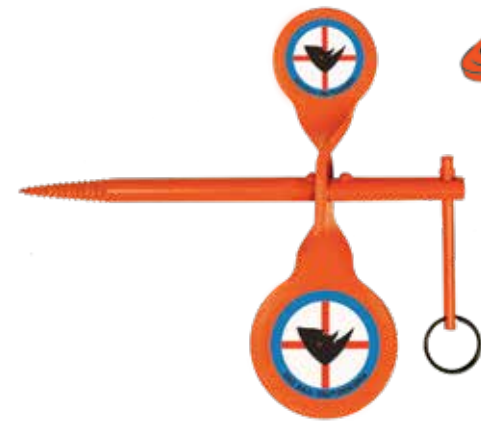

TREE SPINNERS

DOUBLE TREE SPINNER

MODEL : TS22D