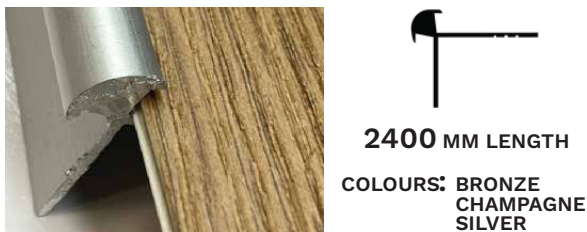

HYBRID ACCESSORIES

TRIMS ARE AVAILABLE IN MATCHING COLOURS TO HYBRID RANGES

T-MOULDING

REDUCERS

SCOTIA

L TRIM

C TRIM

END CAP TRIM

ALUMINIUM TRIMS

CUSTOM NOSING

ACCESSORIES

HYBRID FLOORING

rhinoflooringrange.com.au

ACCESSORY COLOURS	ACCESSORY							
	C TRIM	END CAP TRIM	L TRIM	REDUCER	SCOTIA	T-MOLDING	CUSTOM NOSING	ALUMINIUM TRIMS
BEACH OAK	✓	✓	✓	✓	✓	✓	✓	x
DOMAIN OAK	✓	✓	✓	✓	✓	✓	✓	x
NATURAL BLACKBUTT	✓	✓	✓	✓	✓	✓	✓	x
RIDGE OAK	✓	✓	✓	✓	✓	✓	✓	x
RURAL OAK	✓	✓	✓	✓	✓	✓	✓	x
SEASONED OAK	✓	✓	✓	✓	✓	✓	✓	x
SPOTTED GUM	✓	✓	✓	✓	✓	✓	✓	x
TASMANIAN OAK	✓	✓	✓	✓	✓	✓	✓	x
WHITEWASH OAK	✓	✓	✓	✓	✓	✓	✓	x
WINTER OAK	✓	✓	✓	✓	✓	✓	✓	x
BRONZE	x	x	x	x	x	x	x	✓
CHAMPAGNE	x	x	x	x	x	x	x	✓
SILVER	x	x	x	x	x	x	x	✓
ACCESSORY COLOURS	C TRIM	END CAP TRIM	L TRIM	REDUCER	SCOTIA	T-MOLDING	CUSTOM NOSING	ALUMINIUM TRIMS