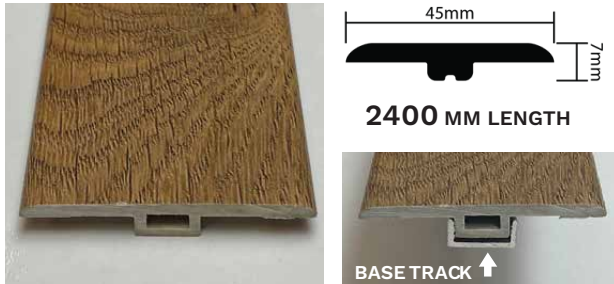

HYBRID ACCESSORIES

TRIMS ARE AVAILABLE IN MATCHING COLOURS TO HYBRID RANGES

T-MOULDING

REDUCERS

SCOTIA

L TRIM

C TRIM

END CAP TRIM