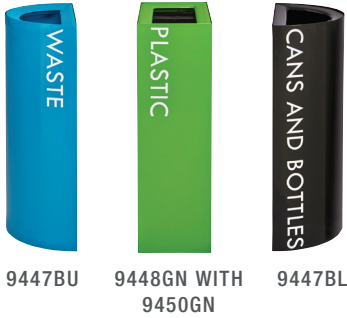

COLOR OPTIONS

-  BLACK (BL)
-  BLUE (BU)
-  GREEN (GN)

VINYL OPTIONS

- | | | | | | |
|---|---|--|---|---|---|
|  |  |  |  |  | |
| CANS | CANS AND BOTTLES | COMPOST | LANDFILL | MIXED RECYCLING | |
|  |  |  |  |  |  |
| ORGANICS | PLASTIC BOTTLES | PAPER | PLASTIC | TRASH | WASTE |

*Vinyl Decal options only available in White.
Call Customer Care for custom vinyl options.

SEE MORE ON BACK

OVERALL FEATURES

9447BU 9448GN WITH 9450GN 9447BL

9447BU, 9448GN WITH 9450GN, 9447BL

9447BU, 9448GN WITH 9449GN AND 9447BL

- Configurable and customizable recycling system
- Available in Rectangular and Half-Round bases that can be arranged in a variety of ways to suit any space
- Sturdy steel construction with a powder coat finish for added durability
- Vinyl decals are applied prior to shipping for added convenience
- Retainer ring in bases holds bag in place
- Bases can be purchased with or without vinyl decals
- Available in Black, Blue or Green to suit a variety of personal preferences and decor or to easily designate different waste or recycling options. Decals only available in White
- Call Customer Care for custom vinyl options

Half-Round Receptacle:

- Comes with Half-Round Lid
- Available with rigid plastic liner for easy removal of waste (sold separately)
- Bases only display vinyl decal words (no graphics/images)
- Vinyl decals are applied on both sides
- 23 gallon capacity