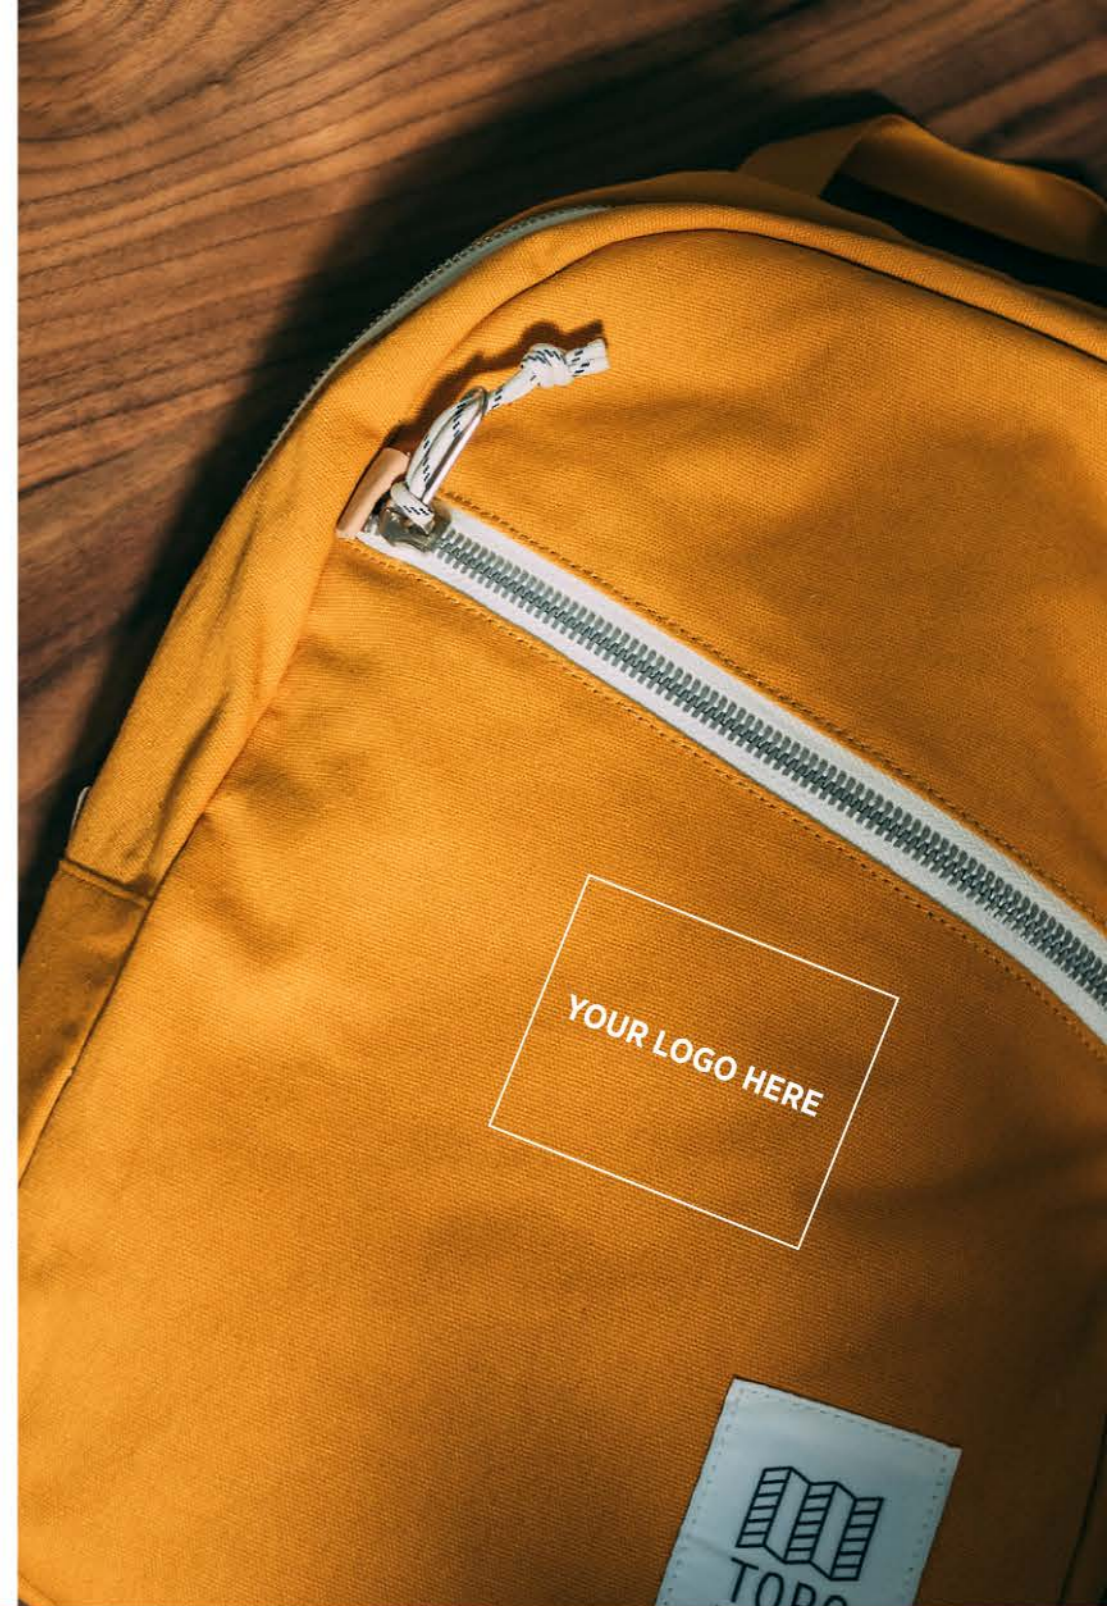

Customized gear, sustainably made.

We've all gotten them before. Custom products that weren't designed to last. Stuff that collects dust in the closet, or falls apart after a couple of uses.

Our goal is to change that, with custom gear that stands the test of time. Unique products that will showcase your brand for years to come.

We believe in sustainability through durability, which is why we build our packs and bags with components like high denier nylons, heavy-duty YKK zippers, Cordura® fabrics and rich Horween® leathers.

Our goal over the next 5 years is to reduce the amount of virgin materials we use every season, driving towards a line of packs and bags made completely of recycled materials.

For any questions on our corporate program or sustainability, please reach out to corporatesales@topodesigns.com. We look forward to working with you on creating something special!