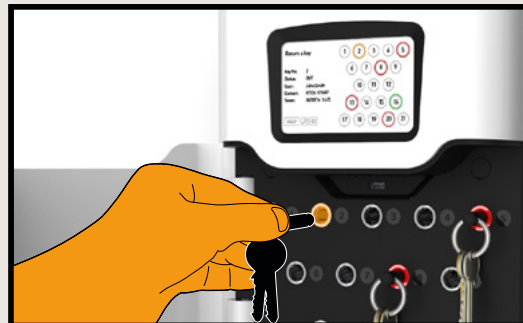

# What is Traka21?

Ensuring that the right keys are available to the right people at the right times is a concern for every organisation.

Traka21 is a sophisticated stand-alone key management system which combines innovative RFID technology and robust design to provide small and medium sized businesses with the advanced management of 21 keys or keysets in an affordable plug and play unit.

## Operation

- Stand-alone Plug & Play solution with advanced RFID technology
- Touchscreen interface
- PIN access to designated keys or keysets which are individually locked in place
- Keys are securely attached using special security seals
- Simple to configure through setup wizard
- No requirement for network connection or PC
- Concealed robust fixing points allow secure wall fixing
- Mains operated with optional battery backup

# And how does it work?

User is required to enter his/her unique PIN code to gain access to the cabinet

All keys and keysets are individually locked by the Traka21 unit. Green LEDs indicate those keys to which this user has access. The user cannot remove keys highlighted by the Red LEDs which continue to remain locked in place.

Amber light indicates return position.