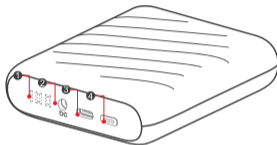

12V Power Bank

Model: DB-0125

User Guide

The related safety warnings and all instructions must be observed, otherwise you may get a shock hazard, fire or serious injury. Before using this product, read manual carefully and keep it for future reference.

12-MONTH WARRANTY

1. Battery Usage Instructions

- Smart Digital Display
  Display shows the remaining power and charging status with precision.
- DC Output: 12V/1.5A
- USB Type-C
  Input: 5V/9V/12V---3A Max
  USB Type-C
  Output: 5V---1.5A
- Power Display
  Short press to display battery level.

2. Battery Specifications

DEWBU Power Bank

Model	DB-0125
Battery Energy	10.8V, 54Wh (5000mAh)
USB Type-C Output	5V---1.5A (8900mAh)
USB Type-C Input	5V/9V/12V---3A Max
DC Output	12V---1.5A (3900mAh)
S/N	DB0125226F016

Before first use, make sure the battery has enough power by charging it fully, only needs approximately 4 hours with an 18W charger (about 7 hrs with 10W, about 12 hrs with 5W, about 22 hrs with 2.5W).

⚠ Attention Please: The DB-0125 12V battery can only be used for the 12V heated jackets and charging mobile devices.