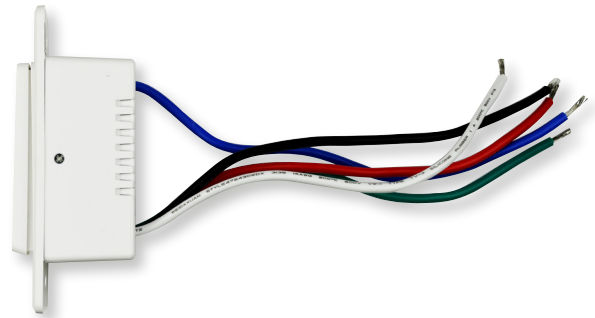

FEATURES

- Customizable Lighting Controls with the CLEANLIFE® Smart App, Google Assistant or Amazon Alexa
- WiFi 802.11 b/g/n 2.4 GHz Enabled, No Hub Required!
- White Face Place
- Fits Standard Box
- LED Indicator Light
- Input Voltage: AC 100~120V
- Input Frequency: 50Hz/60Hz
- Rated Voltage: AC 120V
- Max Input Current: 15A
- ETL Certified and FCC Compliant
- 3-Year Limited Warranty

3-Year Limited Warranty