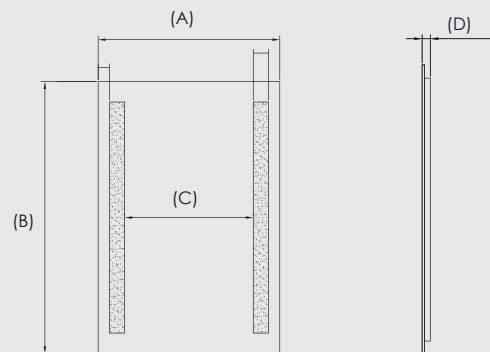

24V DC Low-Voltage Argyle Back Lit Mirror

FEATURES

- 3000K
- CRI >80
- 24V DC Input
- Lifetime: 100,000+ hrs.
- Mounting Accessories Included

Color Temperature

3000K

PRODUCT DIMENSIONS

Size	(A) IN	(B) IN	(C) IN	(D) IN
24" x 36"	24	36	17	1
30" X 42"	30	42	23	1
60" X 42"	60	42	53	1

ORDERING INFORMATION

Part Number	Size	Color Temperature	Average Rated Life (hrs.)	Input Voltage	Rated Power	Typical Lumens (±10%)	CRI (±5)
MM-BLM/18/24/30/085/2L-ARG24X36	24" x 36"	3000K	100,000+	24V DC	18W	2800lm	80+
MM-BLM/20/24/30/085/2L-ARG30X42	30" x 42"	3000K	100,000+	24V DC	20W	3100lm	80+
MM-BLM/20/24/30/085/2L-ARG60X42	60" x 42"	3000K	100,000+	24V DC	20W	3100lm	80+